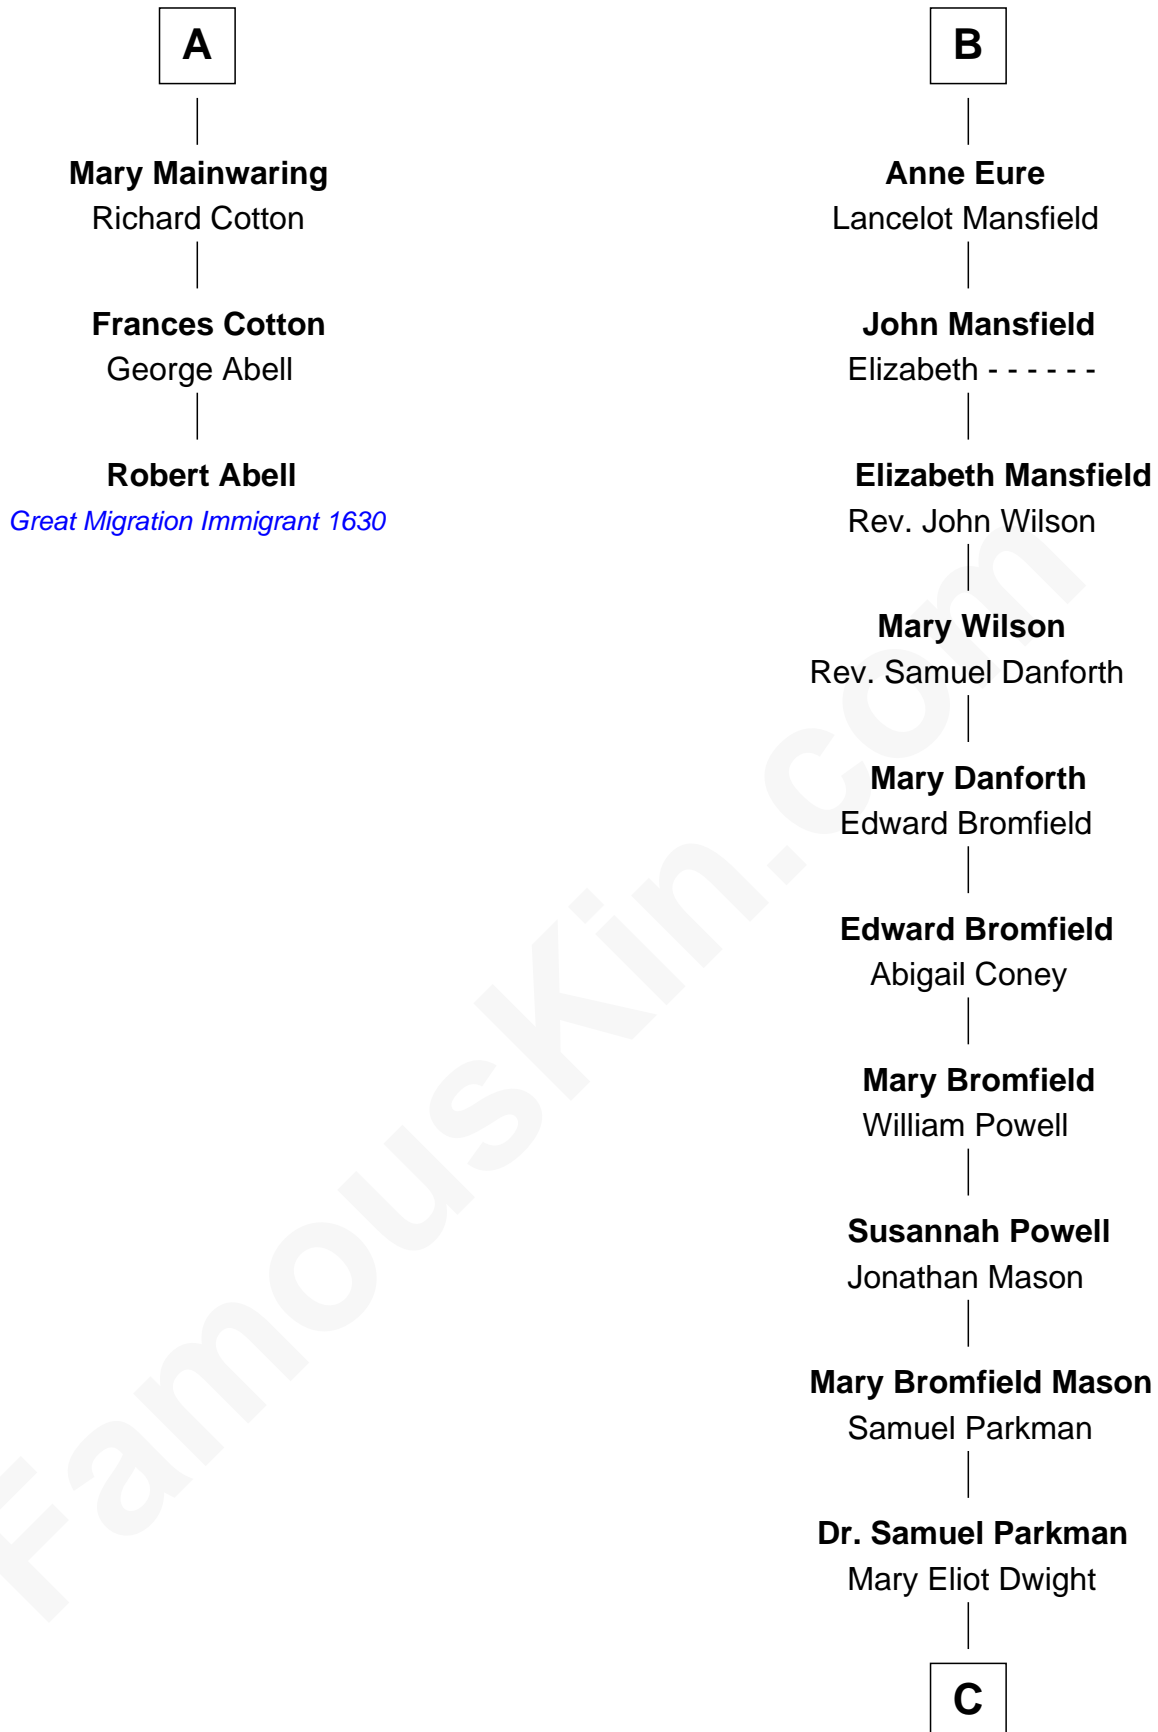

FamousKin.com Relationship Chart of

Robert Abell

(c1605 - 1663) *Great Migration Immigrant 1630*

9th cousin 10 times removed of

Endicott Peabody

62nd Governor of Massachusetts

John de Welles

Maud de Roos

C

Henry Parkman

Mary Frances Parker

Mary Elizabeth Parkman

Rt. Rev. Malcolm Endicott Peabody

Endicott Peabody

62nd Governor of Massachusetts

FamousKin.com