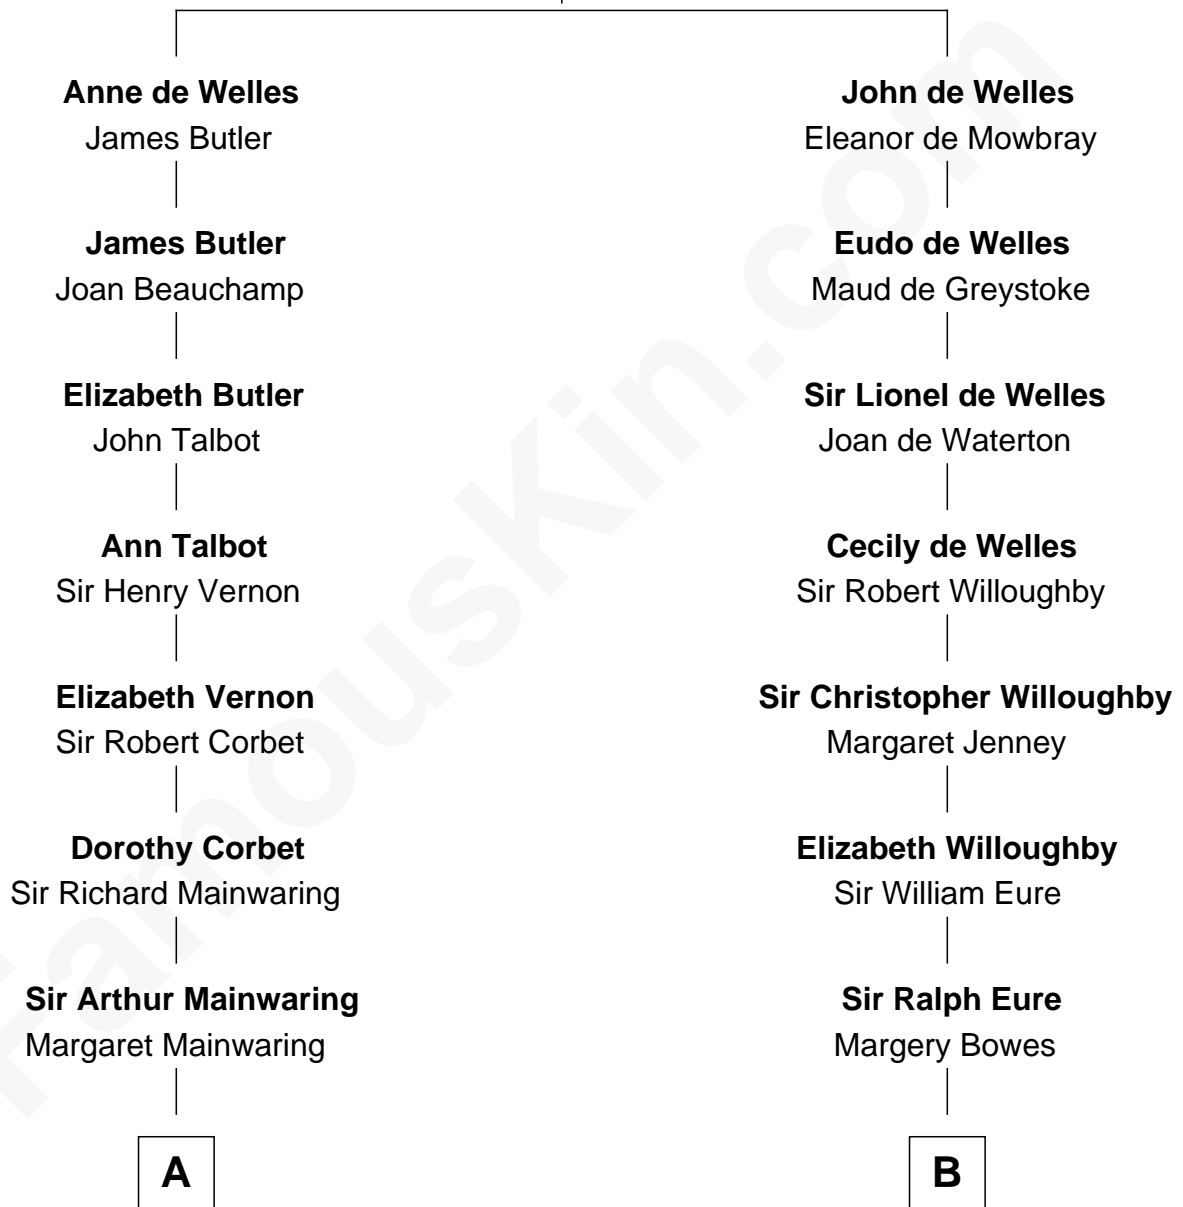

FamousKin.com Relationship Chart of

Robert Abell

(c1605 - 1663) *Great Migration Immigrant 1630*

9th cousin 10 times removed of

Endicott Peabody

62nd Governor of Massachusetts

John de Welles

Maud de Roos

C

Henry Parkman

Mary Frances Parker

Mary Elizabeth Parkman

Rt. Rev. Malcolm Endicott Peabody

Endicott Peabody

62nd Governor of Massachusetts

FamousKin.com