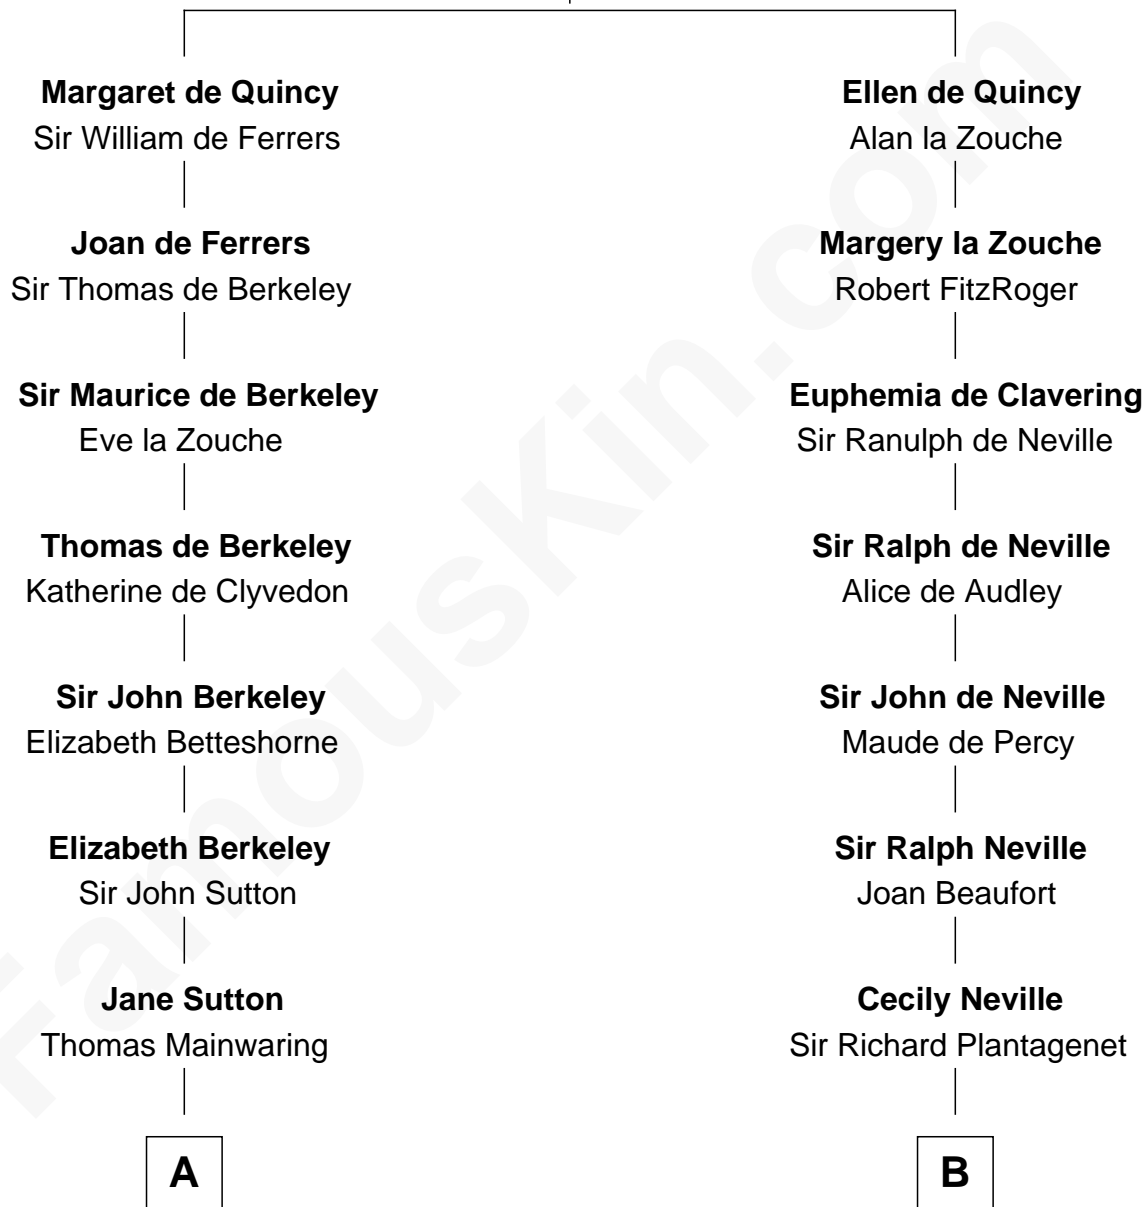

## Relationship Chart of

### Robert Abell

(c1605 - 1663) Great Migration Immigrant 1630

11th cousin 10 times removed of

**James Russell Lowell**  
American "Fireside" Poet

**Sir Roger de Quincy**  
Helen of Galloway

**C**

|  
**William Traill**

Isabel Fea

|  
**Robert Traill**

Mary Whipple

|  
**Mary Whipple Traill**

Keith Spence

|  
**Harriet Brackett Spence**

Rev. Charles Lowell

|  
**James Russell Lowell**