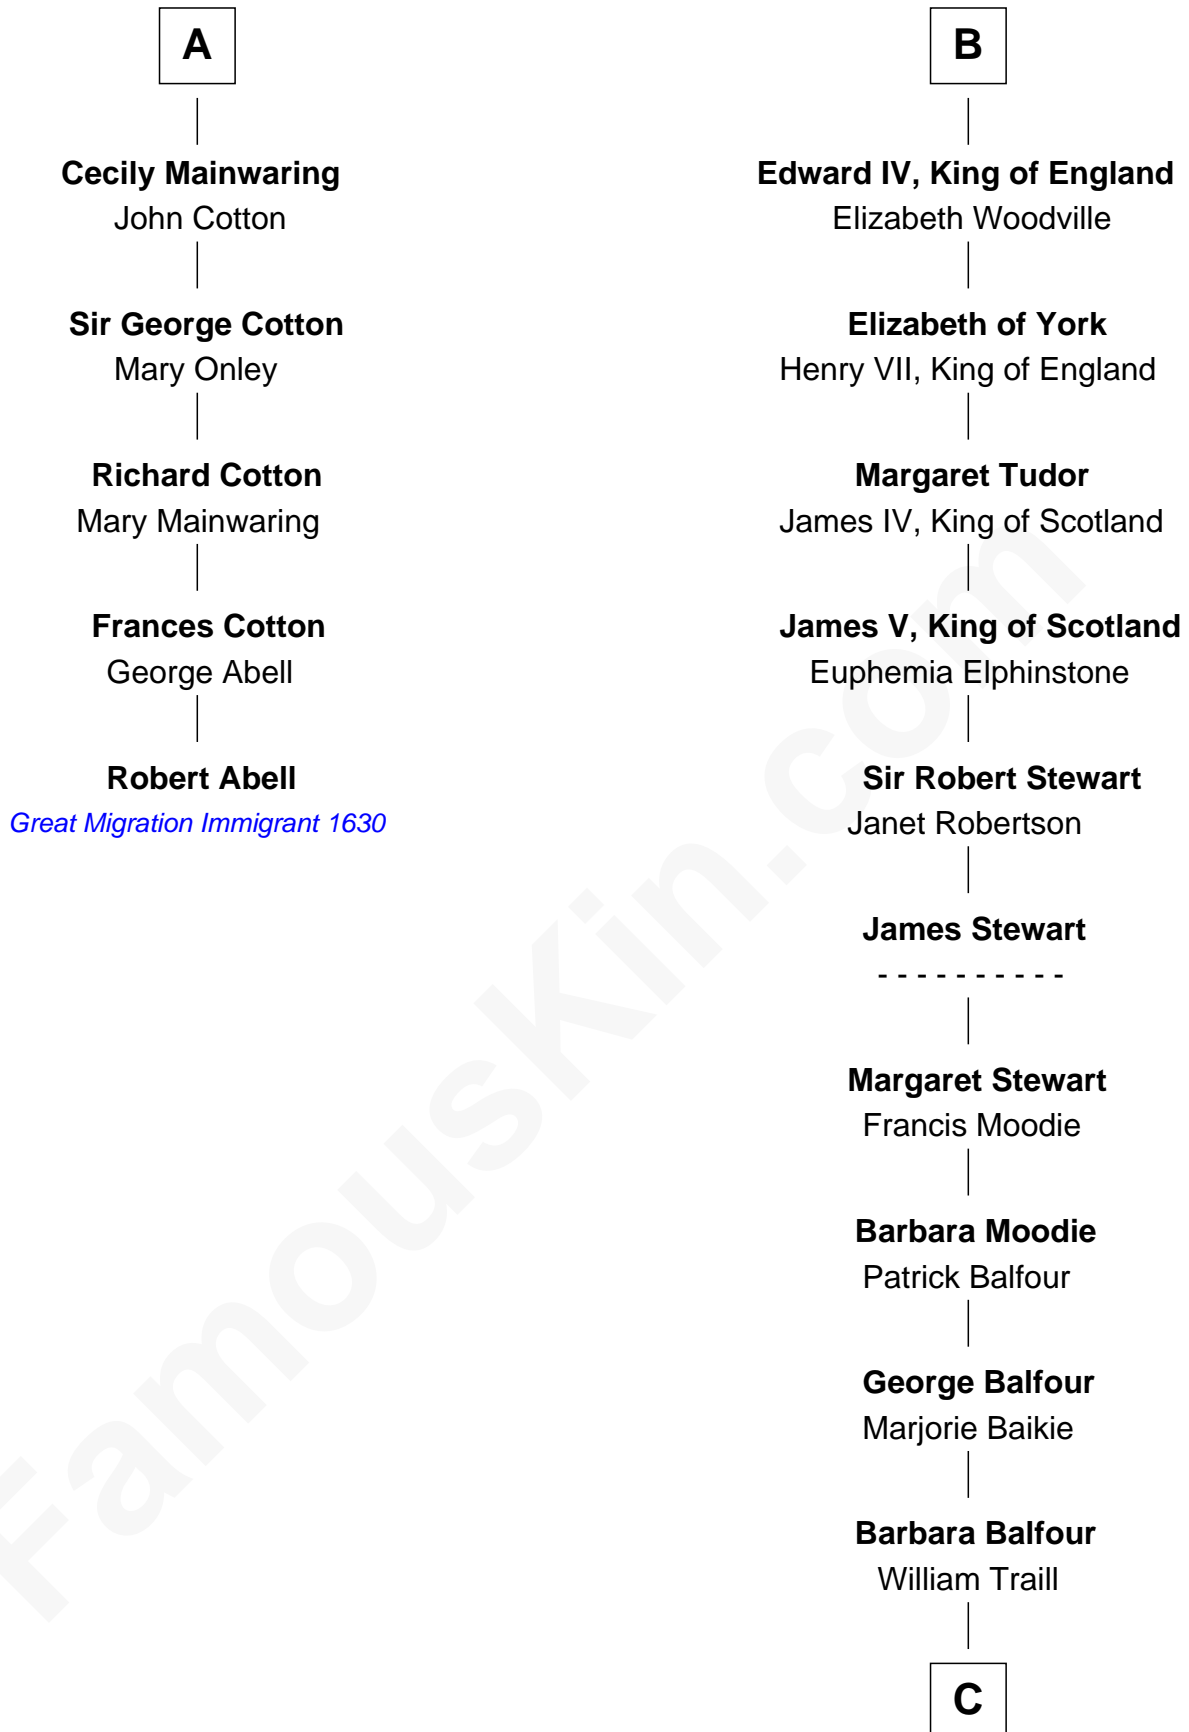

## Relationship Chart of

### Robert Abell

(c1605 - 1663) Great Migration Immigrant 1630

11th cousin 10 times removed of

**James Russell Lowell**  
American "Fireside" Poet

**Sir Roger de Quincy**  
Helen of Galloway

**C**

|  
**William Traill**