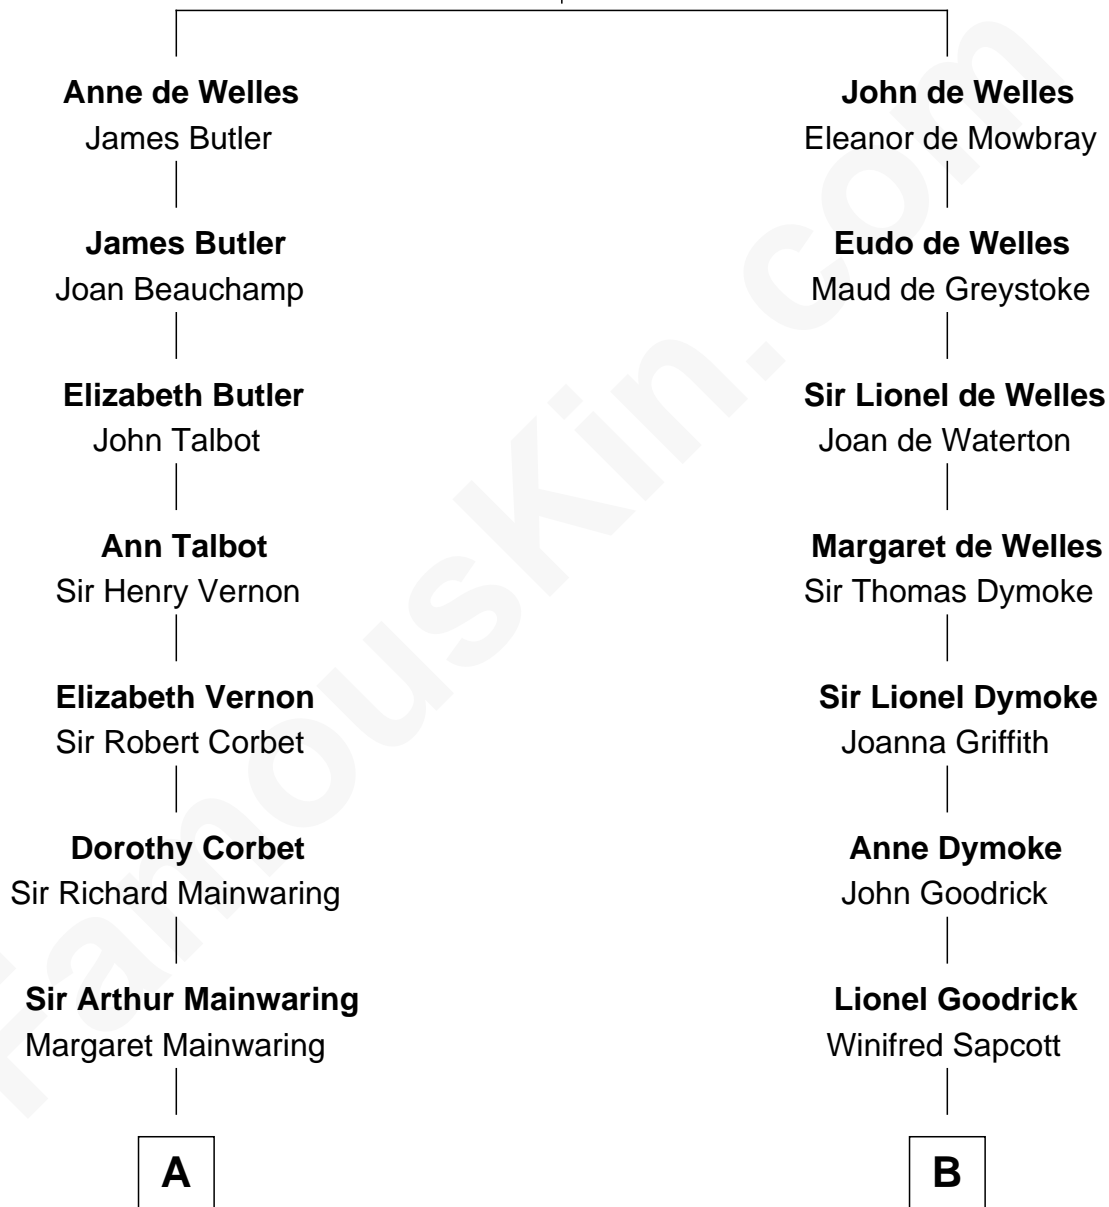

FamousKin.com Relationship Chart of

Robert Abell

(c1605 - 1663) *Great Migration Immigrant 1630*

9th cousin 6 times removed of

Ichabod Goodwin

27th Governor of New Hampshire

John de Welles

Maud de Roos

A

Mary Mainwaring

Richard Cotton

Frances Cotton

George Abell

Robert Abell

Great Migration Immigrant 1630

B