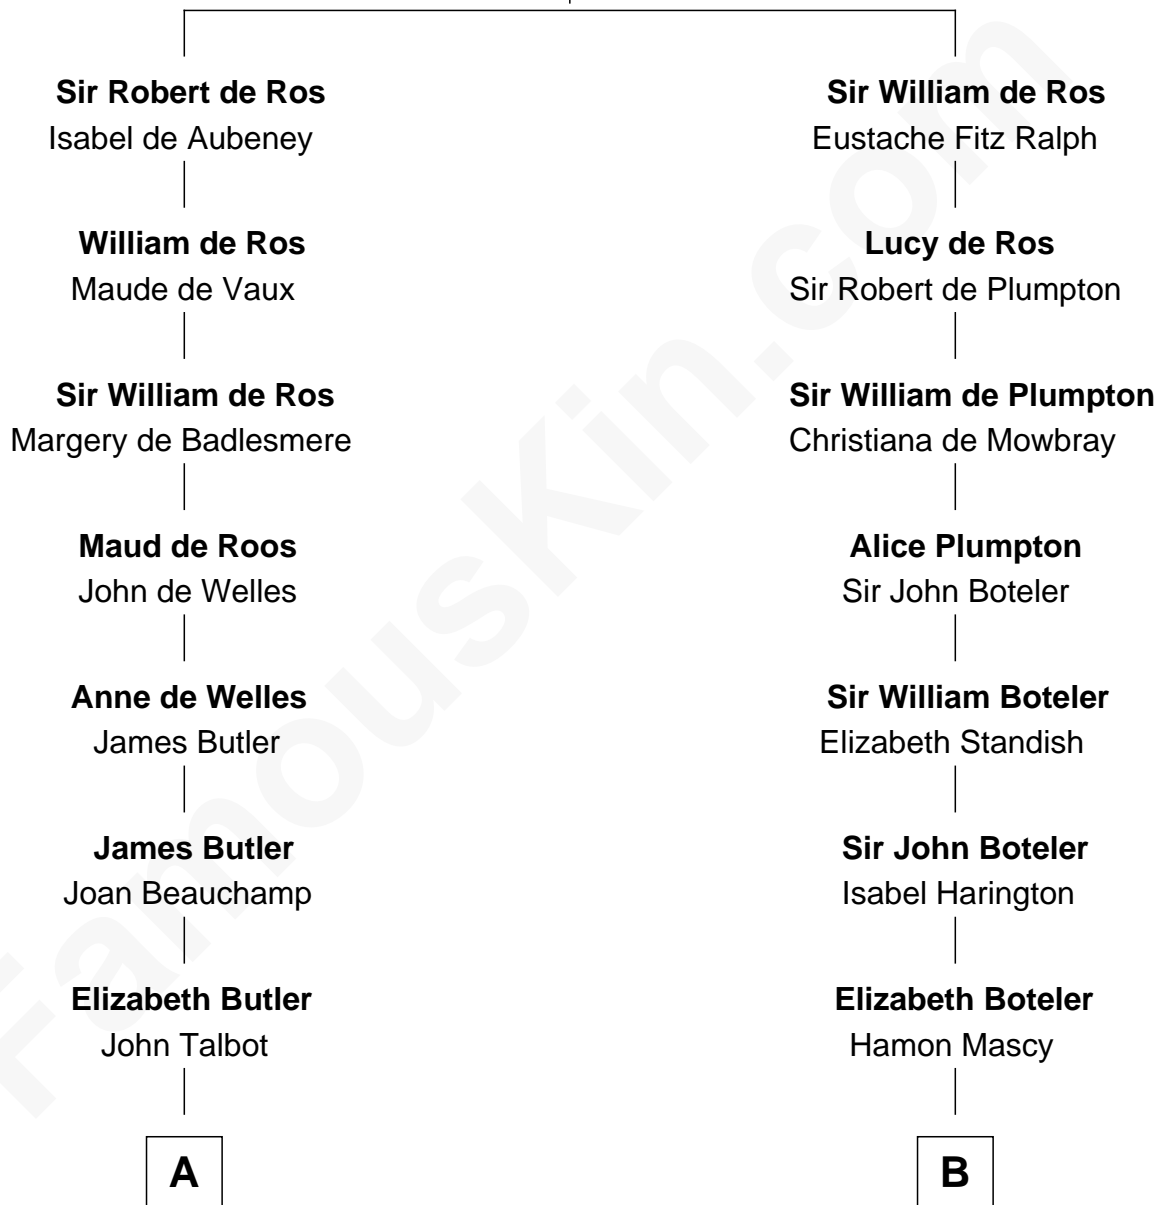

FamousKin.com

Relationship Chart of

Robert Abell

(c1605 - 1663) Great Migration Immigrant 1630

13th cousin 5 times removed of

Capt. William Lewis Herndon

Captain of the ill fated S.S. Central America

Sir William de Ros

Lucy FitzPiers

C

|
Dabney Herndon

Elizabeth Hull

|
Capt. William Lewis Herndon

Captain of the S.S. Central America

FamousKin.com