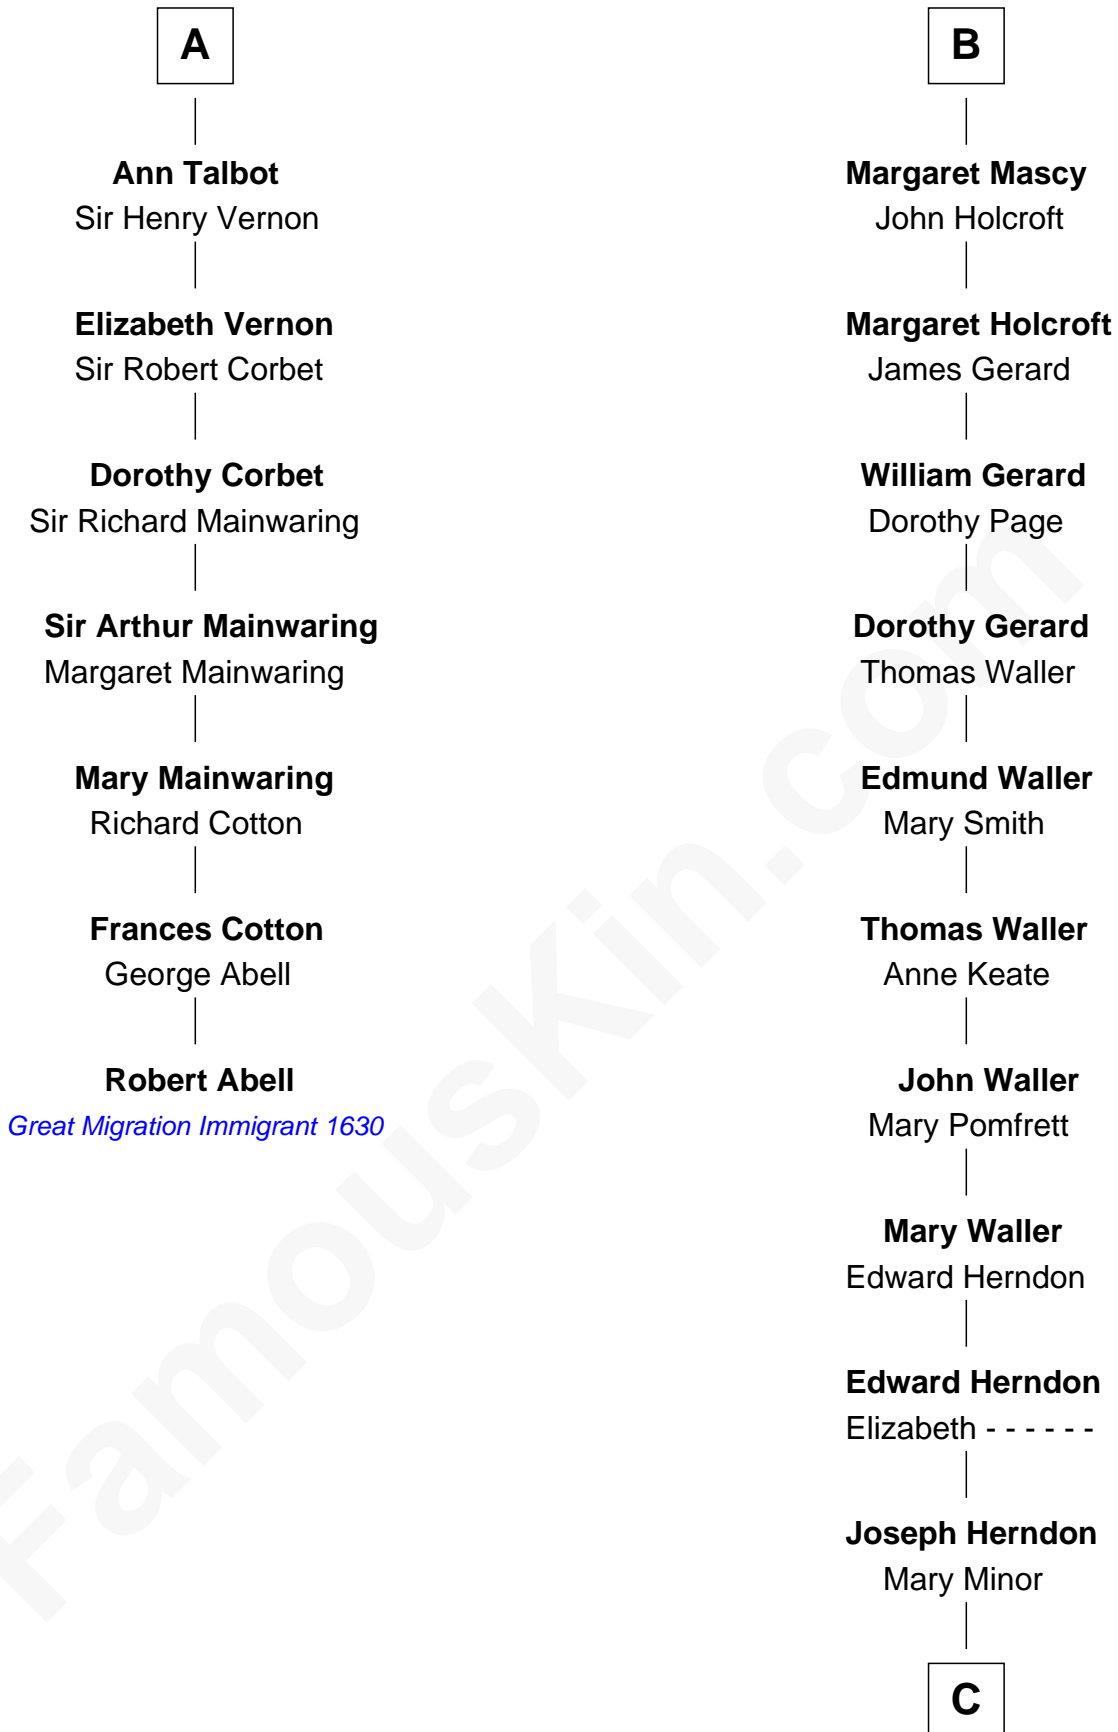

FamousKin.com

Relationship Chart of

Robert Abell

(c1605 - 1663) Great Migration Immigrant 1630

13th cousin 5 times removed of

Capt. William Lewis Herndon

Captain of the ill fated S.S. Central America

Sir William de Ros

Lucy FitzPiers

C

|
Dabney Herndon

Elizabeth Hull

|
Capt. William Lewis Herndon

Captain of the S.S. Central America

FamousKin.com