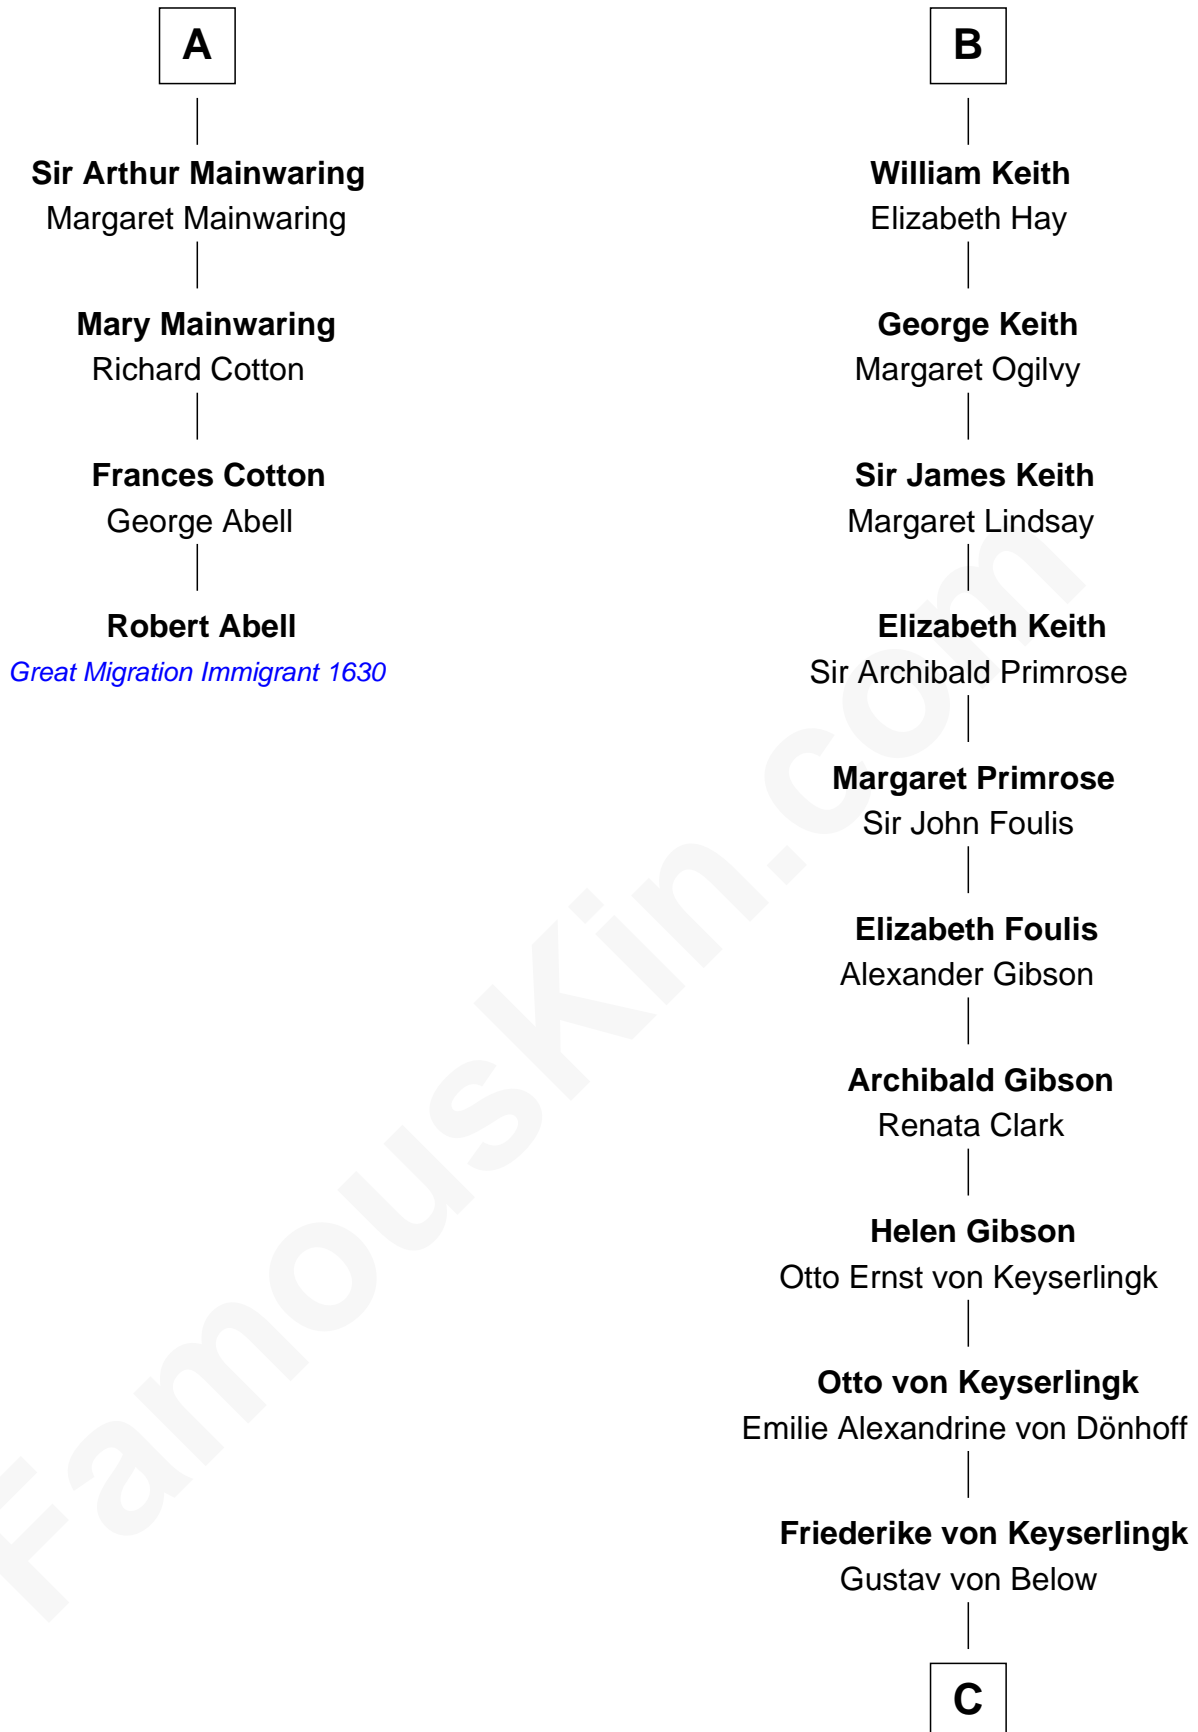

FamousKin.com Relationship Chart of

Robert Abell

(c1605 - 1663) Great Migration Immigrant 1630

10th cousin 10 times removed of

Wernher von Braun

Rocket Scientist

C

Karl Emil Gustav von Below

Eleonore Melitta Behrend

Marie Eleonore Dorothea von Below

Wernher von Quistorp

Emmy von Quistorp

Magnus von Braun

Wernher von Braun

Rocket Scientist

FamousKin.com