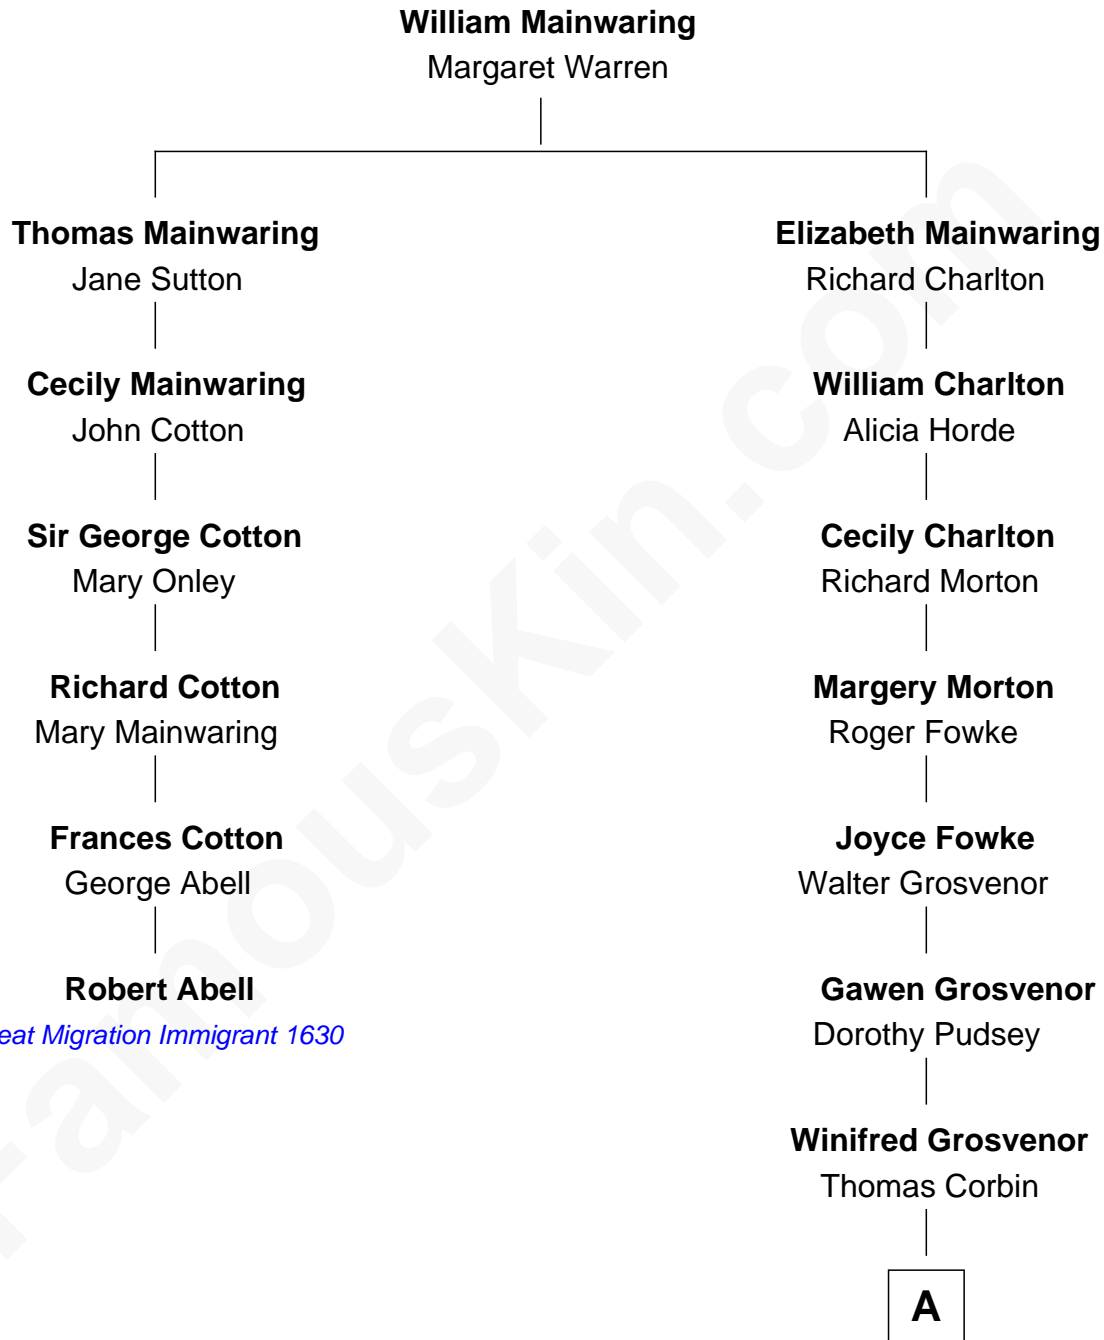

FamousKin.com Relationship Chart of

Robert Abell

(c1605 - 1663) *Great Migration Immigrant 1630*

5th cousin 5 times removed of

Richard Henry Lee

Signer of the Declaration of Independence

A

Henry Corbin
Alice Eltonhead

Laetitia Corbin
Richard Lee

Gov. Thomas Lee
Hannah Ludwell

Richard Henry Lee

Signer of Declaration of Independence

FamousKin.com