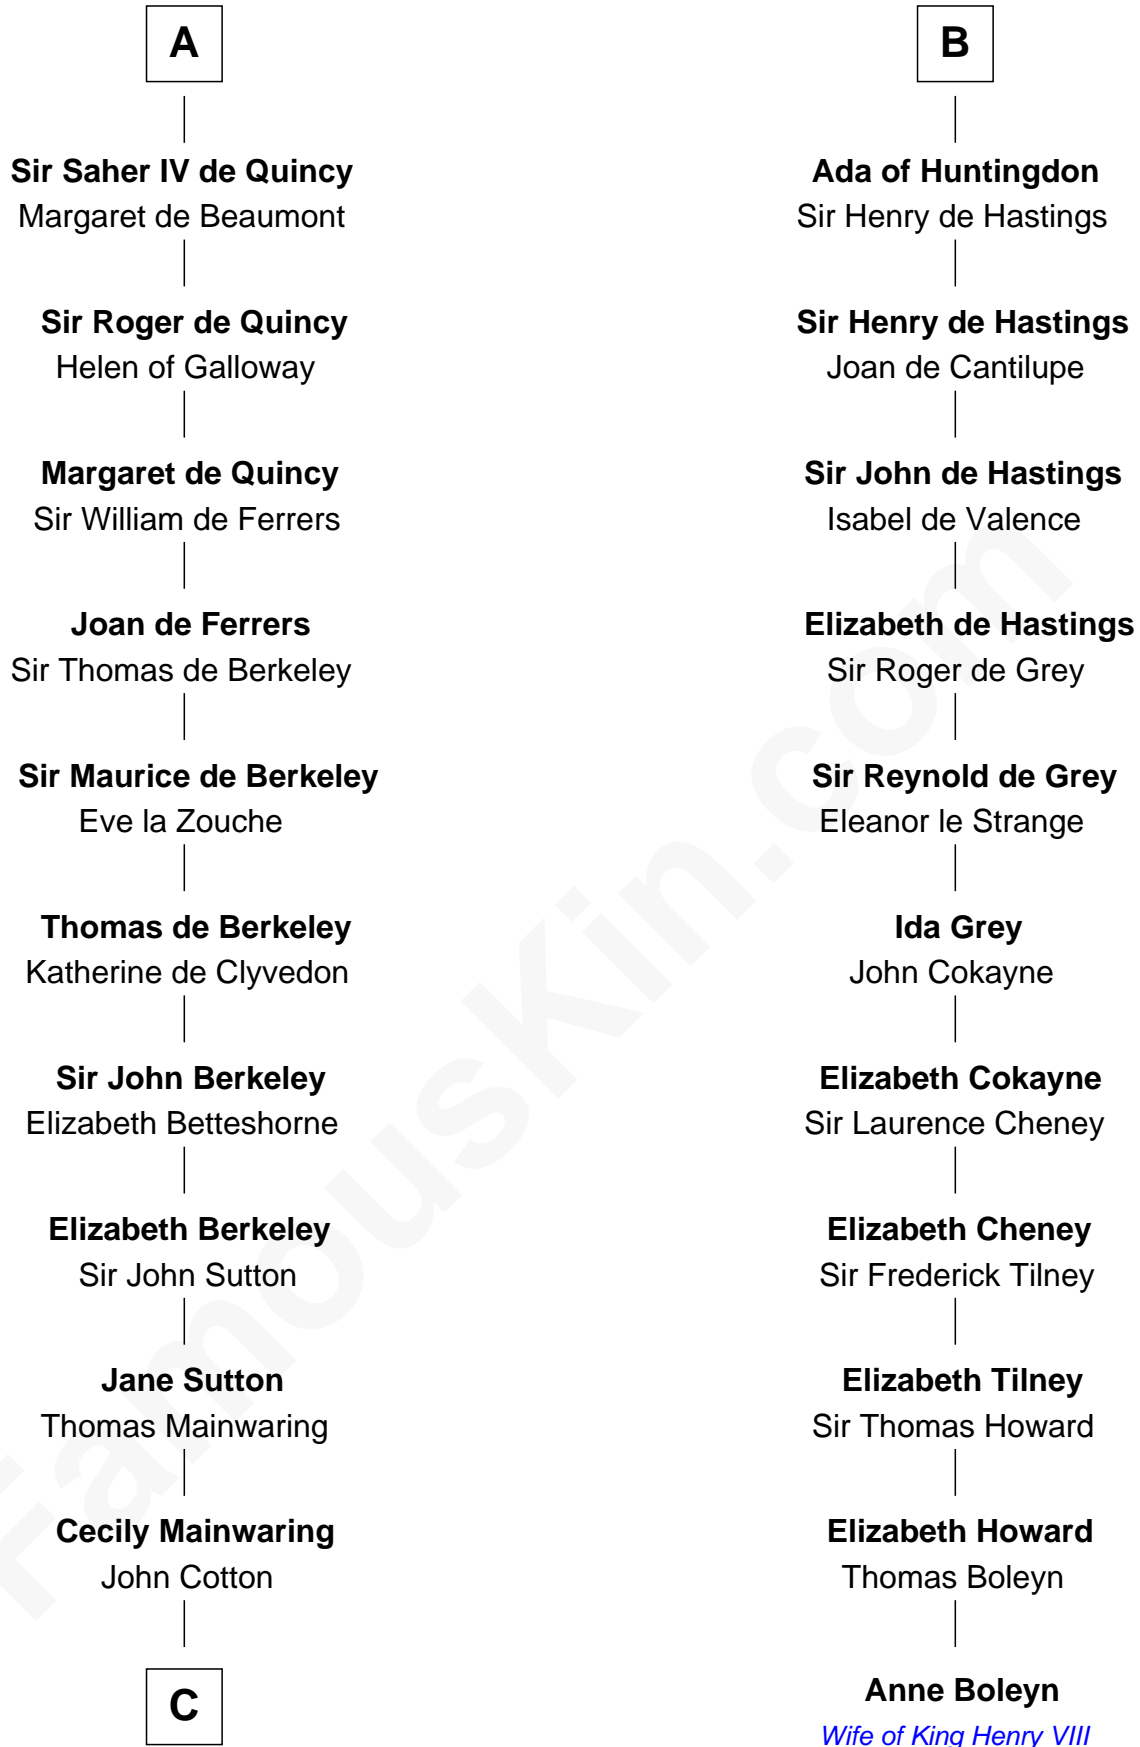

FamousKin.com Relationship Chart of

Robert Abell

(c1605 - 1663) Great Migration Immigrant 1630

17th cousin 3 times removed of

Anne Boleyn

2nd Wife of King Henry VIII

Arnulf III of Boulogne

C

—
Sir George Cotton

Mary Onley

—
Richard Cotton

Mary Mainwaring

—
Frances Cotton

George Abell

—
Robert Abell

Great Migration Immigrant 1630