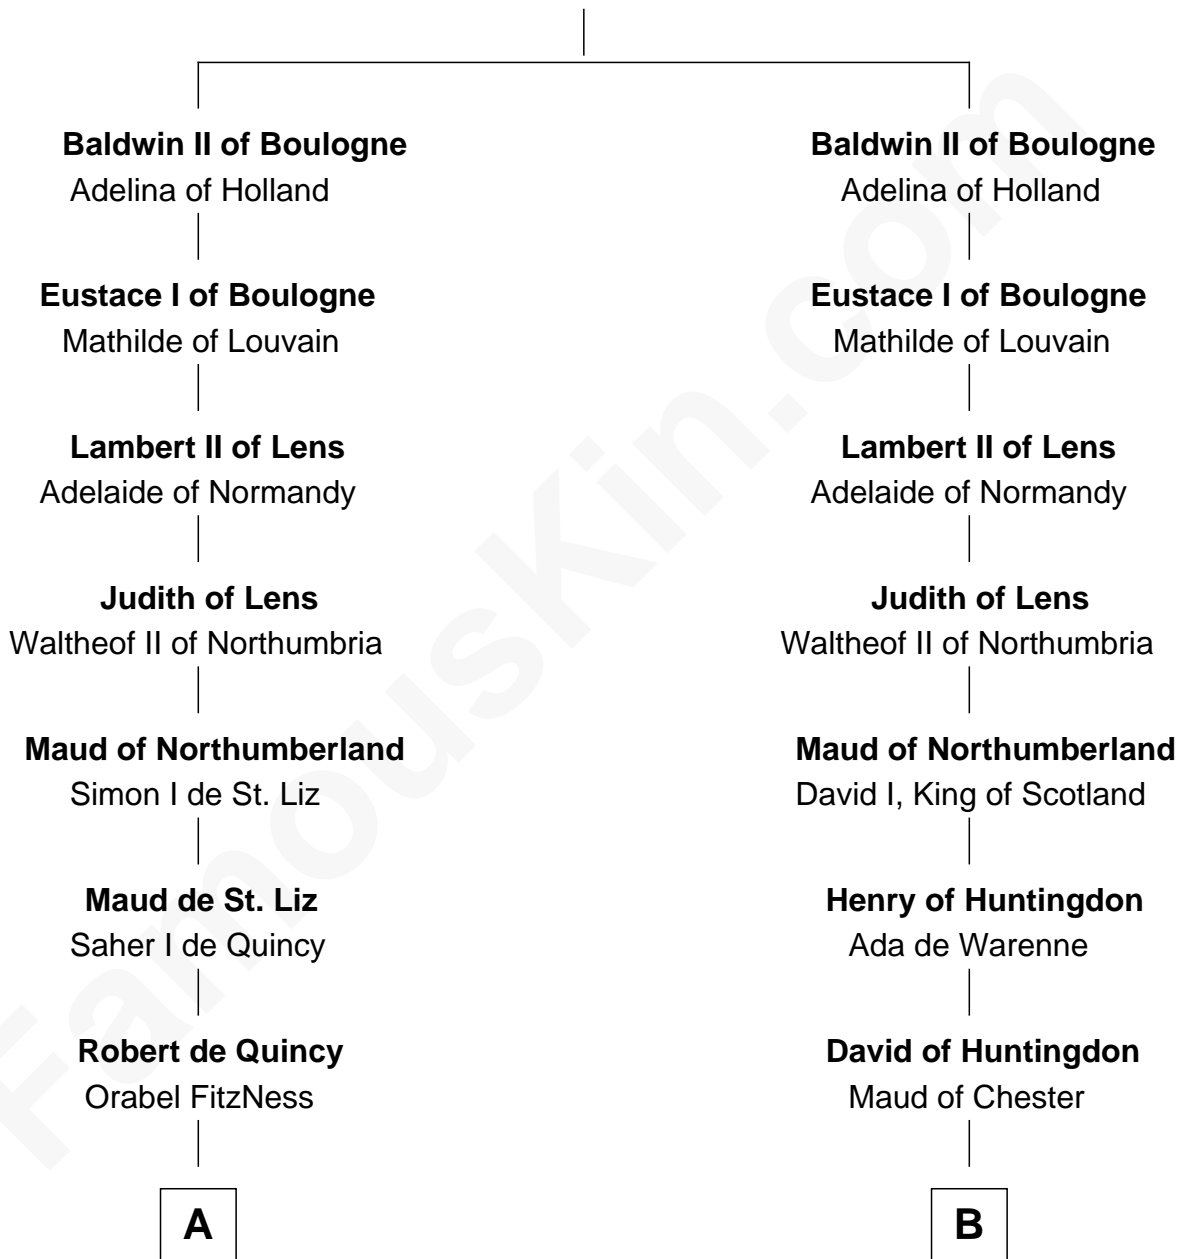

FamousKin.com Relationship Chart of

Robert Abell

(c1605 - 1663) Great Migration Immigrant 1630

17th cousin 3 times removed of

Anne Boleyn

2nd Wife of King Henry VIII

Arnulf III of Boulogne

C

—
Sir George Cotton

Mary Onley

—
Richard Cotton

Mary Mainwaring

—
Frances Cotton

George Abell

—
Robert Abell

Great Migration Immigrant 1630