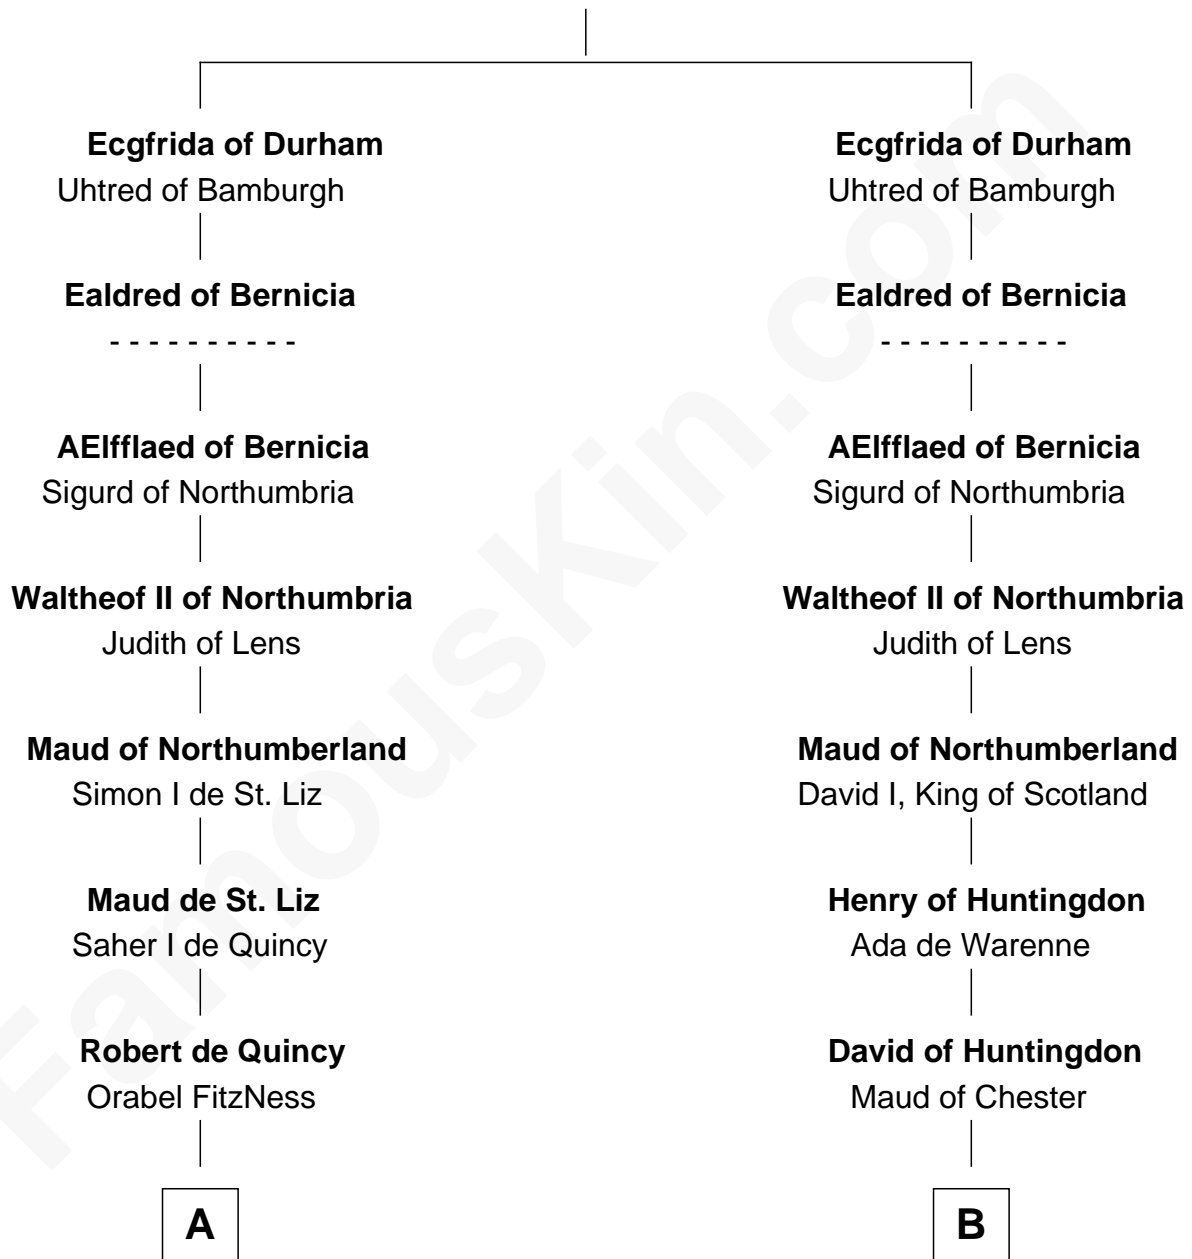

FamousKin.com

Relationship Chart of

Robert Abell

(c1605 - 1663) Great Migration Immigrant 1630

17th cousin 3 times removed of

Anne Boleyn

2nd Wife of King Henry VIII

Aldhun of Durham

C

—
Sir George Cotton

Mary Onley

—
Richard Cotton

Mary Mainwaring

—
Frances Cotton

George Abell

—
Robert Abell

Great Migration Immigrant 1630

FamousKin.com