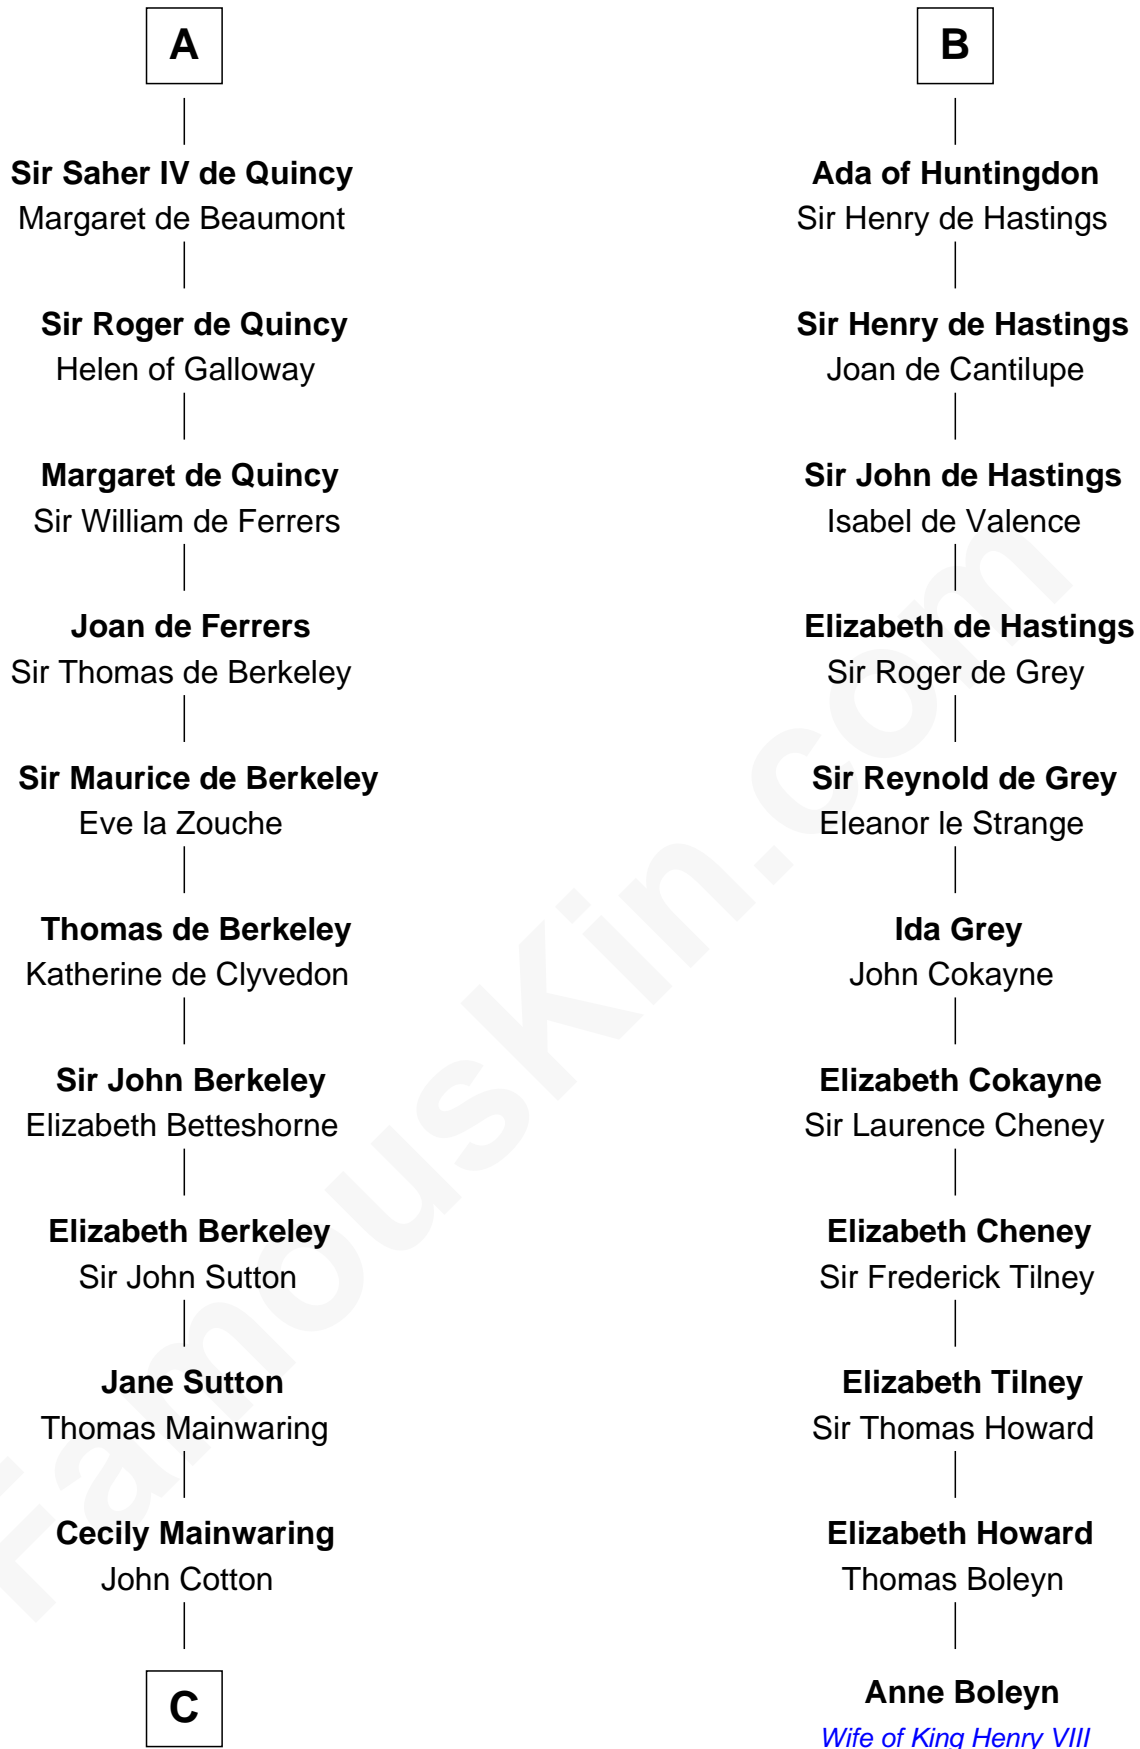

FamousKin.com

Relationship Chart of

Robert Abell

(c1605 - 1663) Great Migration Immigrant 1630

17th cousin 3 times removed of

Anne Boleyn

2nd Wife of King Henry VIII

Aldhun of Durham

C

—
Sir George Cotton

Mary Onley

—
Richard Cotton

Mary Mainwaring

—
Frances Cotton

George Abell

—
Robert Abell

Great Migration Immigrant 1630

FamousKin.com