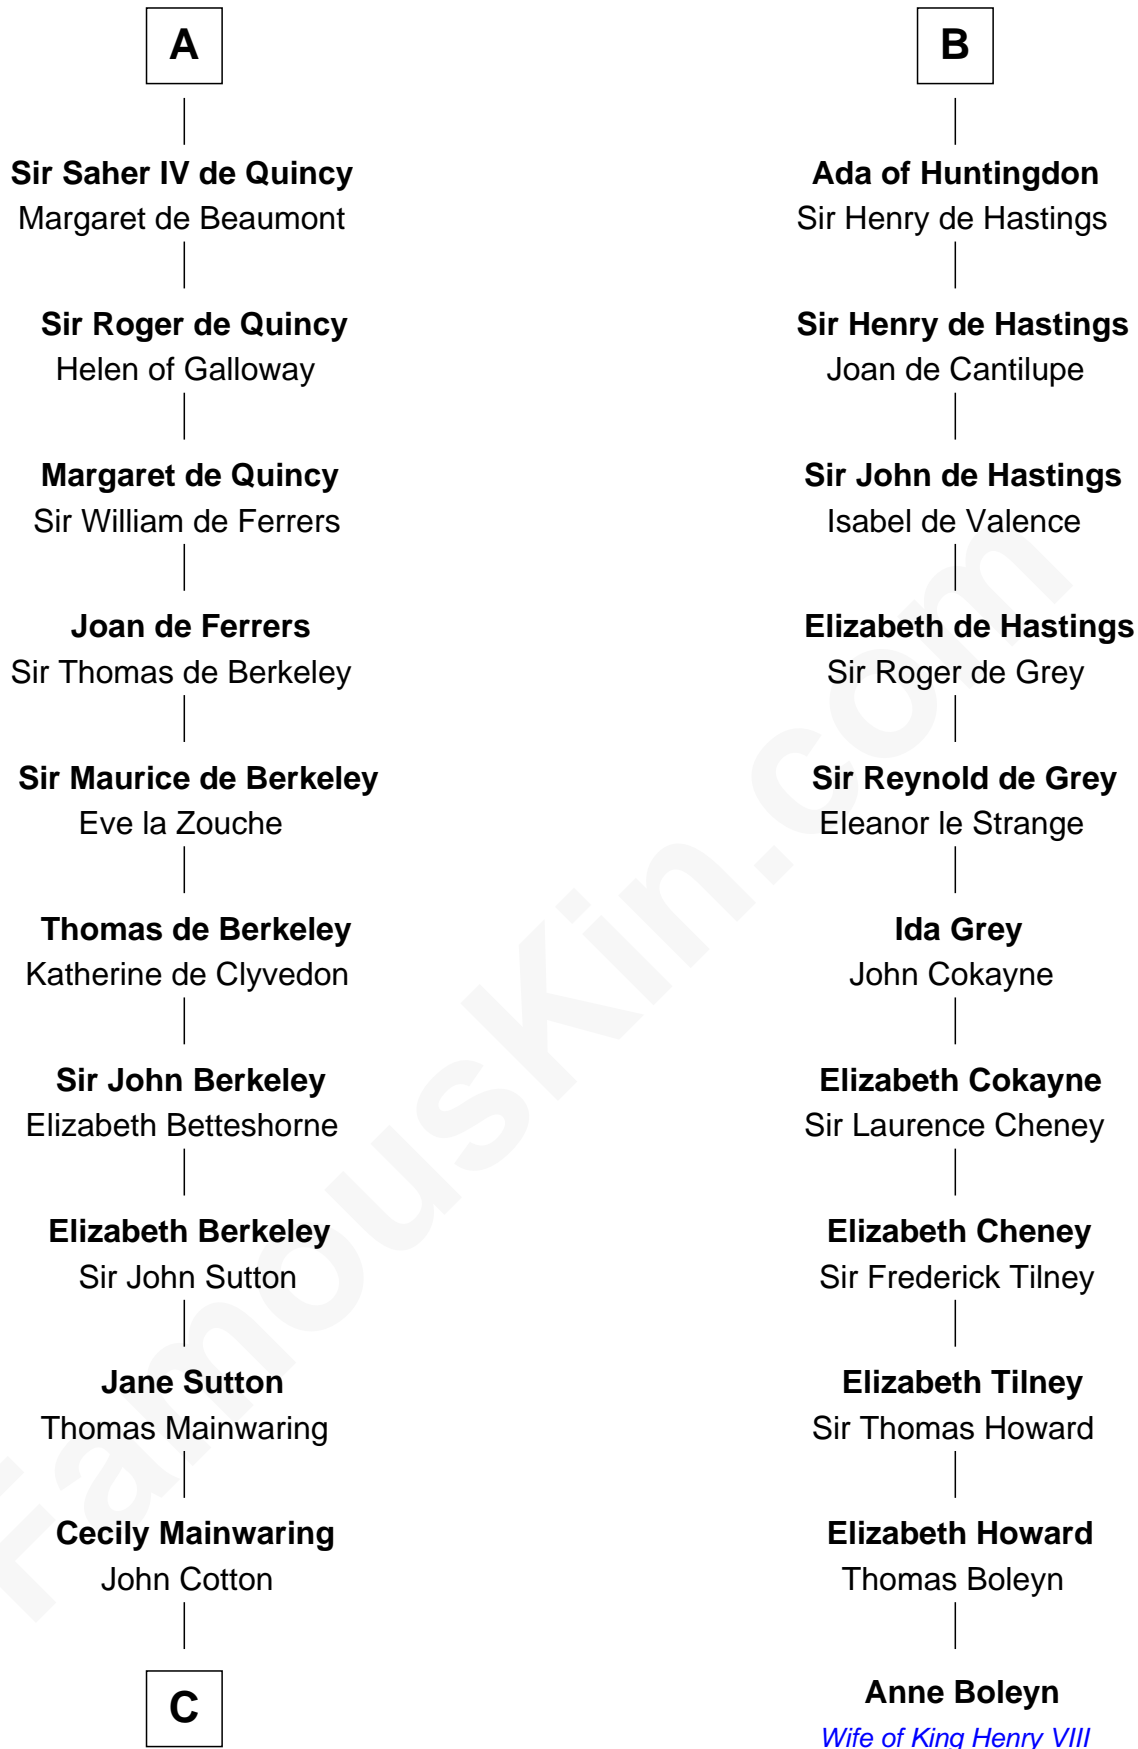

FamousKin.com Relationship Chart of

Robert Abell

(c1605 - 1663) Great Migration Immigrant 1630

17th cousin 3 times removed of

Anne Boleyn

2nd Wife of King Henry VIII

Waltheof of Bamburgh

C

—
Sir George Cotton

Mary Onley

—
Richard Cotton

Mary Mainwaring

—
Frances Cotton

George Abell

—
Robert Abell

Great Migration Immigrant 1630