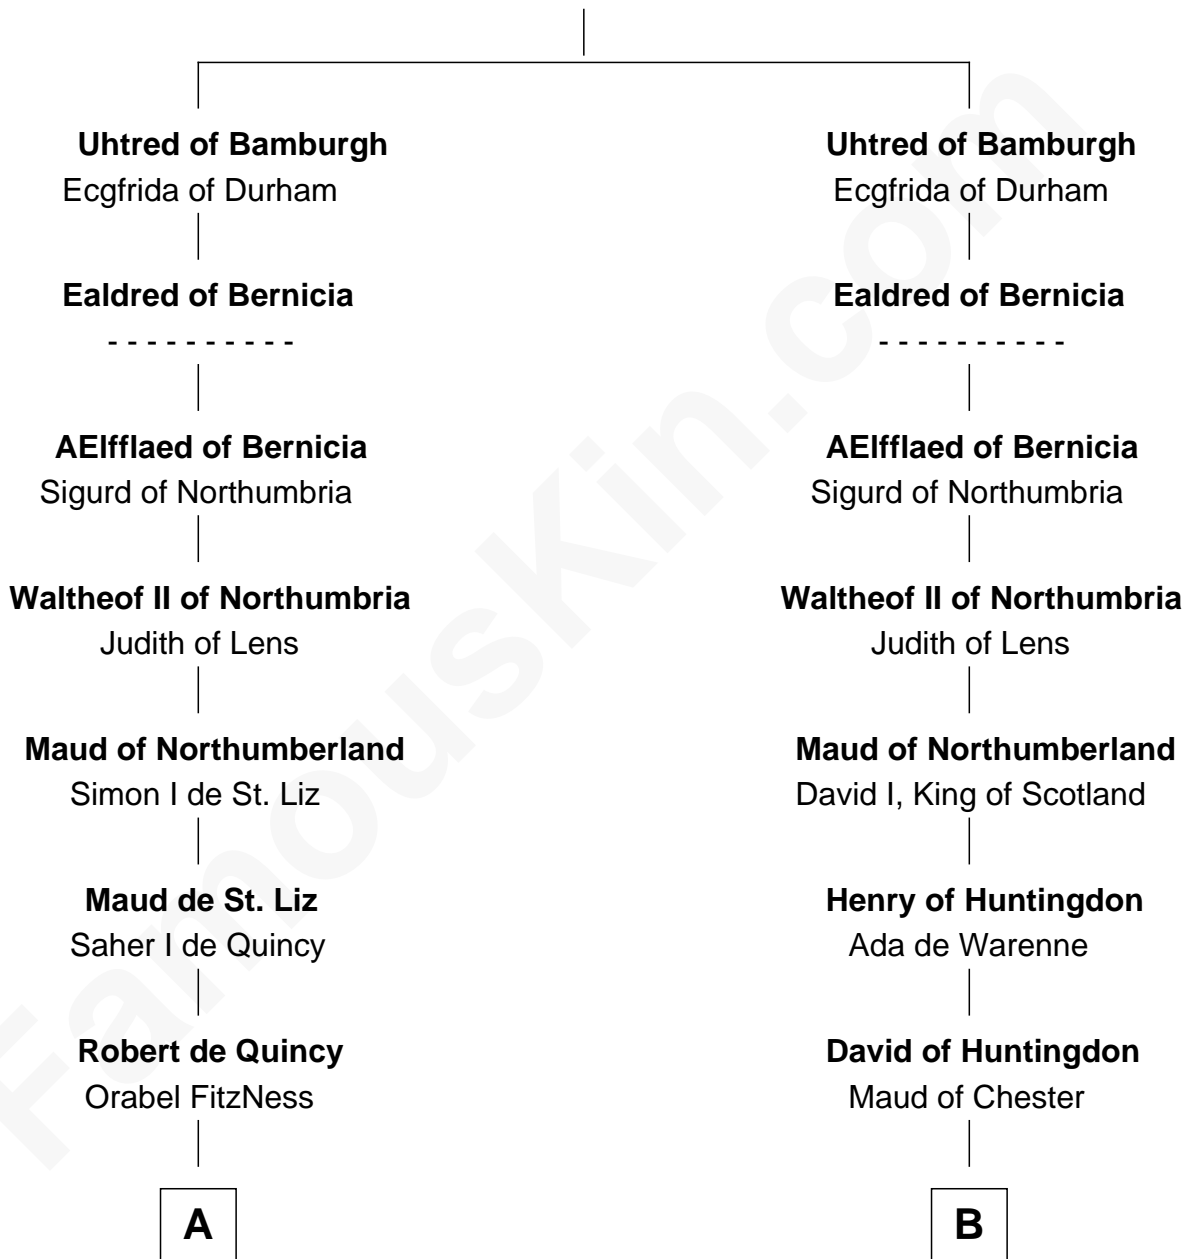

FamousKin.com Relationship Chart of

Robert Abell

(c1605 - 1663) Great Migration Immigrant 1630

17th cousin 3 times removed of

Anne Boleyn

2nd Wife of King Henry VIII

Waltheof of Bamburgh

C

—
Sir George Cotton

Mary Onley

—
Richard Cotton

Mary Mainwaring

—
Frances Cotton

George Abell

—
Robert Abell

Great Migration Immigrant 1630

FamousKin.com