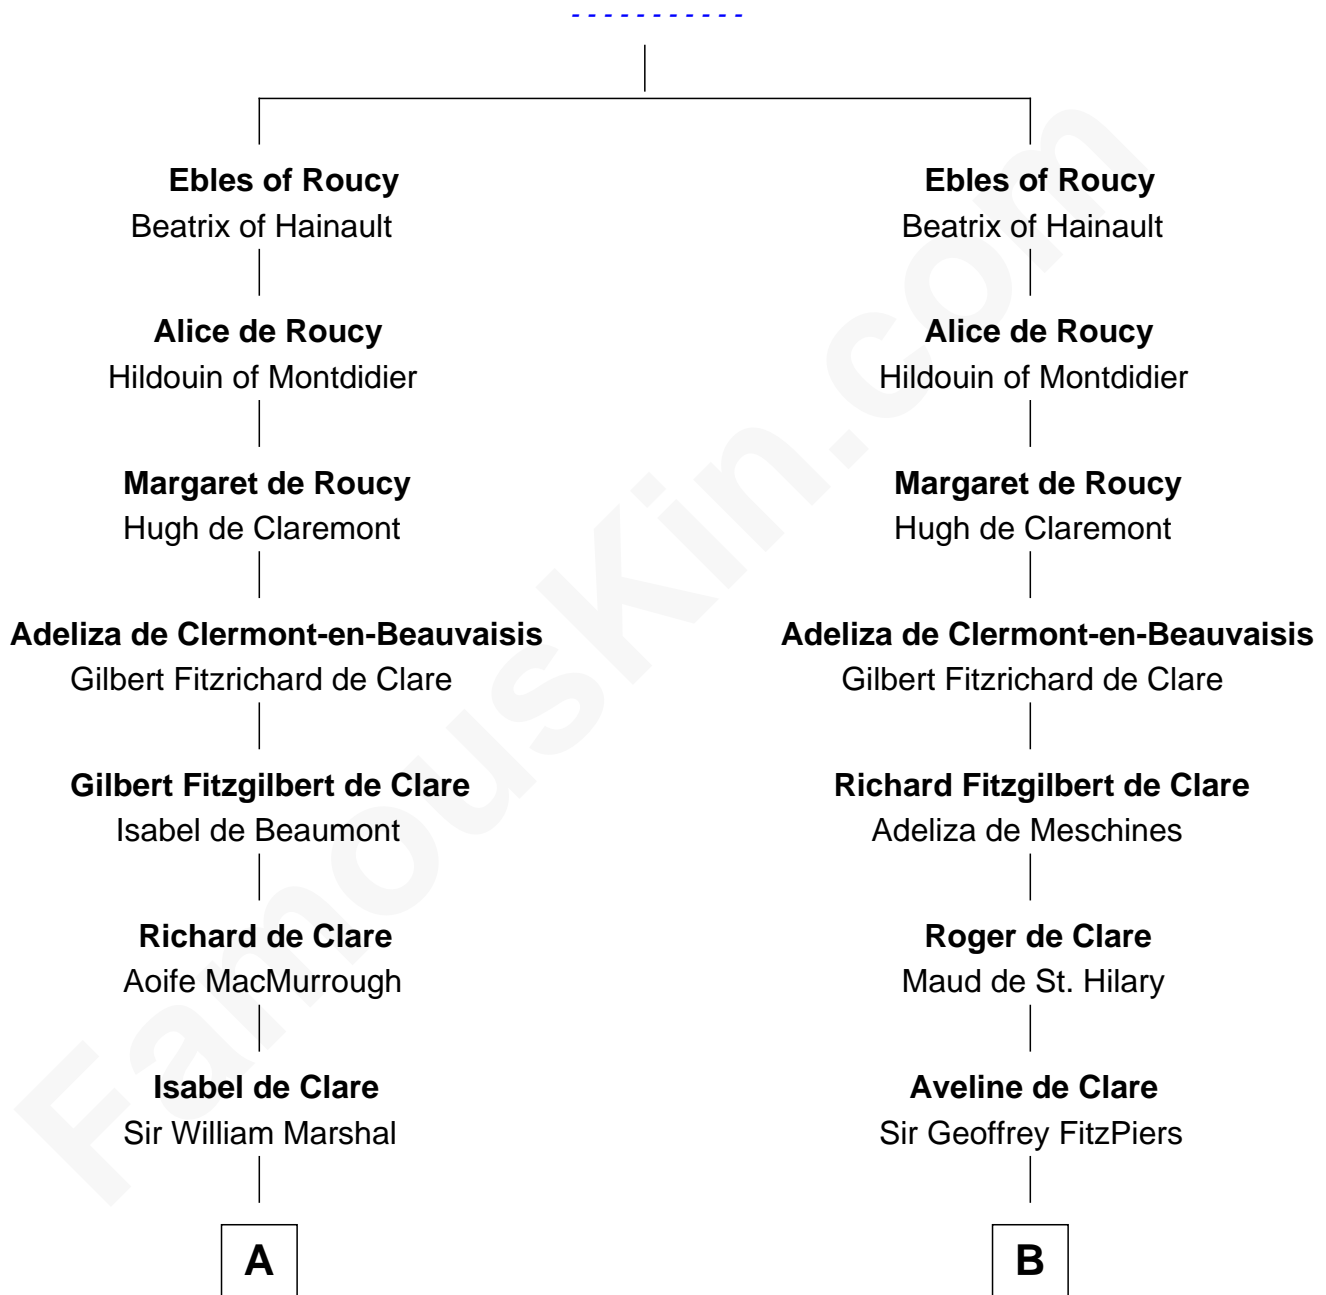

# FamousKin.com Relationship Chart of

**Robert Abell**

(c1605 - 1663) Great Migration Immigrant 1630

17th cousin 2 times removed of

**King Henry VIII**

*King of England*

**Giselbert de Roucy**

**C**

Richard Cotton  
Mary Mainwaring

Frances Cotton  
George Abell

**Robert Abell**

*Great Migration Immigrant 1630*

FamousKin.com