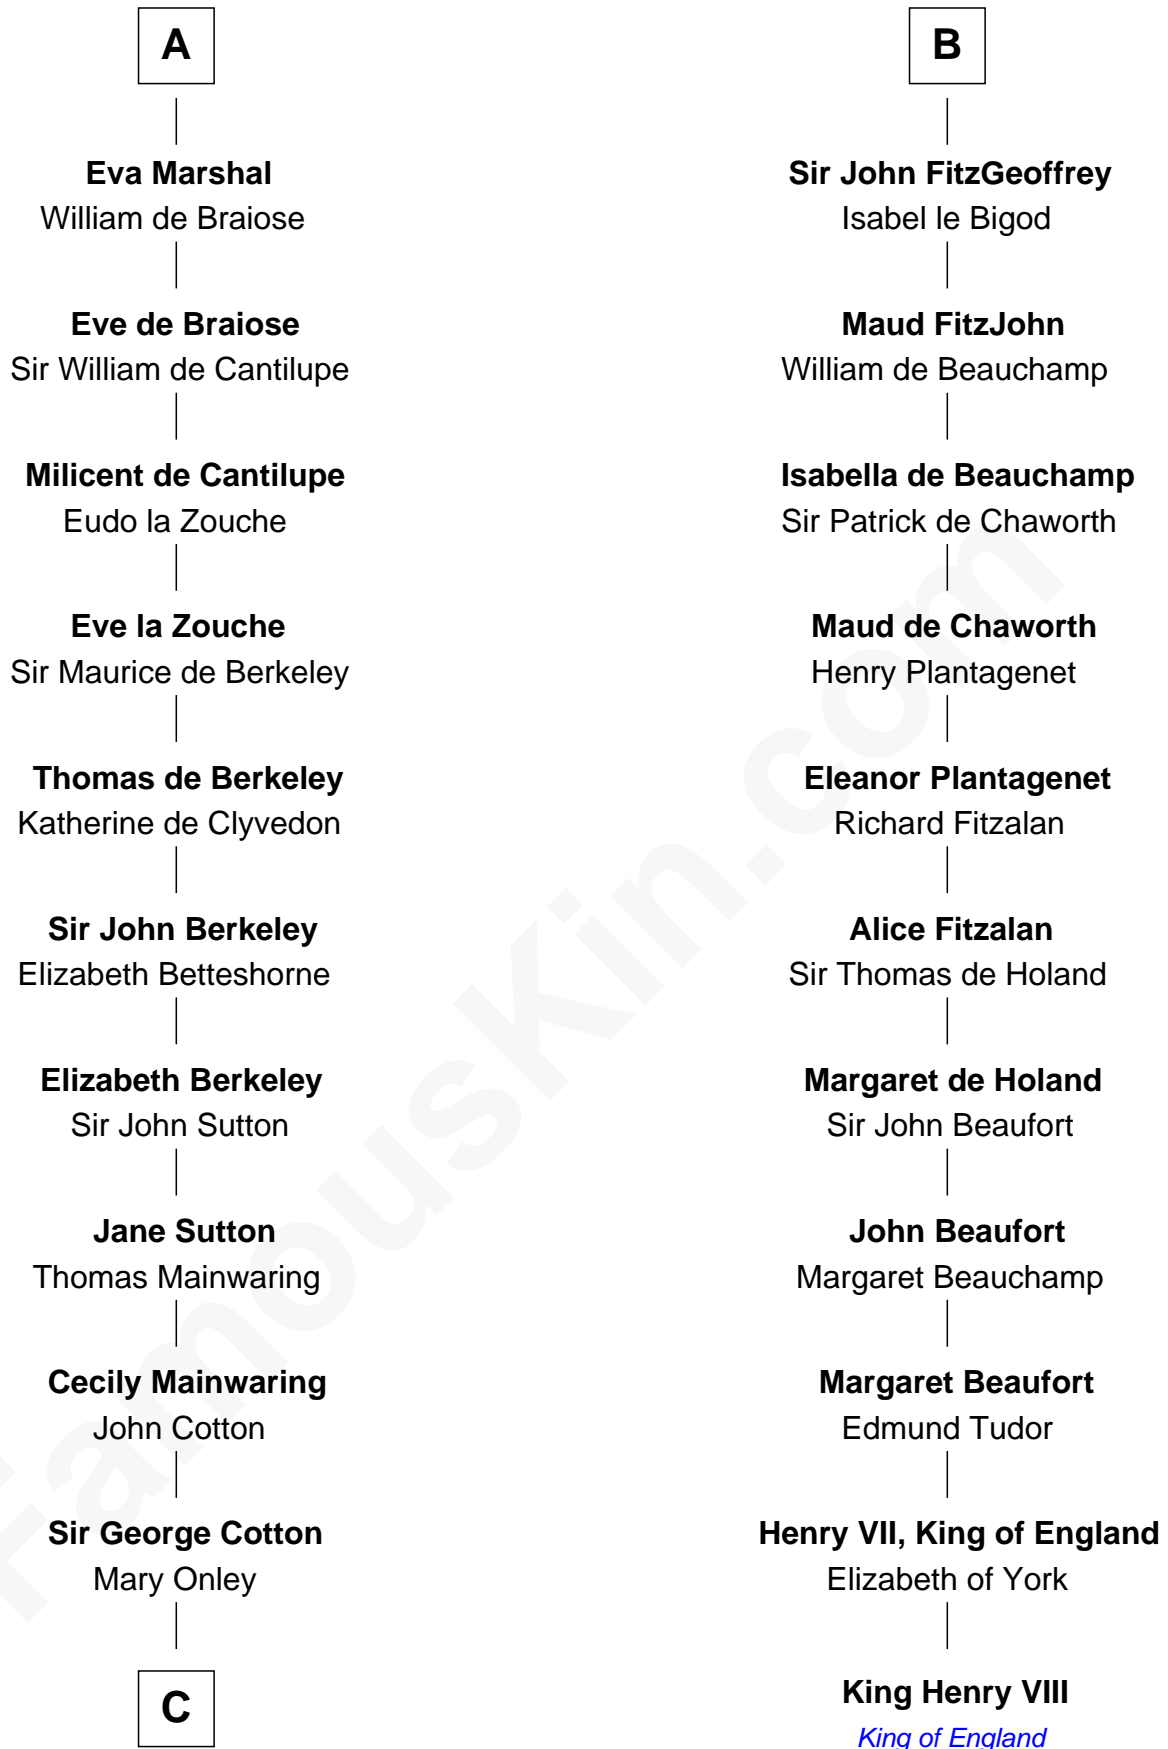

# FamousKin.com Relationship Chart of

**Robert Abell**

(c1605 - 1663) Great Migration Immigrant 1630

17th cousin 2 times removed of

**King Henry VIII**

*King of England*

**Giselbert de Roucy**

**C**

Richard Cotton  
Mary Mainwaring

Frances Cotton  
George Abell

**Robert Abell**

*Great Migration Immigrant 1630*

FamousKin.com