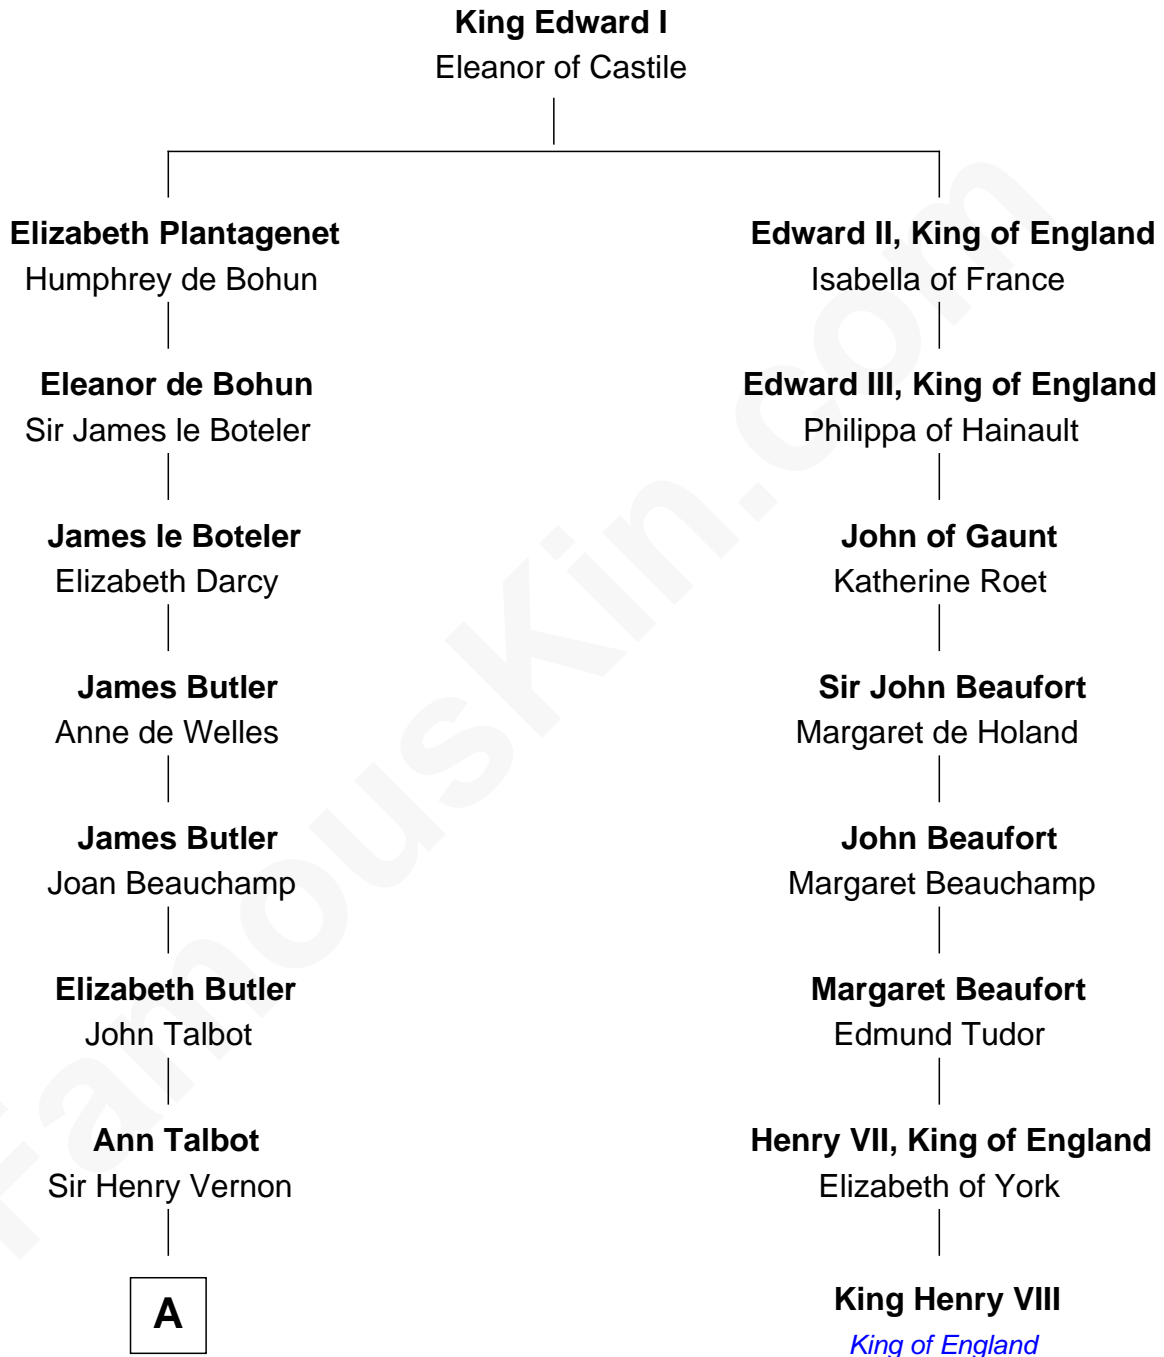

# FamousKin.com Relationship Chart of

**Robert Abell**

(c1605 - 1663) *Great Migration Immigrant 1630*

7th cousin 5 times removed of

**King Henry VIII**

*King of England*

**A**

—  
**Elizabeth Vernon**

Sir Robert Corbet

—  
**Dorothy Corbet**

Sir Richard Mainwaring

—  
**Sir Arthur Mainwaring**

Margaret Mainwaring

—  
**Mary Mainwaring**

Richard Cotton

—  
**Frances Cotton**

George Abell

—  
**Robert Abell**

*Great Migration Immigrant 1630*

FamousKin.com