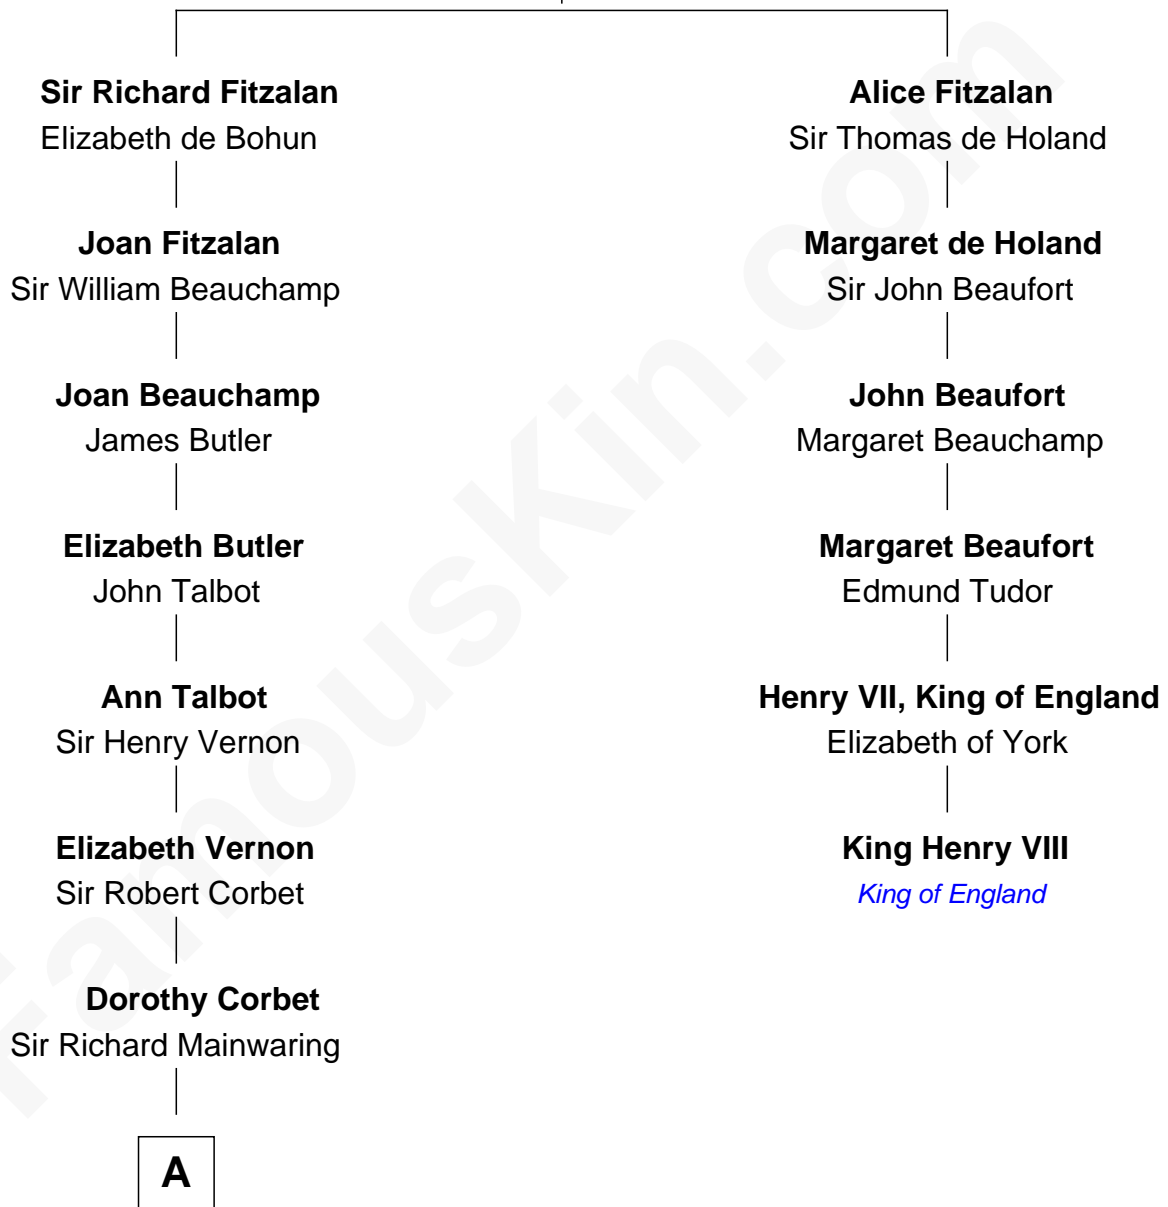

FamousKin.com Relationship Chart of

Robert Abell

(c1605 - 1663) Great Migration Immigrant 1630

5th cousin 5 times removed of

King Henry VIII

King of England

Richard Fitzalan
Eleanor Plantagenet

A

—
Sir Arthur Mainwaring

Margaret Mainwaring

—
Mary Mainwaring

Richard Cotton

—
Frances Cotton

George Abell

—
Robert Abell

Great Migration Immigrant 1630