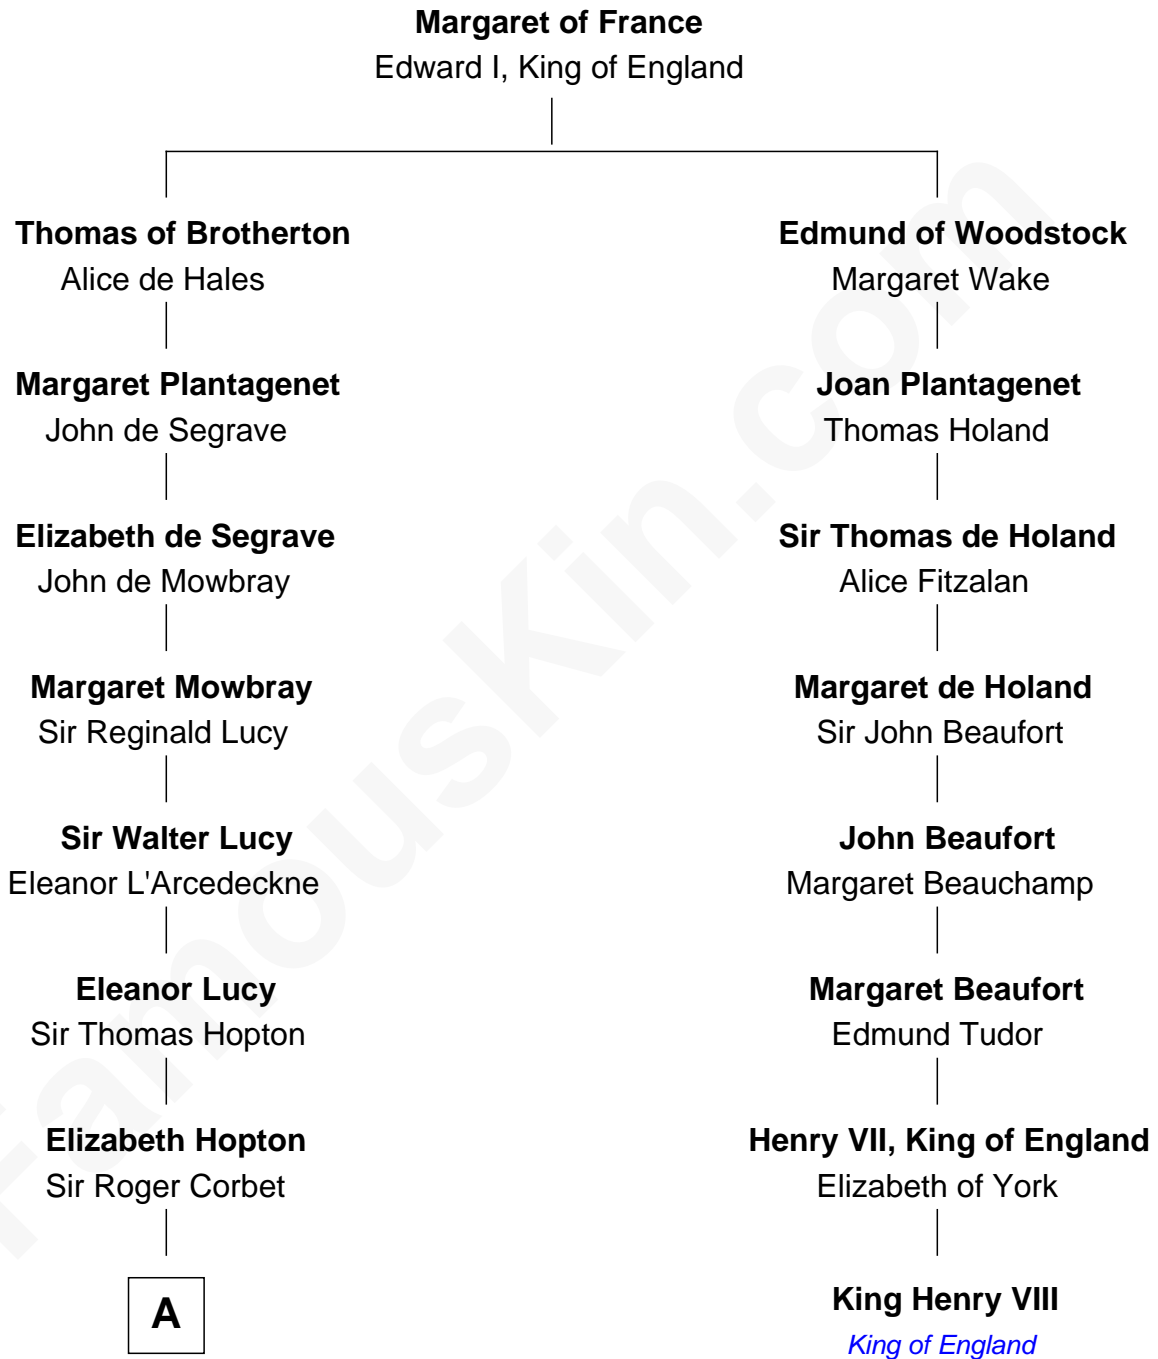

FamousKin.com Relationship Chart of

Robert Abell

(c1605 - 1663) Great Migration Immigrant 1630

7th cousin 6 times removed of

King Henry VIII

King of England

A

A

—
Sir Richard Corbet
Elizabeth Devereux

—
Sir Robert Corbet
Elizabeth Vernon

—
Dorothy Corbet
Sir Richard Mainwaring

—
Sir Arthur Mainwaring
Margaret Mainwaring

—
Mary Mainwaring
Richard Cotton

—
Frances Cotton
George Abell

—
Robert Abell

Great Migration Immigrant 1630

FamousKin.com