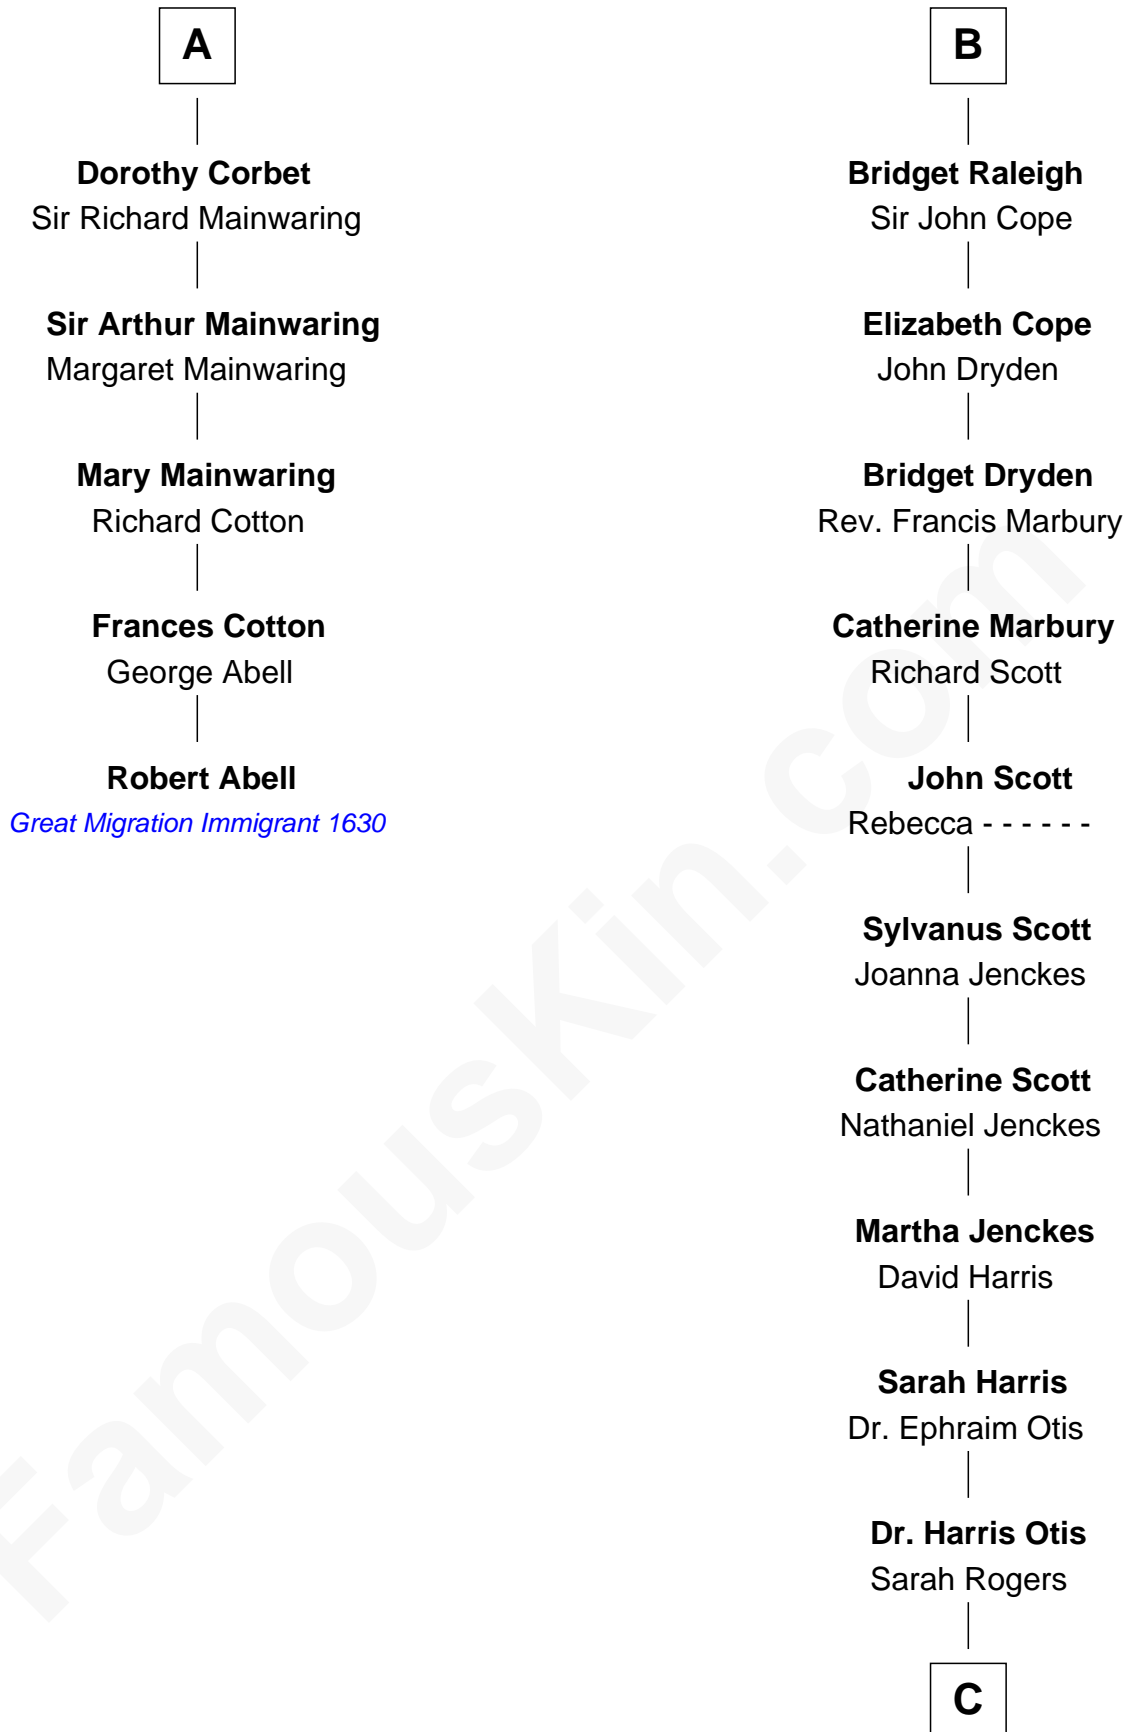

FamousKin.com Relationship Chart of

Robert Abell

(c1605 - 1663) *Great Migration Immigrant 1630*

11th cousin 9 times removed of

Willis Carrier

Inventor of Air Conditioning

Edmund Fitzalan

Alice de Warenne

C

Lydia Otis

Thomas Button

Ann Elizabeth Button

David Joy Haviland

Elizabeth R. Haviland

Duane Williams Carrier

Willis Carrier