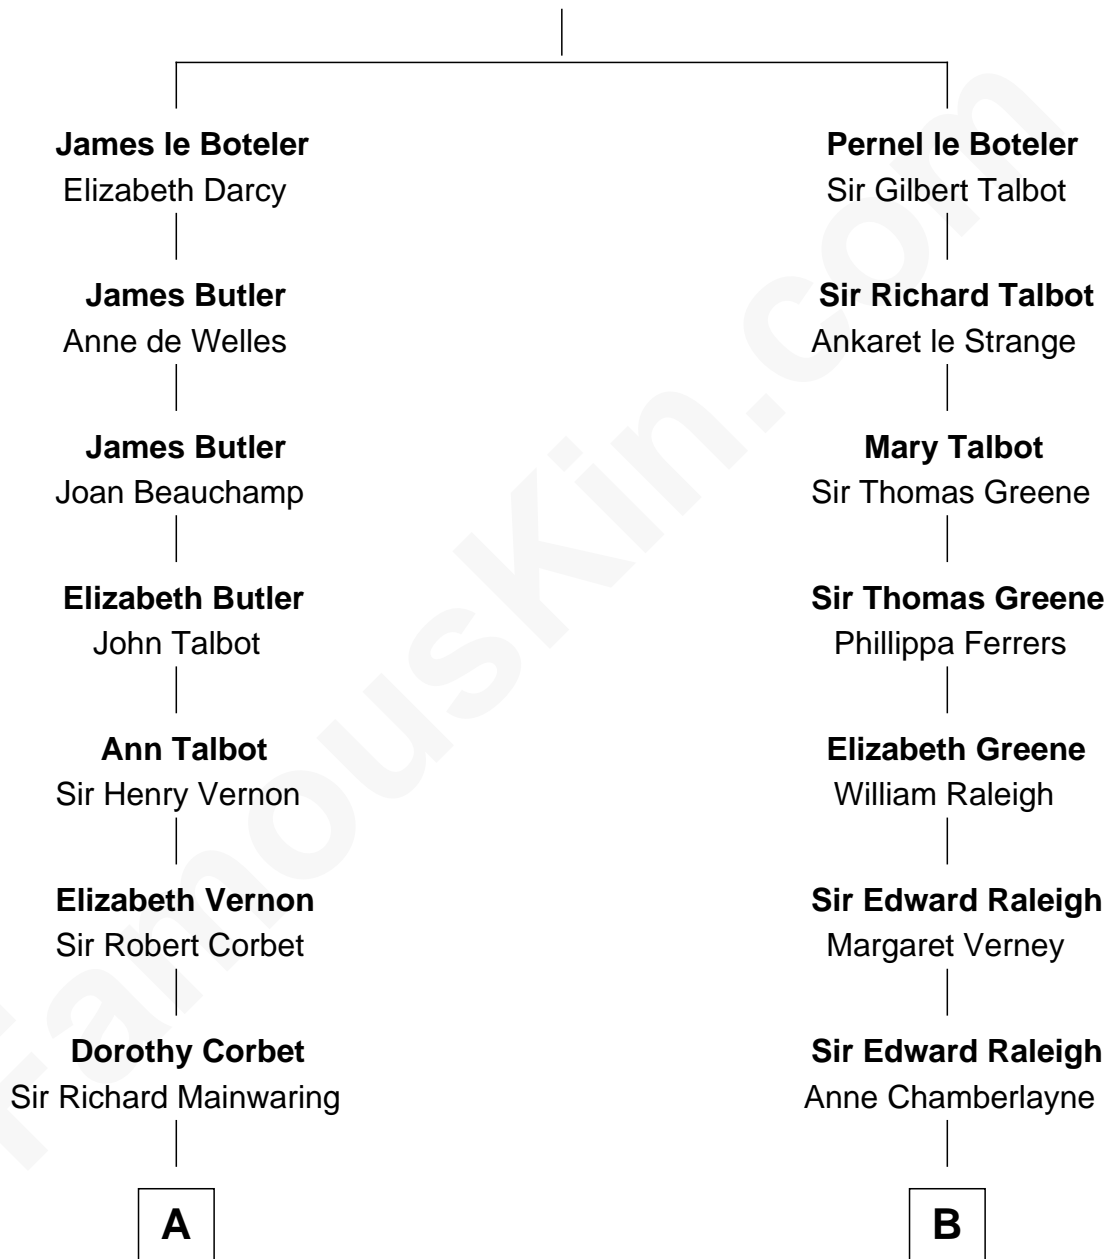

FamousKin.com Relationship Chart of

Robert Abell

(c1605 - 1663) Great Migration Immigrant 1630

10th cousin 10 times removed of

Willis Carrier

Inventor of Air Conditioning

Sir James le Boteler

Eleanor de Bohun