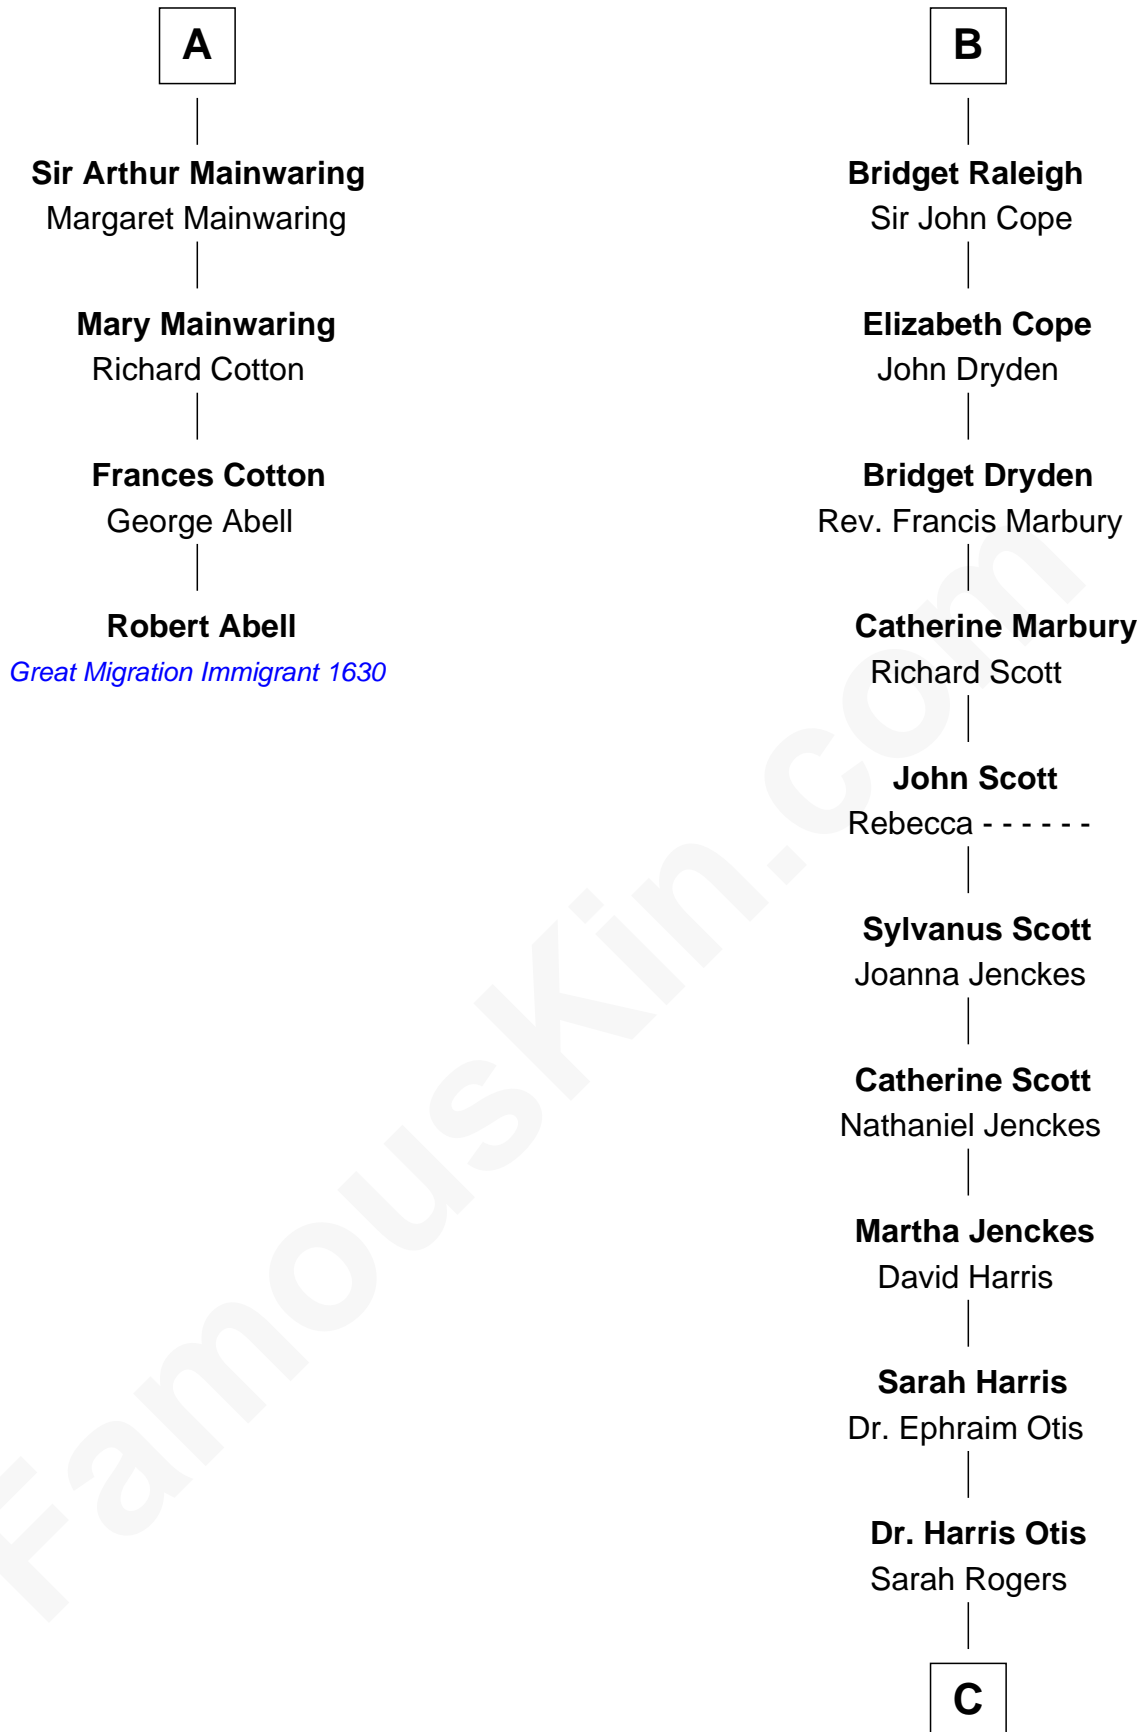

FamousKin.com Relationship Chart of

Robert Abell

(c1605 - 1663) Great Migration Immigrant 1630

10th cousin 10 times removed of

Willis Carrier

Inventor of Air Conditioning

Sir James le Boteler

Eleanor de Bohun

C

—
Lydia Otis

Thomas Button

—
Ann Elizabeth Button

David Joy Haviland

—
Elizabeth R. Haviland

Duane Williams Carrier

—
Willis Carrier