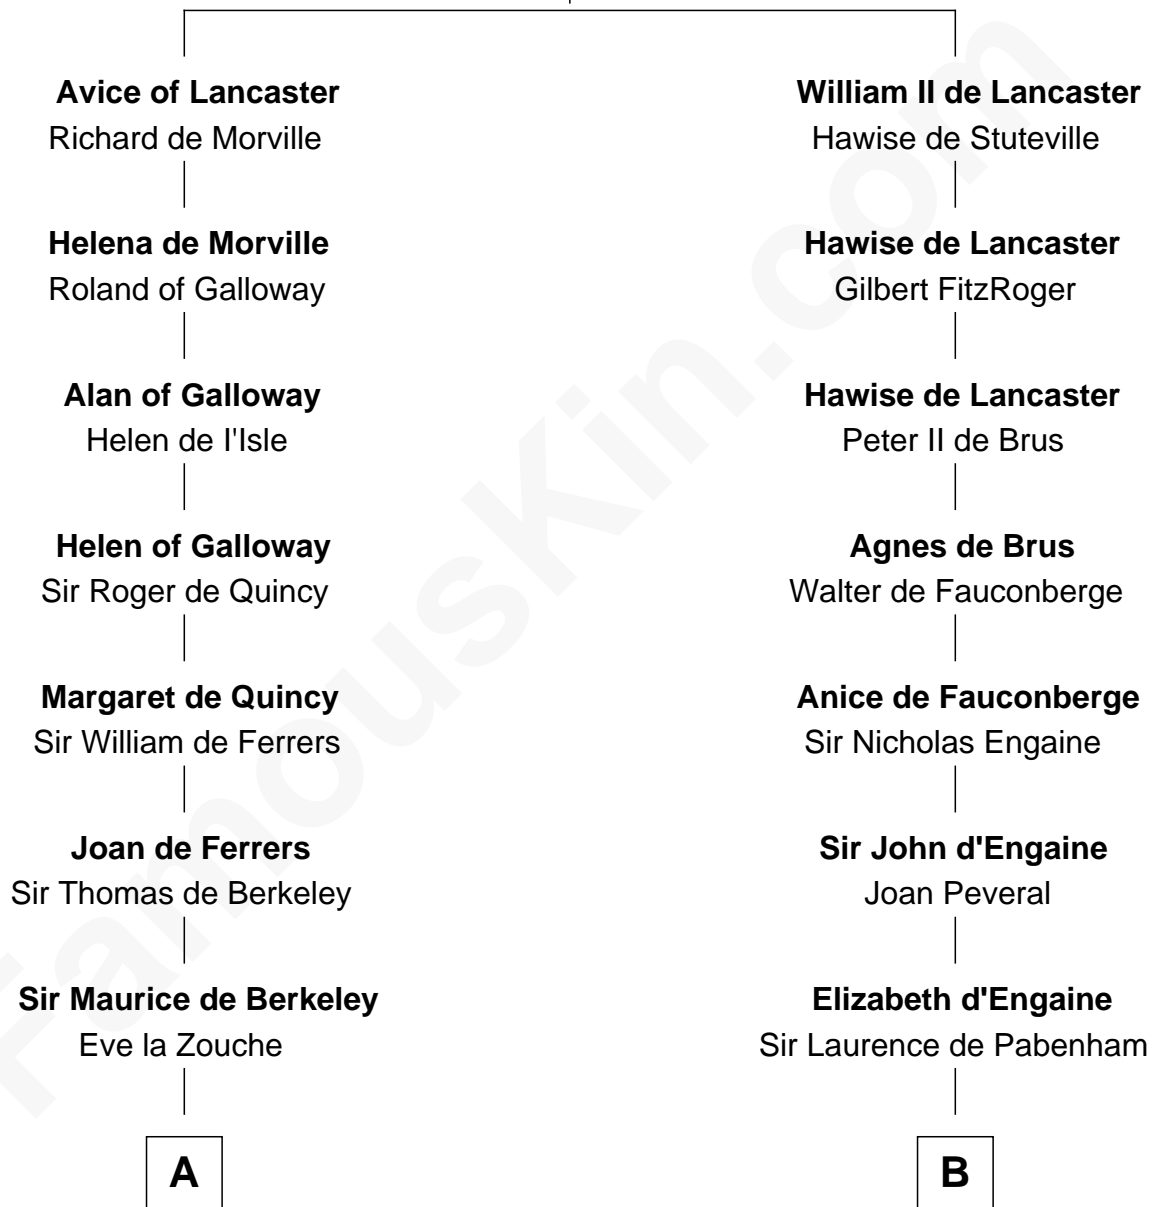

## Relationship Chart of

### Robert Abell

(c1605 - 1663) Great Migration Immigrant 1630

15th cousin 5 times removed of

### Samuel Ward King

15th Governor of Rhode Island

**William I de Lancaster**  
Gundred de Warenne

C

Samuel Greene  
Sarah Coggeshall

Mercy Green  
John Walton

Welthian Walton  
William Borden King

Samuel Ward King  
*15th Governor of Rhode Island*