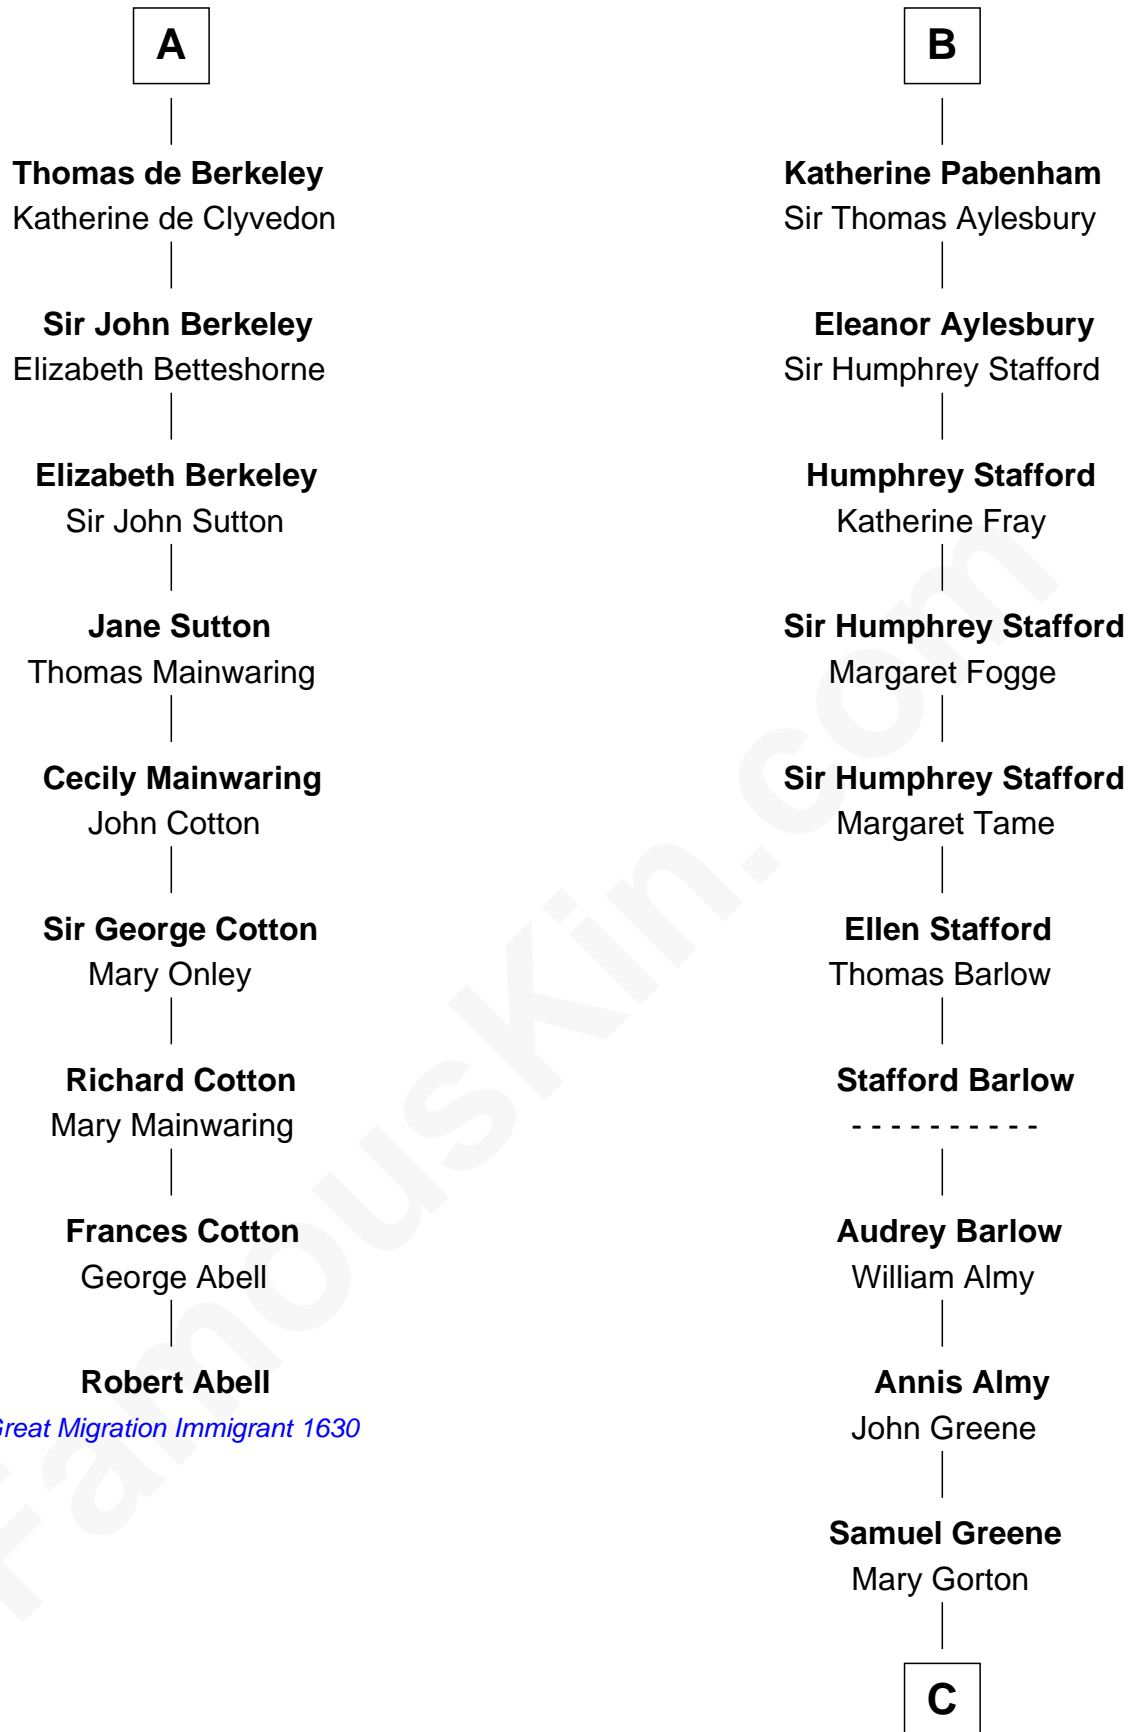

## Relationship Chart of

### Robert Abell

(c1605 - 1663) Great Migration Immigrant 1630

15th cousin 5 times removed of

### Samuel Ward King

15th Governor of Rhode Island

**William I de Lancaster**  
Gundred de Warenne

C

Samuel Greene  
Sarah Coggeshall

Mercy Green  
John Walton

Welthian Walton  
William Borden King

Samuel Ward King  
*15th Governor of Rhode Island*