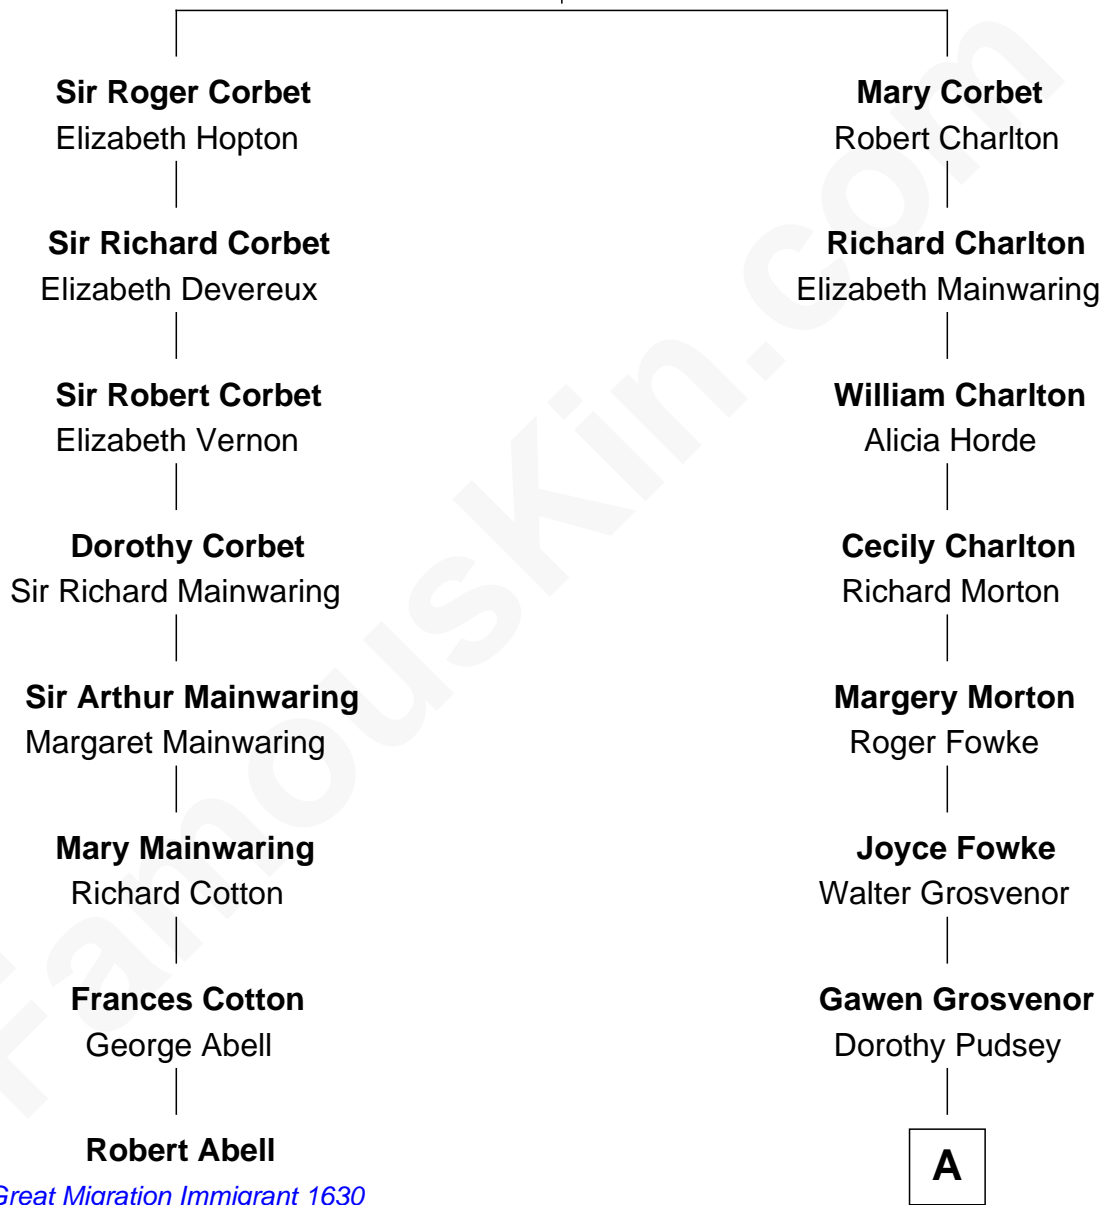

FamousKin.com

Relationship Chart of

Robert Abell

(c1605 - 1663) *Great Migration Immigrant 1630*

7th cousin 4 times removed of

Francis Lightfoot Lee

Signer of the Declaration of Independence

Sir Robert Corbet

Margaret - - - - -

A

Winifred Grosvenor

Thomas Corbin

Henry Corbin

Alice Eltonhead

Laetitia Corbin

Richard Lee

Gov. Thomas Lee

Hannah Ludwell

Francis Lightfoot Lee

Signer of Declaration of Independence