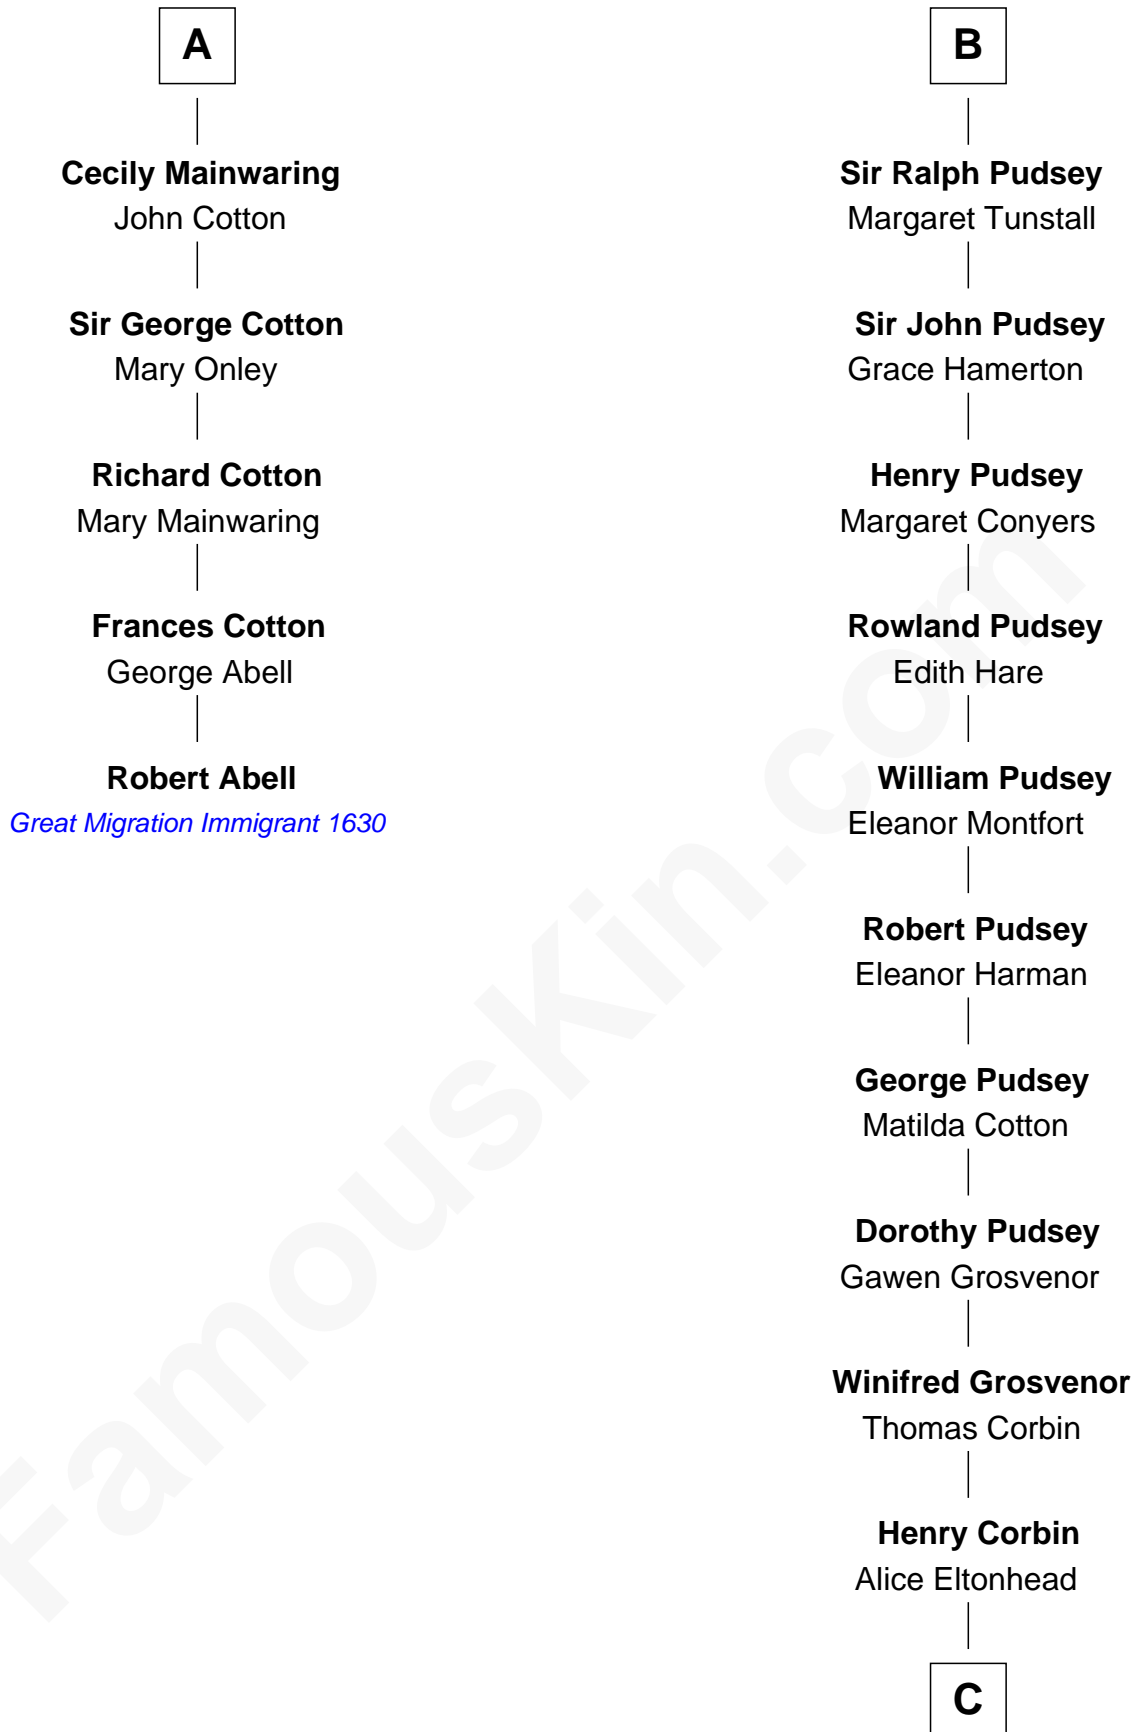

FamousKin.com Relationship Chart of Robert Abell

(c1605 - 1663) Great Migration Immigrant 1630

11th cousin 8 times removed of

Francis Lightfoot Lee

Signer of the Declaration of Independence

Sir Richard FitzRoy

Rose de Dover

C

Laetitia Corbin

Richard Lee

Gov. Thomas Lee

Hannah Ludwell

Francis Lightfoot Lee

Signer of Declaration of Independence