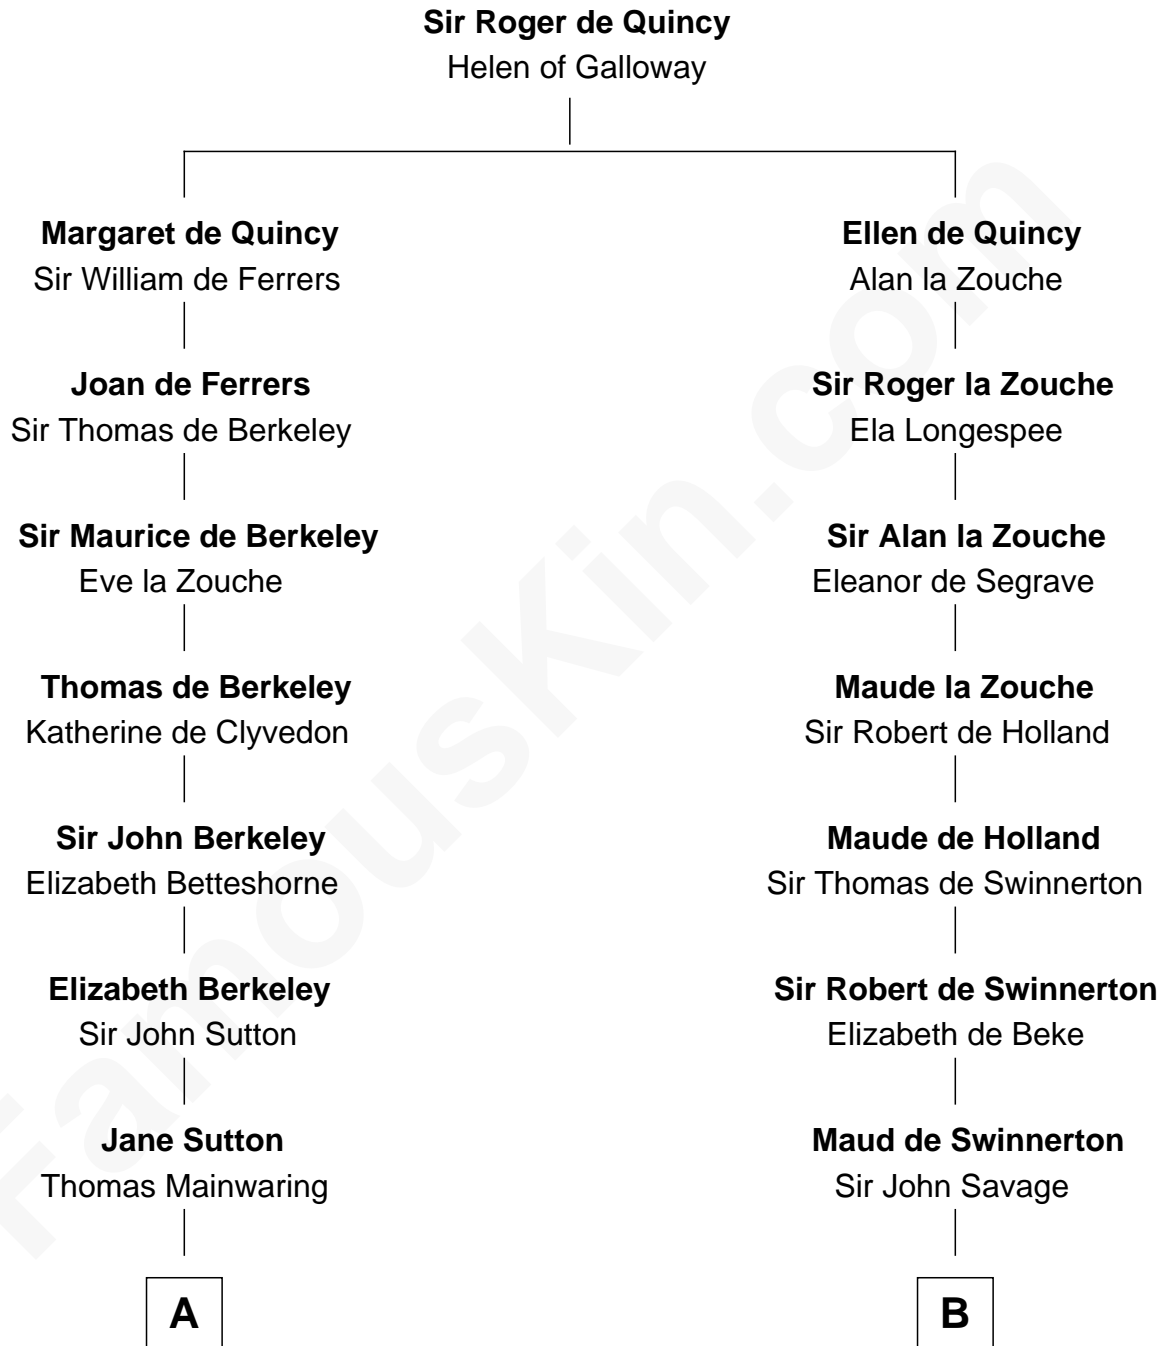

FamousKin.com

Relationship Chart of

Robert Abell

(c1605 - 1663) Great Migration Immigrant 1630

11th cousin 6 times removed of

Francis Lightfoot Lee

Signer of the Declaration of Independence