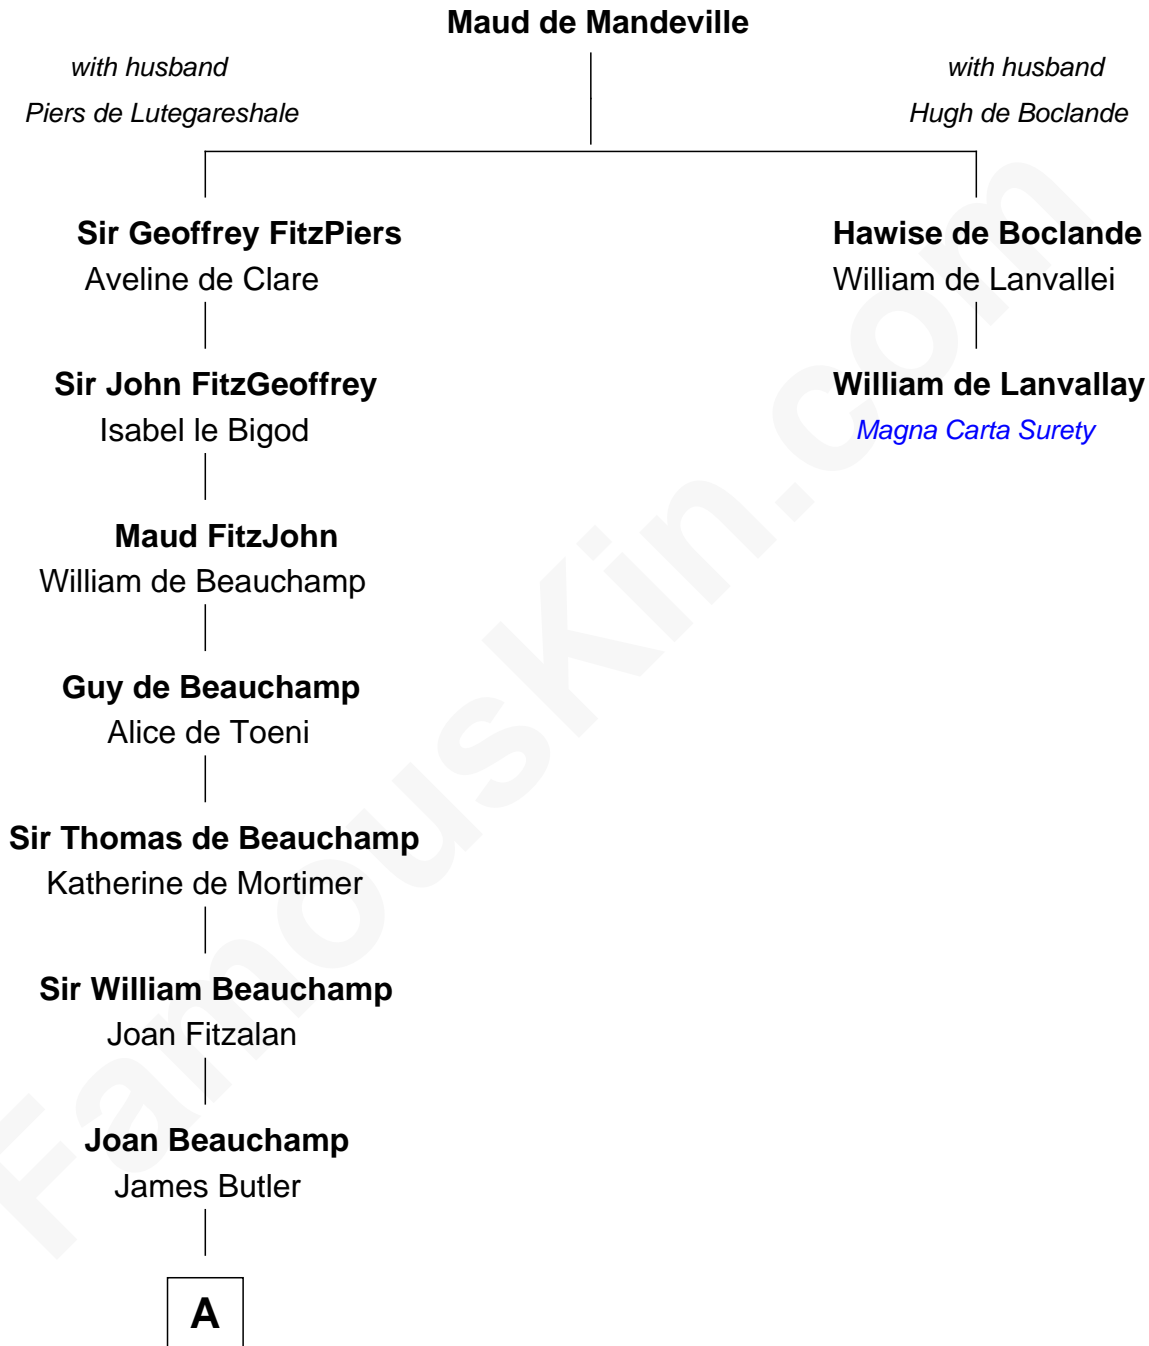

FamousKin.com Relationship Chart of

Robert Abell

(c1605 - 1663) Great Migration Immigrant 1630

1st cousin 13 times removed of

William de Lanvallay

Magna Carta Surety

A

Elizabeth Butler

John Talbot

Ann Talbot

Sir Henry Vernon

Elizabeth Vernon

Sir Robert Corbet

Dorothy Corbet

Sir Richard Mainwaring

Sir Arthur Mainwaring

Margaret Mainwaring

Mary Mainwaring

Richard Cotton

Frances Cotton

George Abell

Robert Abell

Great Migration Immigrant 1630