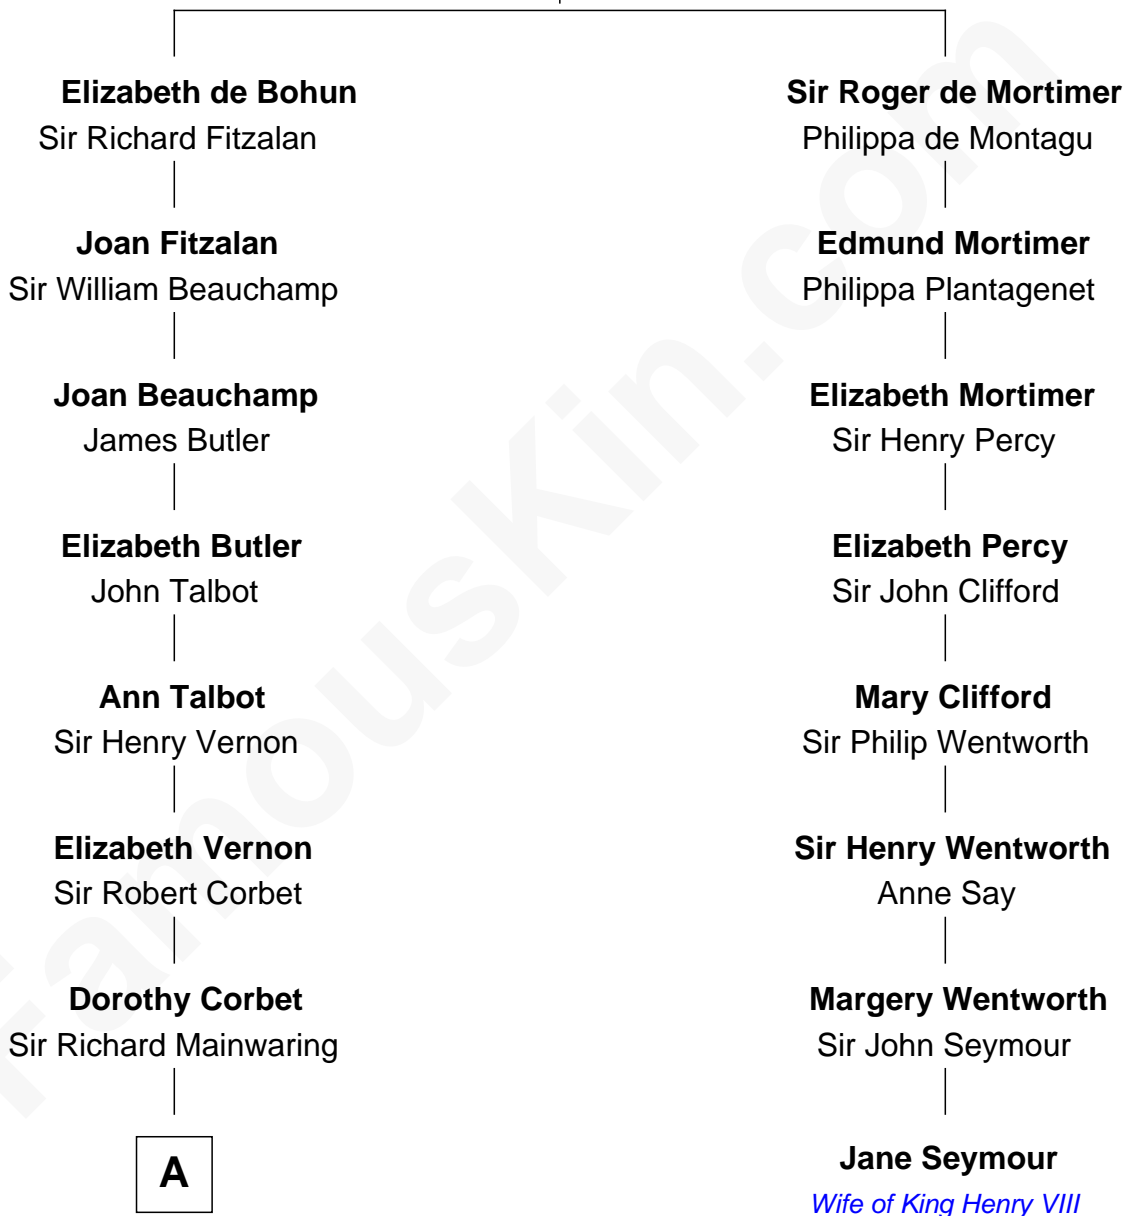

FamousKin.com Relationship Chart of

Robert Abell

(c1605 - 1663) Great Migration Immigrant 1630

7th cousin 3 times removed of

Jane Seymour

3rd Wife of King Henry VIII

Elizabeth de Badlesmere

with husband
Sir William de Bohun

with husband
Sir Edmund Mortimer

A

—
Sir Arthur Mainwaring

Margaret Mainwaring

—
Mary Mainwaring

Richard Cotton

—
Frances Cotton

George Abell

—
Robert Abell

Great Migration Immigrant 1630

FamousKin.com