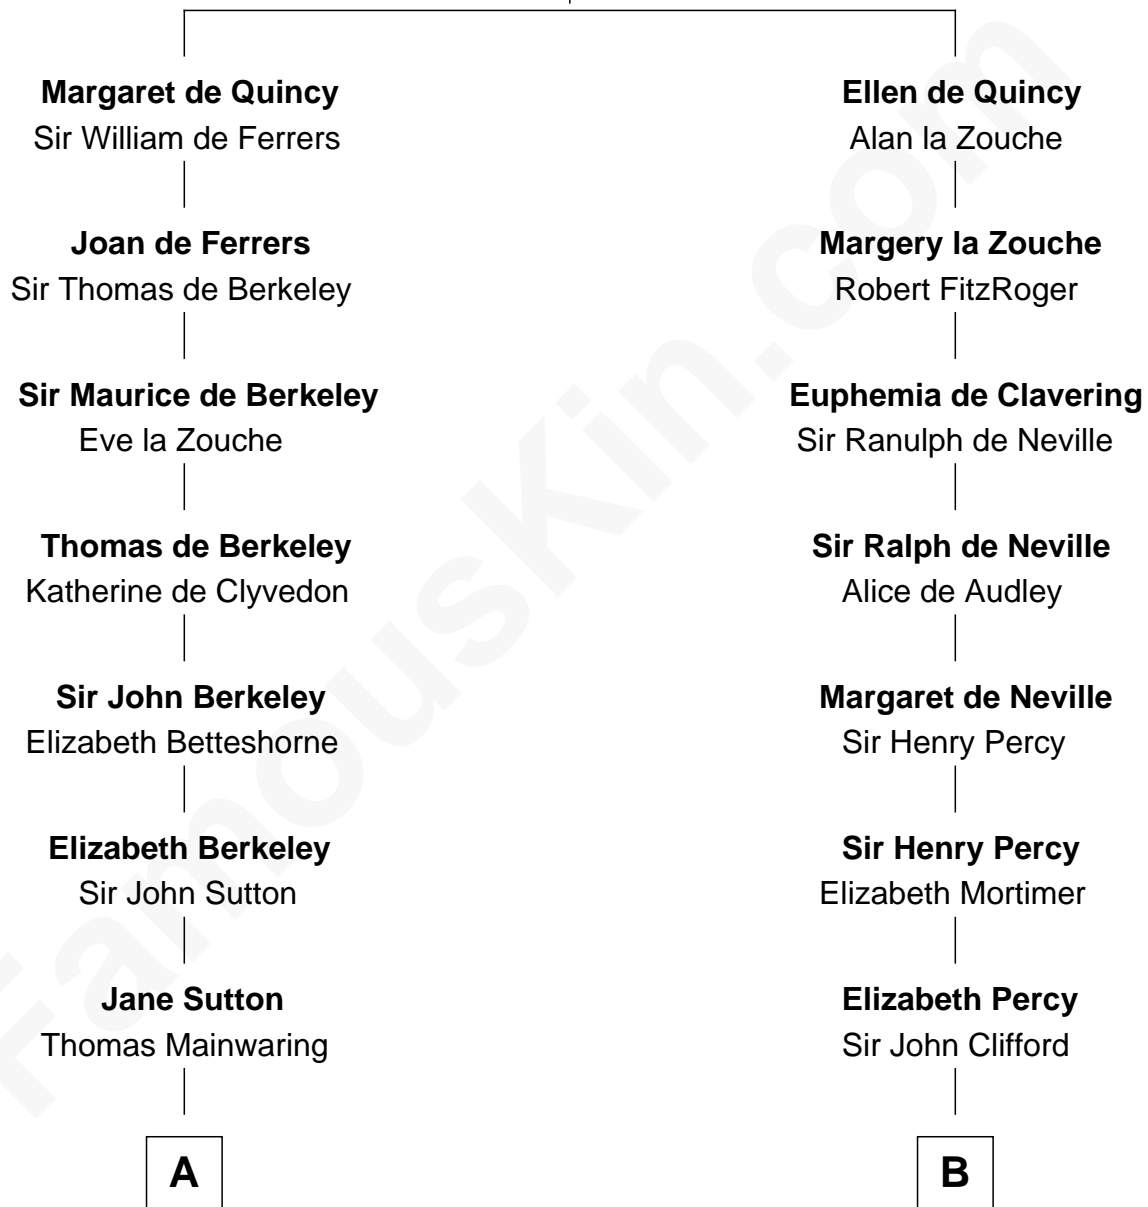

# FamousKin.com Relationship Chart of

**Robert Abell**

(c1605 - 1663) Great Migration Immigrant 1630

10th cousin 1 time removed of

**Jane Seymour**

3rd Wife of King Henry VIII

**Sir Roger de Quincy**

Helen of Galloway

**A**

**Cecily Mainwaring**

John Cotton

**Sir George Cotton**

Mary Onley

**Richard Cotton**

Mary Mainwaring

**Frances Cotton**

George Abell

**Robert Abell**

*Great Migration Immigrant 1630*

**B**

**Mary Clifford**

Sir Philip Wentworth

**Sir Henry Wentworth**

Anne Say