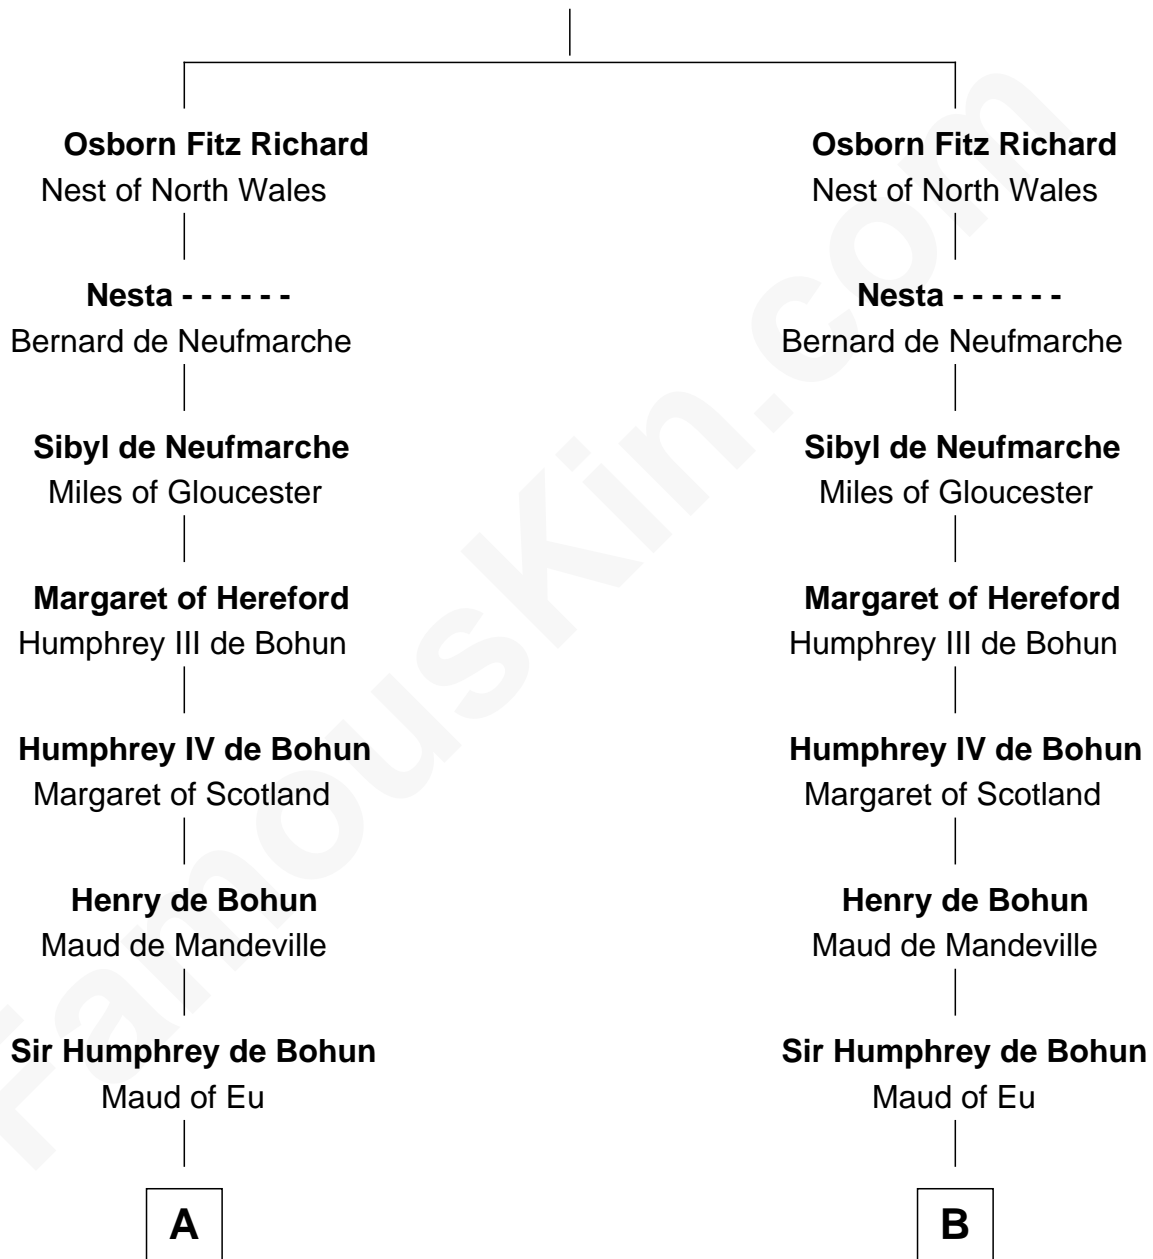

## Relationship Chart of

### Robert Abell

(c1605 - 1663) Great Migration Immigrant 1630

16th cousin 4 times removed of

### Jane Seymour

3rd Wife of King Henry VIII

**Richard Fitz Scrob**

-----

**C**

—  
**Sir Arthur Mainwaring**

Margaret Mainwaring

—  
**Mary Mainwaring**

Richard Cotton

—  
**Frances Cotton**

George Abell

—  
**Robert Abell**

*Great Migration Immigrant 1630*

FamousKin.com