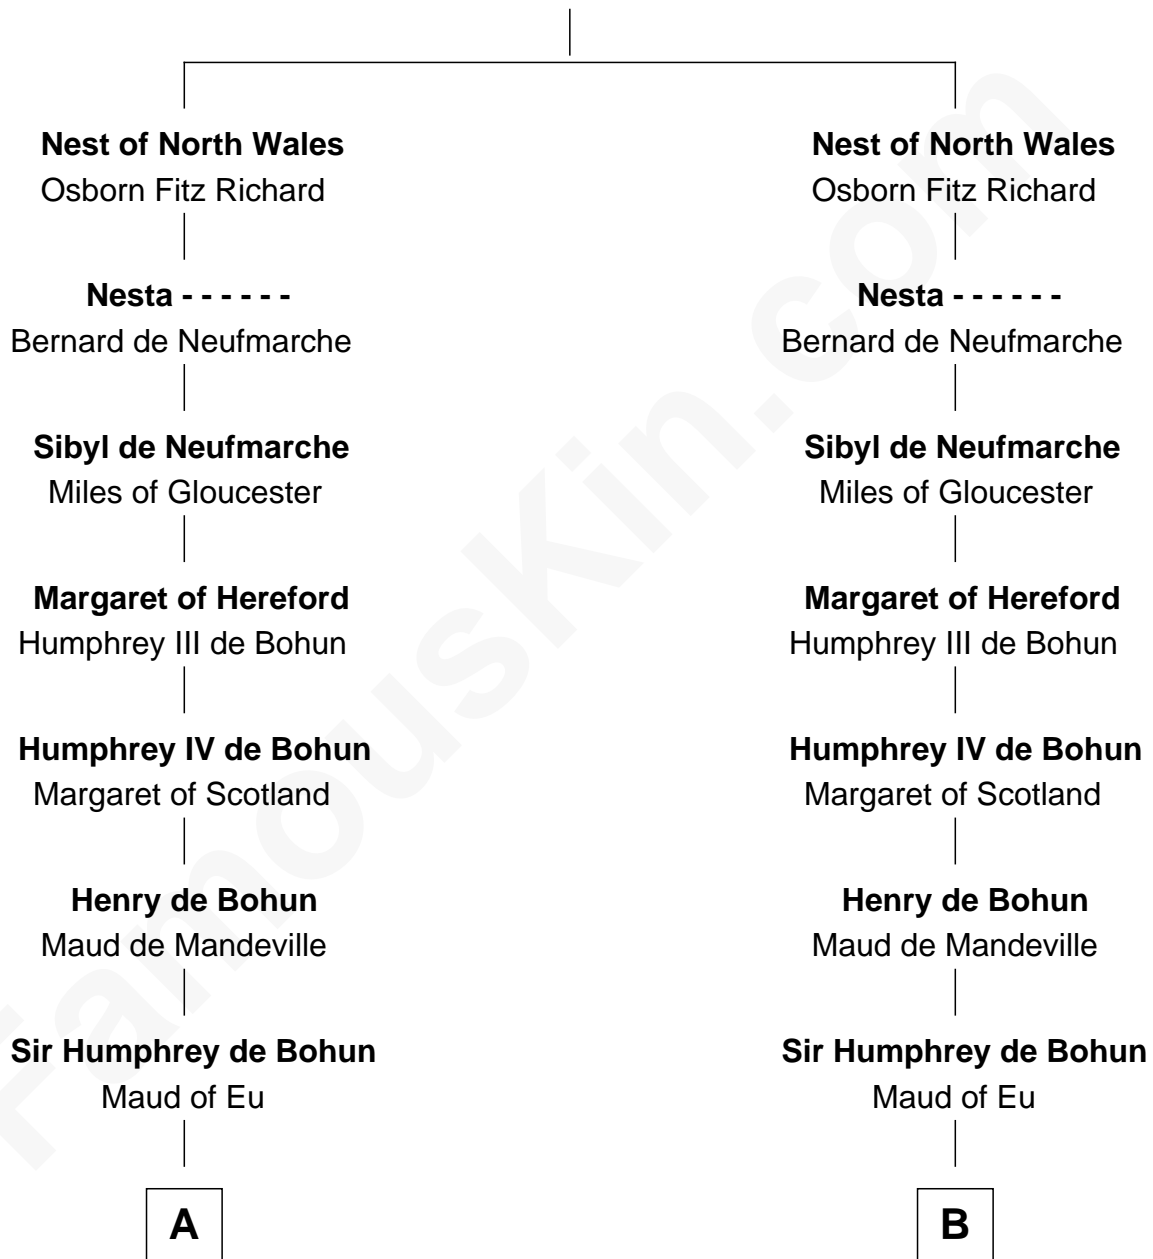

# FamousKin.com Relationship Chart of

**Robert Abell**

(c1605 - 1663) Great Migration Immigrant 1630

16th cousin 4 times removed of

**Jane Seymour**

3rd Wife of King Henry VIII

**Gruffydd I ap Llywelyn**

Edith - - - - -

**C**

—  
**Sir Arthur Mainwaring**

Margaret Mainwaring

—  
**Mary Mainwaring**

Richard Cotton

—  
**Frances Cotton**

George Abell

—  
**Robert Abell**

*Great Migration Immigrant 1630*

FamousKin.com