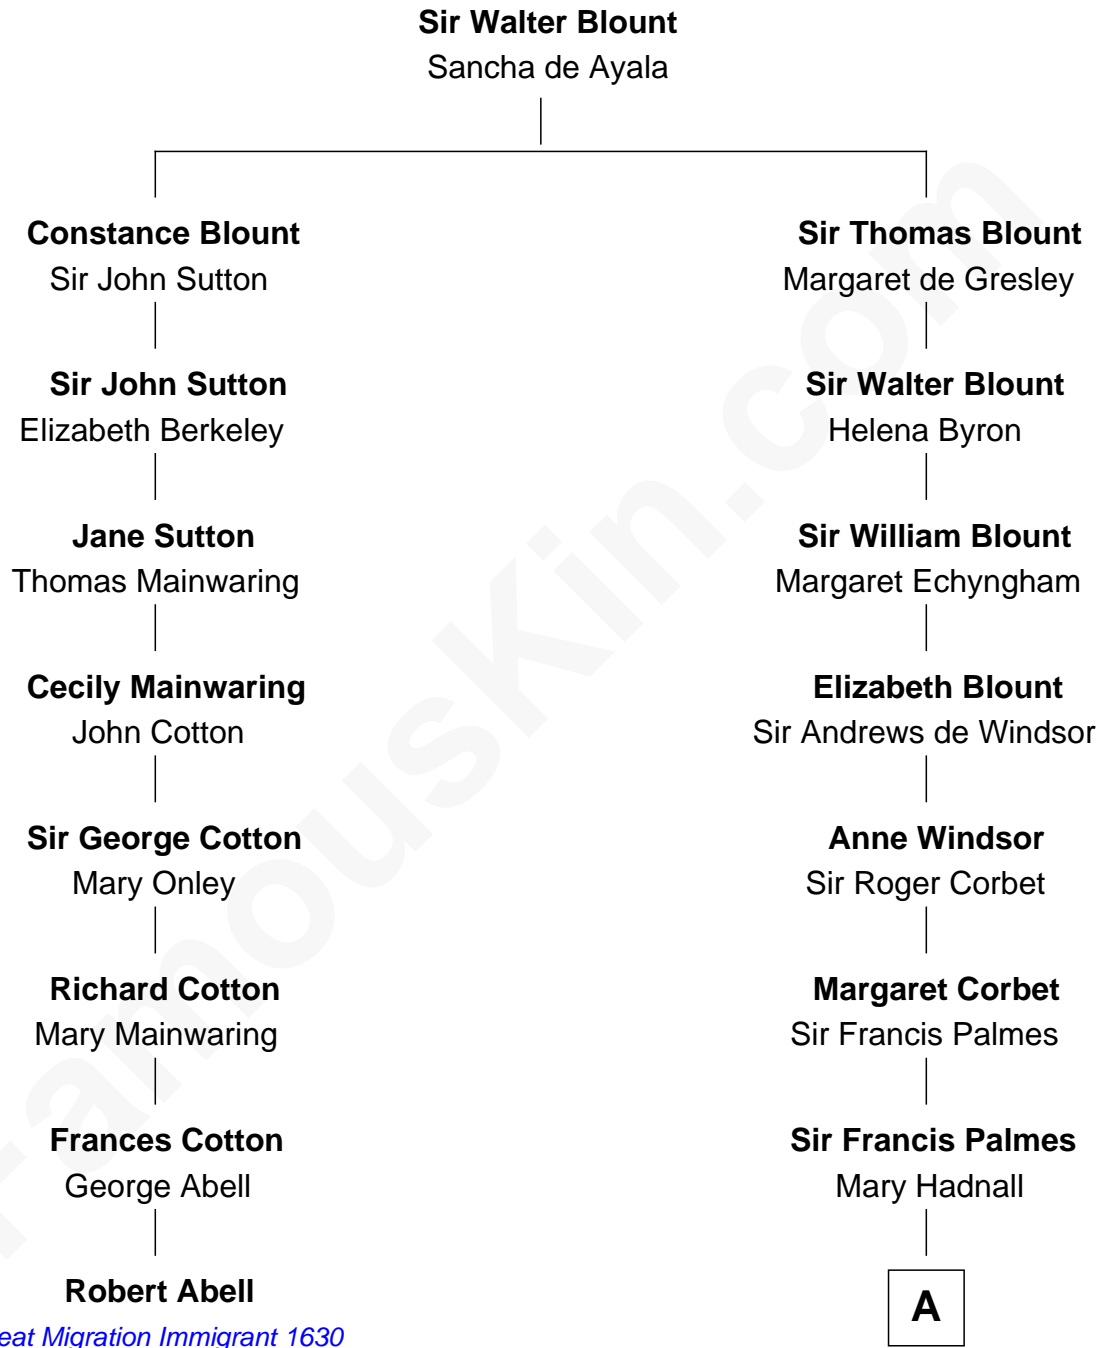

FamousKin.com

Relationship Chart of

Robert Abell

(c1605 - 1663) *Great Migration Immigrant 1630*

7th cousin 12 times removed of

Benedict Cumberbatch

Movie, Television and Stage Actor

A

Andrew Palmes
Elizabeth Harrison

Elizabeth Palmes
Robert Chambers

Charles Chambers
Rebecca Patefield

Rebecca Chambers
Daniel Russell

Richard Russell
Mary Cary

Rebecca Russell
Joseph Cordis

Rebecca Cordis
John Walley Langdon