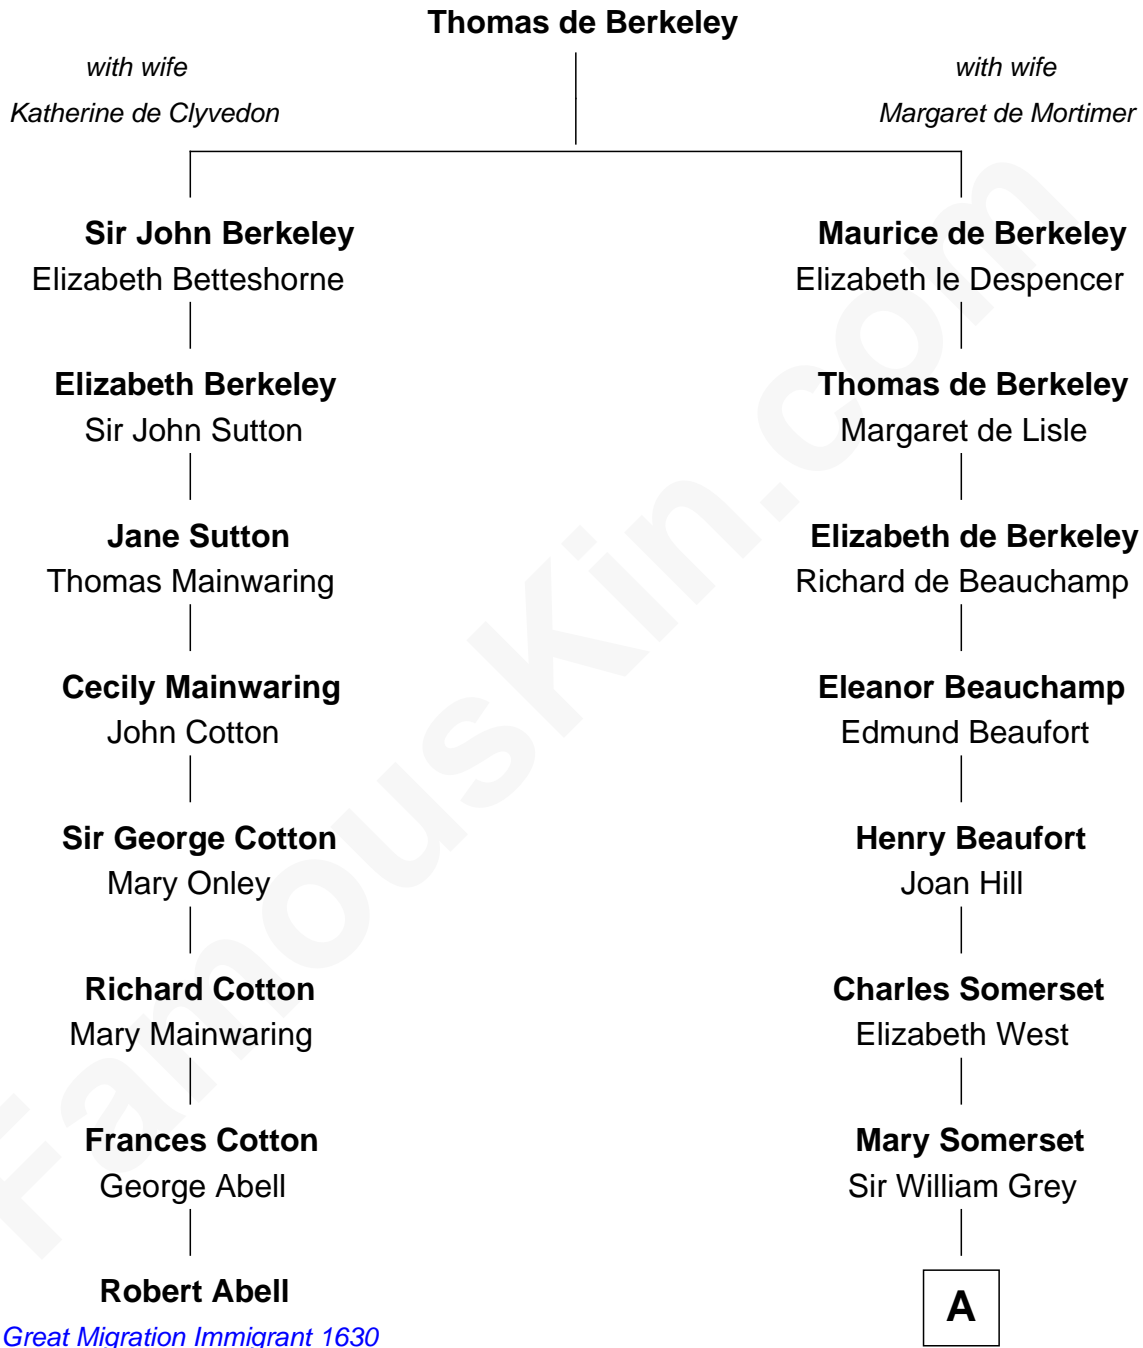

FamousKin.com

Relationship Chart of

Robert Abell

(c1605 - 1663) *Great Migration Immigrant 1630*

7th cousin 13 times removed of

Benedict Cumberbatch

Movie, Television and Stage Actor

A

Honora Grey

Henry Denny

Katherine Denny

Sir George Fleetwood

Honora Fleetwood

Sir David Watkins

Katherine Watkins

Sir David Foulis

Caroline Chaloner

Abraham Parry Cumberbatch

Robert William Cumberbatch

Louisa Grace Hanson

B