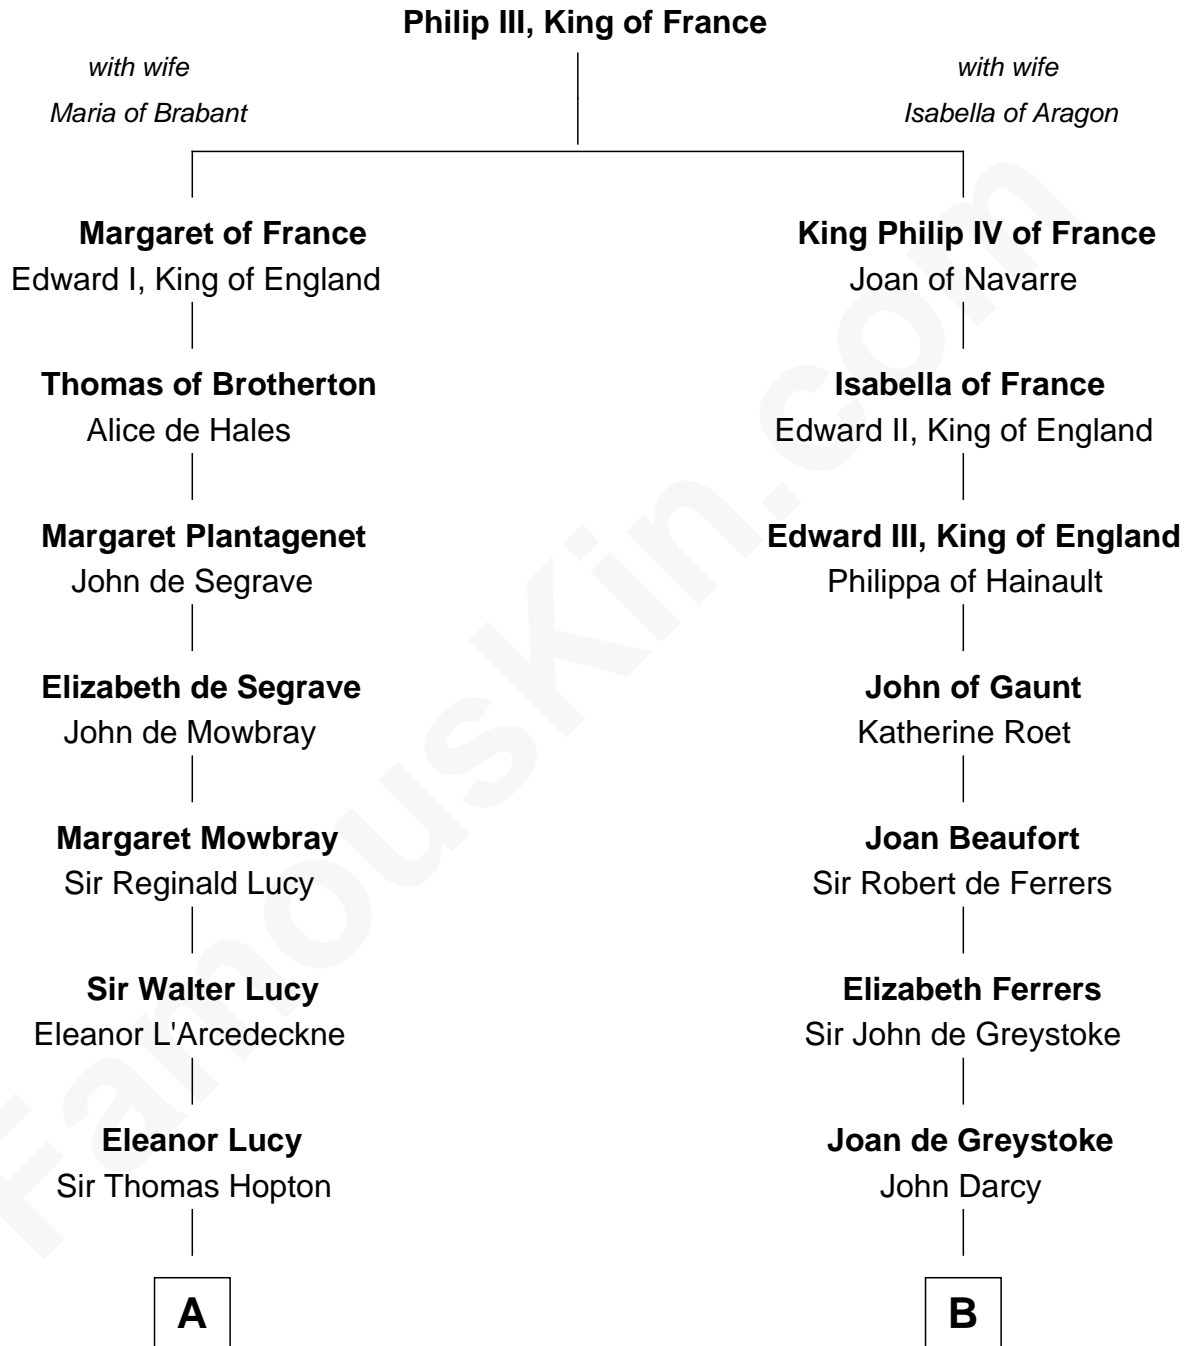

FamousKin.com

Relationship Chart of

Robert Abell

(c1605 - 1663) Great Migration Immigrant 1630

14th cousin 6 times removed of

Sir Arthur Conan Doyle
 Author, "Sherlock Holmes"

C

William Pack
Catherine Scott

Catherine Pack
William Foley

Mary Josephine Elizabeth Foley
Charles Altamont Doyle

Sir Arthur Conan Doyle
Author, "Sherlock Holmes"

FamousKin.com