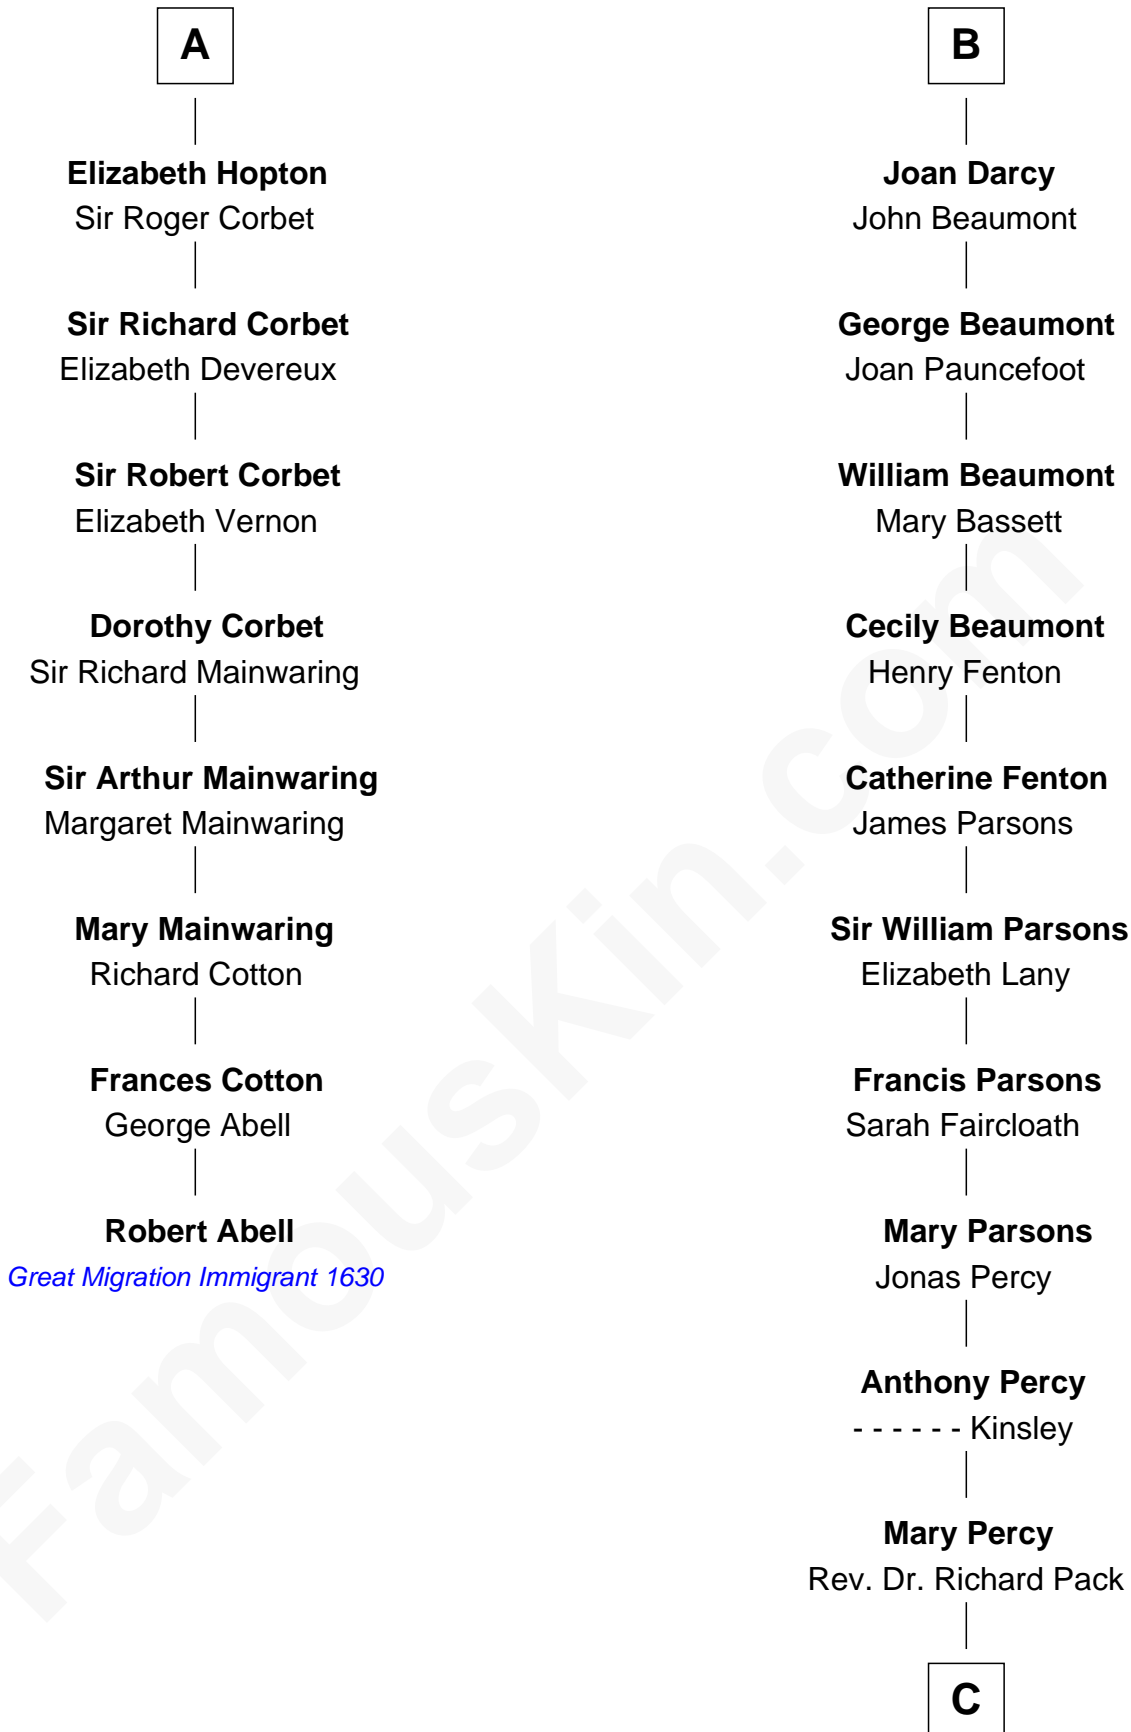

FamousKin.com

Relationship Chart of

Robert Abell

(c1605 - 1663) Great Migration Immigrant 1630

14th cousin 6 times removed of

Sir Arthur Conan Doyle
 Author, "Sherlock Holmes"

C

William Pack
Catherine Scott

Catherine Pack
William Foley

Mary Josephine Elizabeth Foley
Charles Altamont Doyle

Sir Arthur Conan Doyle
Author, "Sherlock Holmes"

FamousKin.com