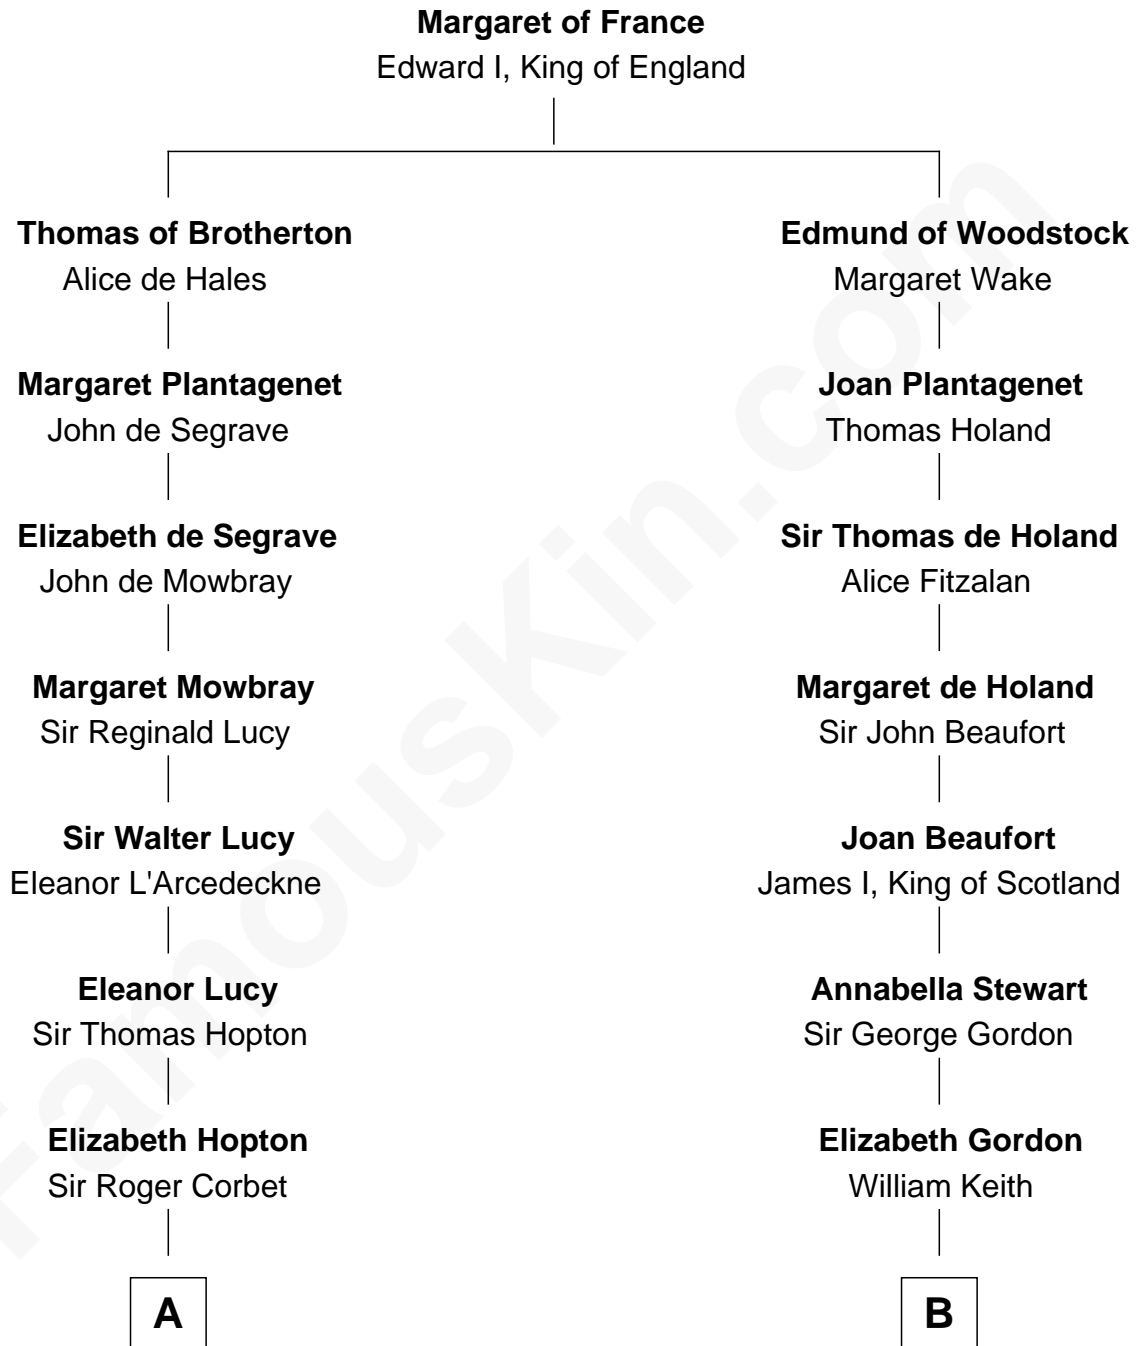

FamousKin.com Relationship Chart of

Robert Abell

(c1605 - 1663) Great Migration Immigrant 1630

13th cousin 7 times removed of

Alan Turing

WWII Codebreaker of Nazi Enigma Machine

C

Jean Stewart Fraser

John Robert Turing

Rev. John Robert Turing

Fanny Montague Boyd

Julius Matheson Turing

Ethel Sara Stoney

Alan Turing

WWII Codebreaker of Nazi Enigma Machine

FamousKin.com