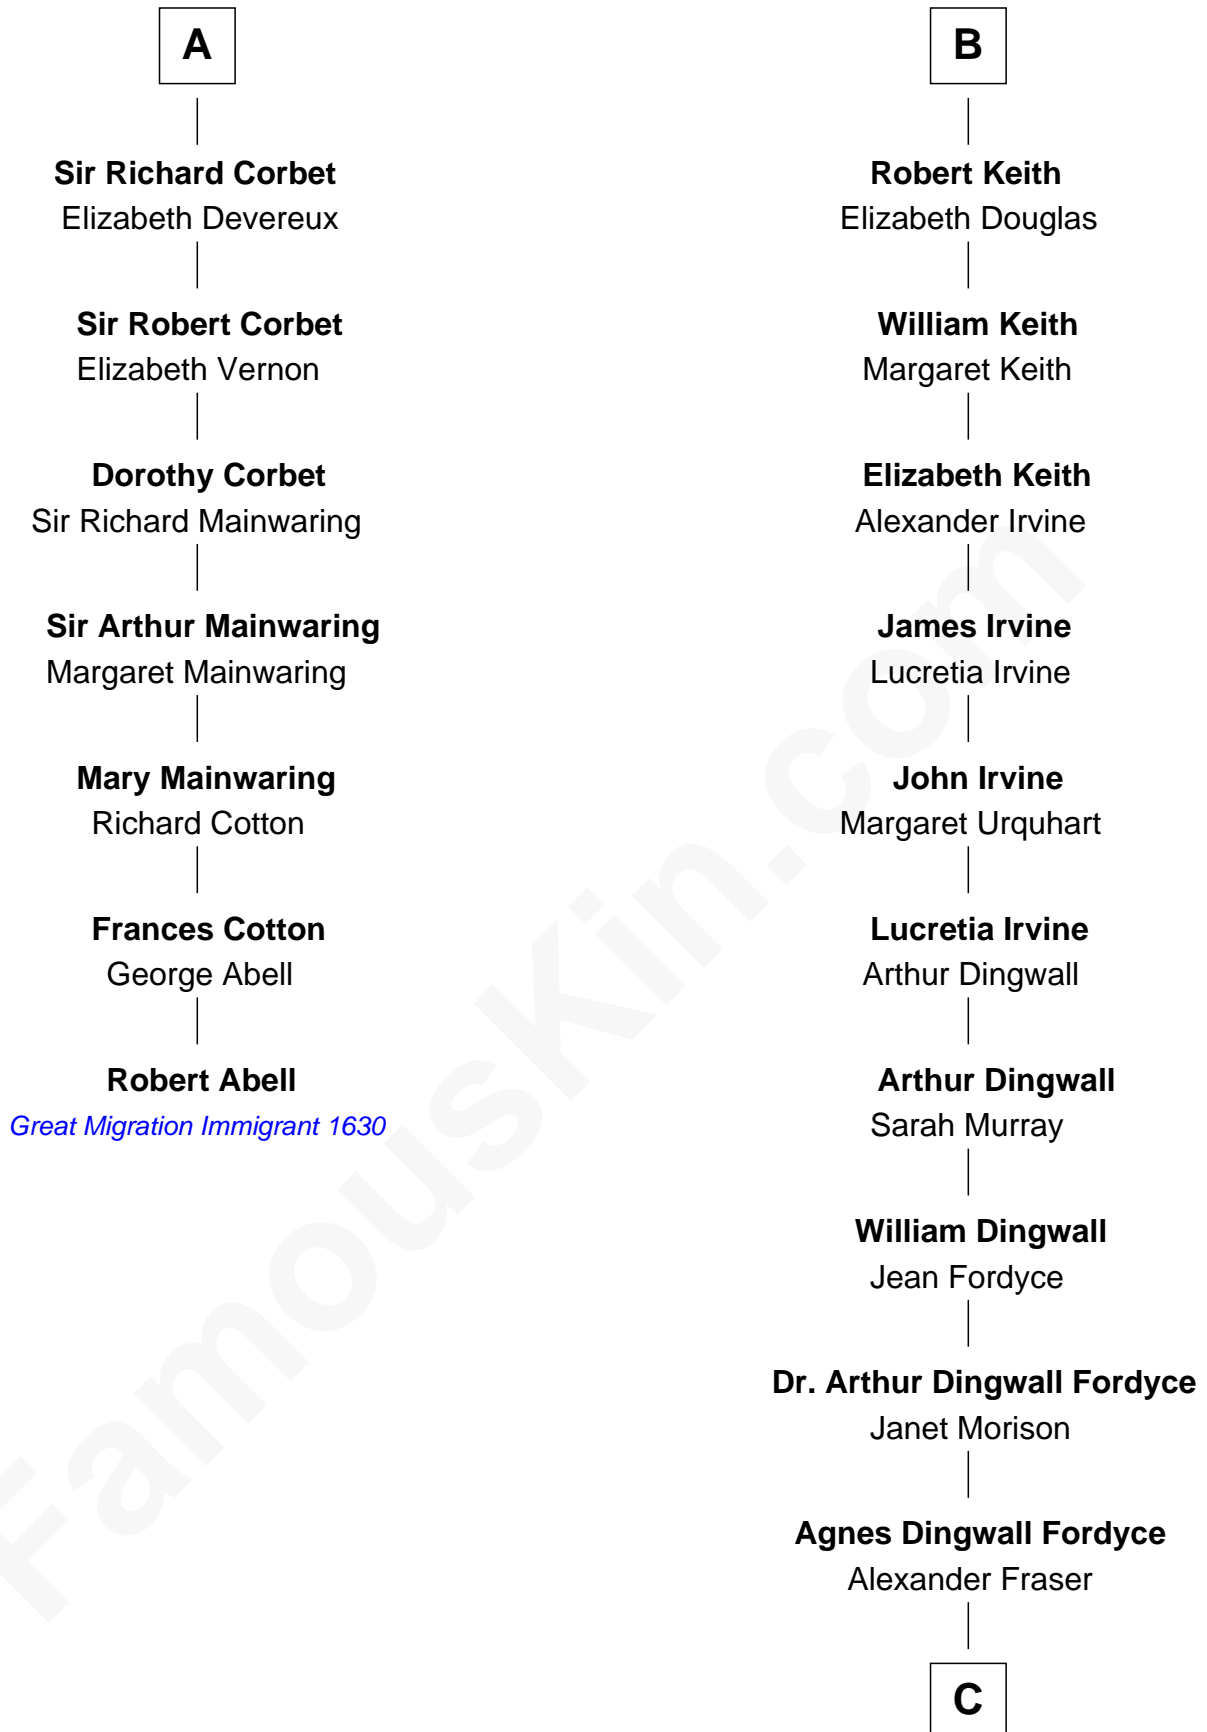

FamousKin.com Relationship Chart of

Robert Abell

(c1605 - 1663) Great Migration Immigrant 1630

13th cousin 7 times removed of

Alan Turing

WWII Codebreaker of Nazi Enigma Machine

C

Jean Stewart Fraser

John Robert Turing

Rev. John Robert Turing

Fanny Montague Boyd

Julius Matheson Turing

Ethel Sara Stoney

Alan Turing

WWII Codebreaker of Nazi Enigma Machine

FamousKin.com