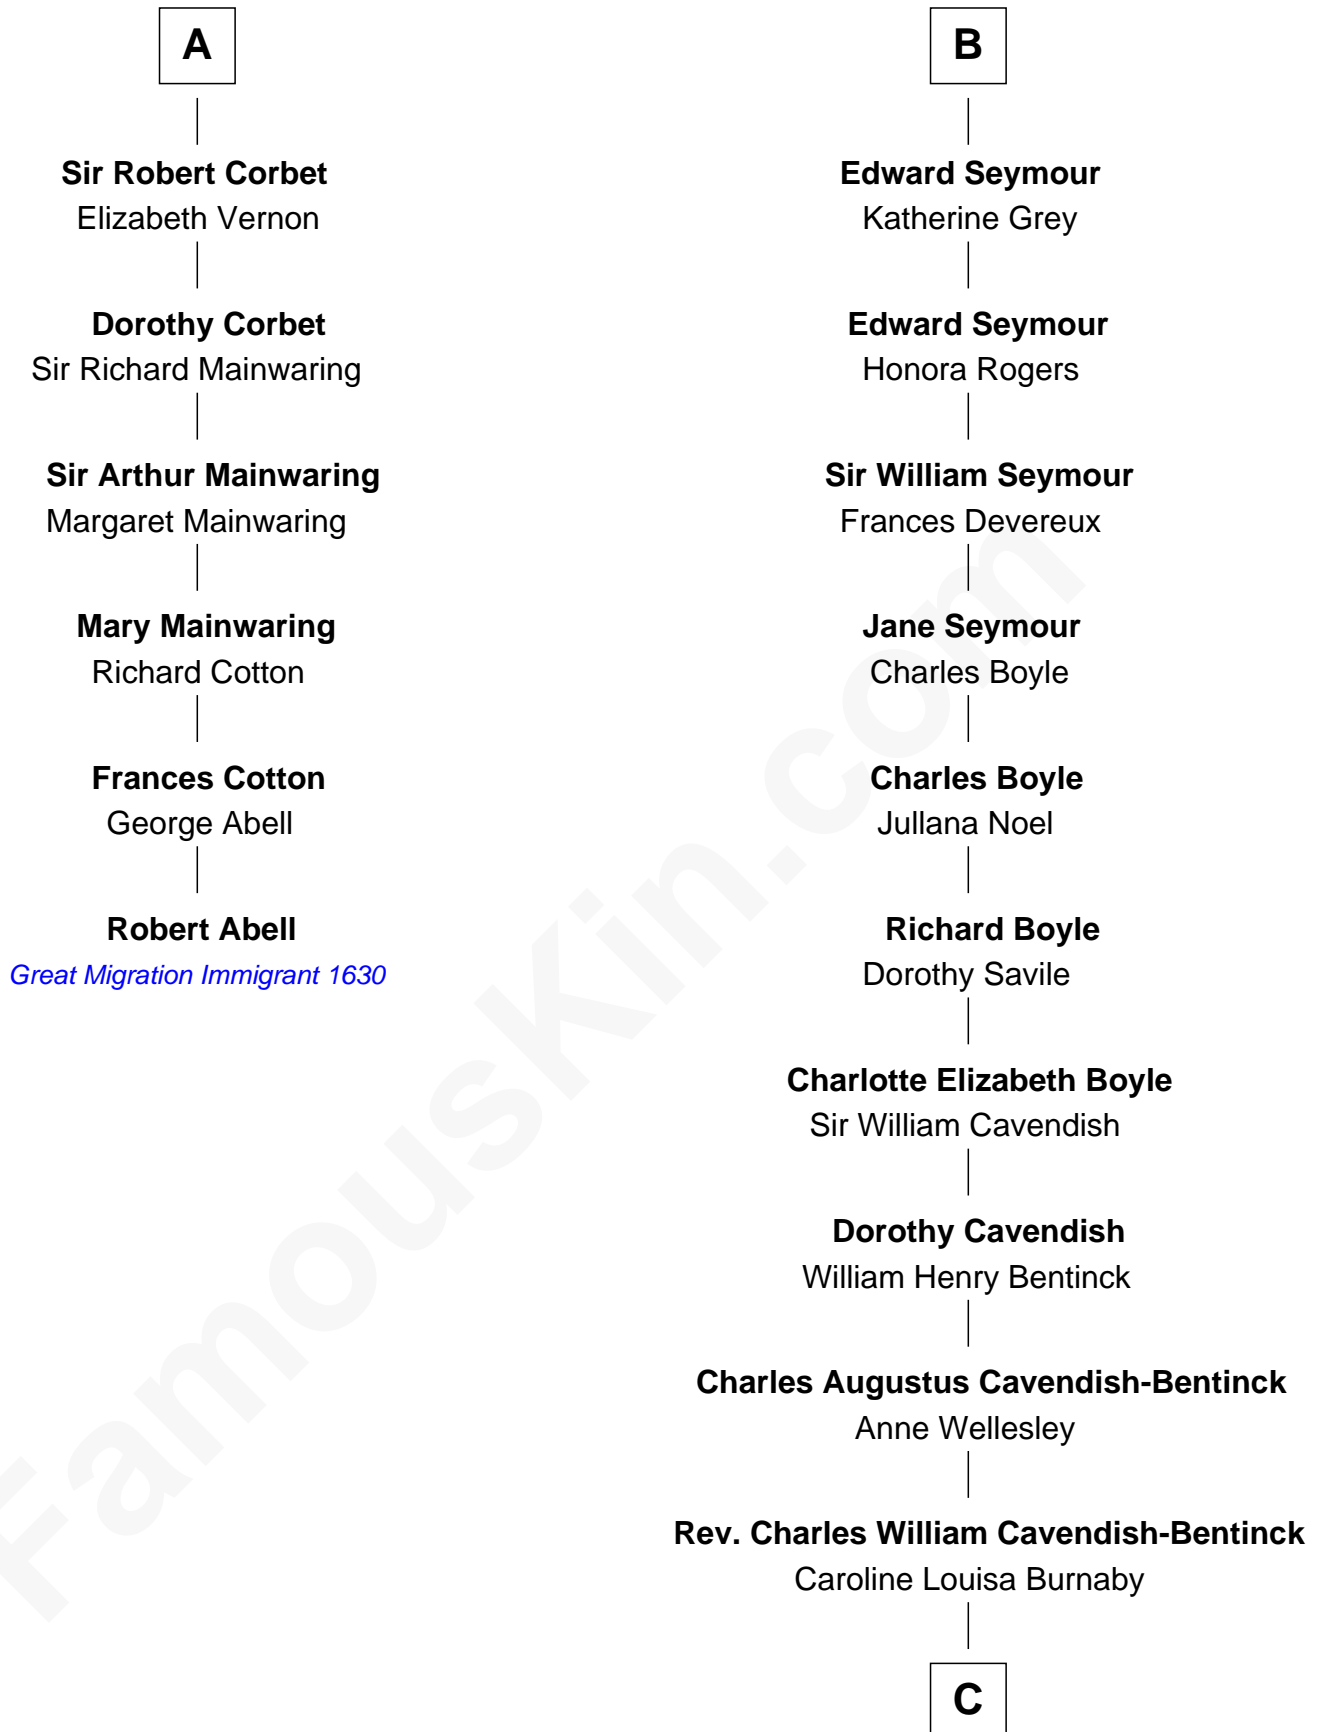

## Relationship Chart of

### Robert Abell

(c1605 - 1663) Great Migration Immigrant 1630

12th cousin 7 times removed of

### Queen Elizabeth II

Queen of the United Kingdom

C

**Cecilia Nina Cavendish-Bentinck**

Claude George Bowes-Lyon

**Elizabeth Bowes-Lyon**

George VI, King of the United Kingdom

**Queen Elizabeth II**