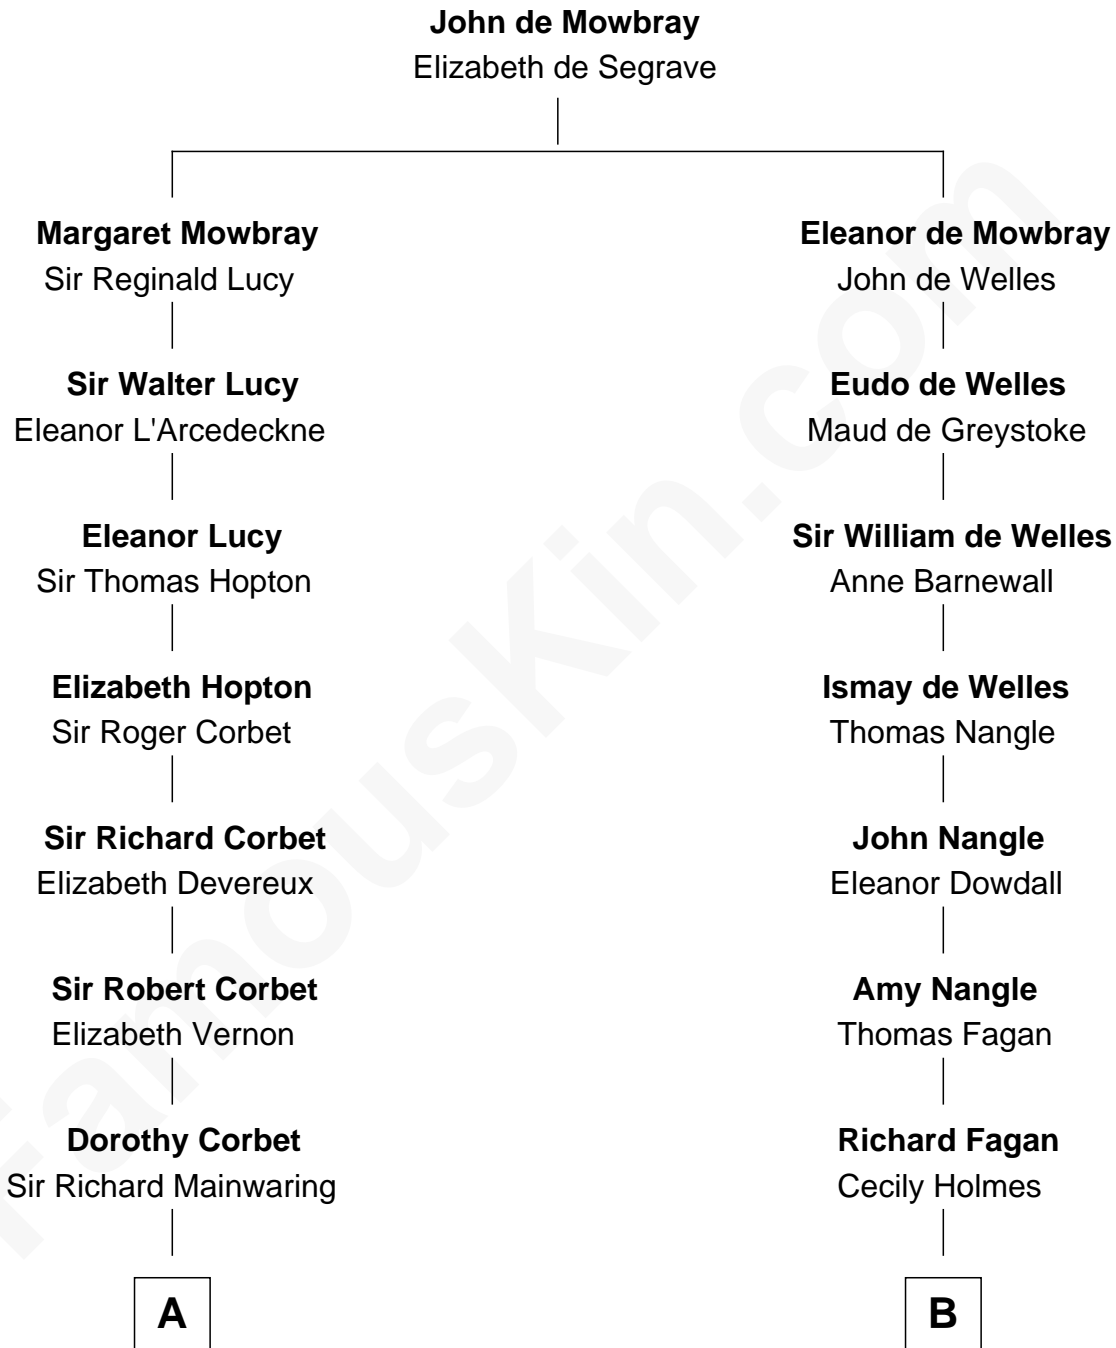

FamousKin.com Relationship Chart of

Robert Abell

(c1605 - 1663) Great Migration Immigrant 1630

10th cousin 7 times removed of

Queen Elizabeth II

Queen of the United Kingdom

Elizabeth II photo by [Eric Draper](#)