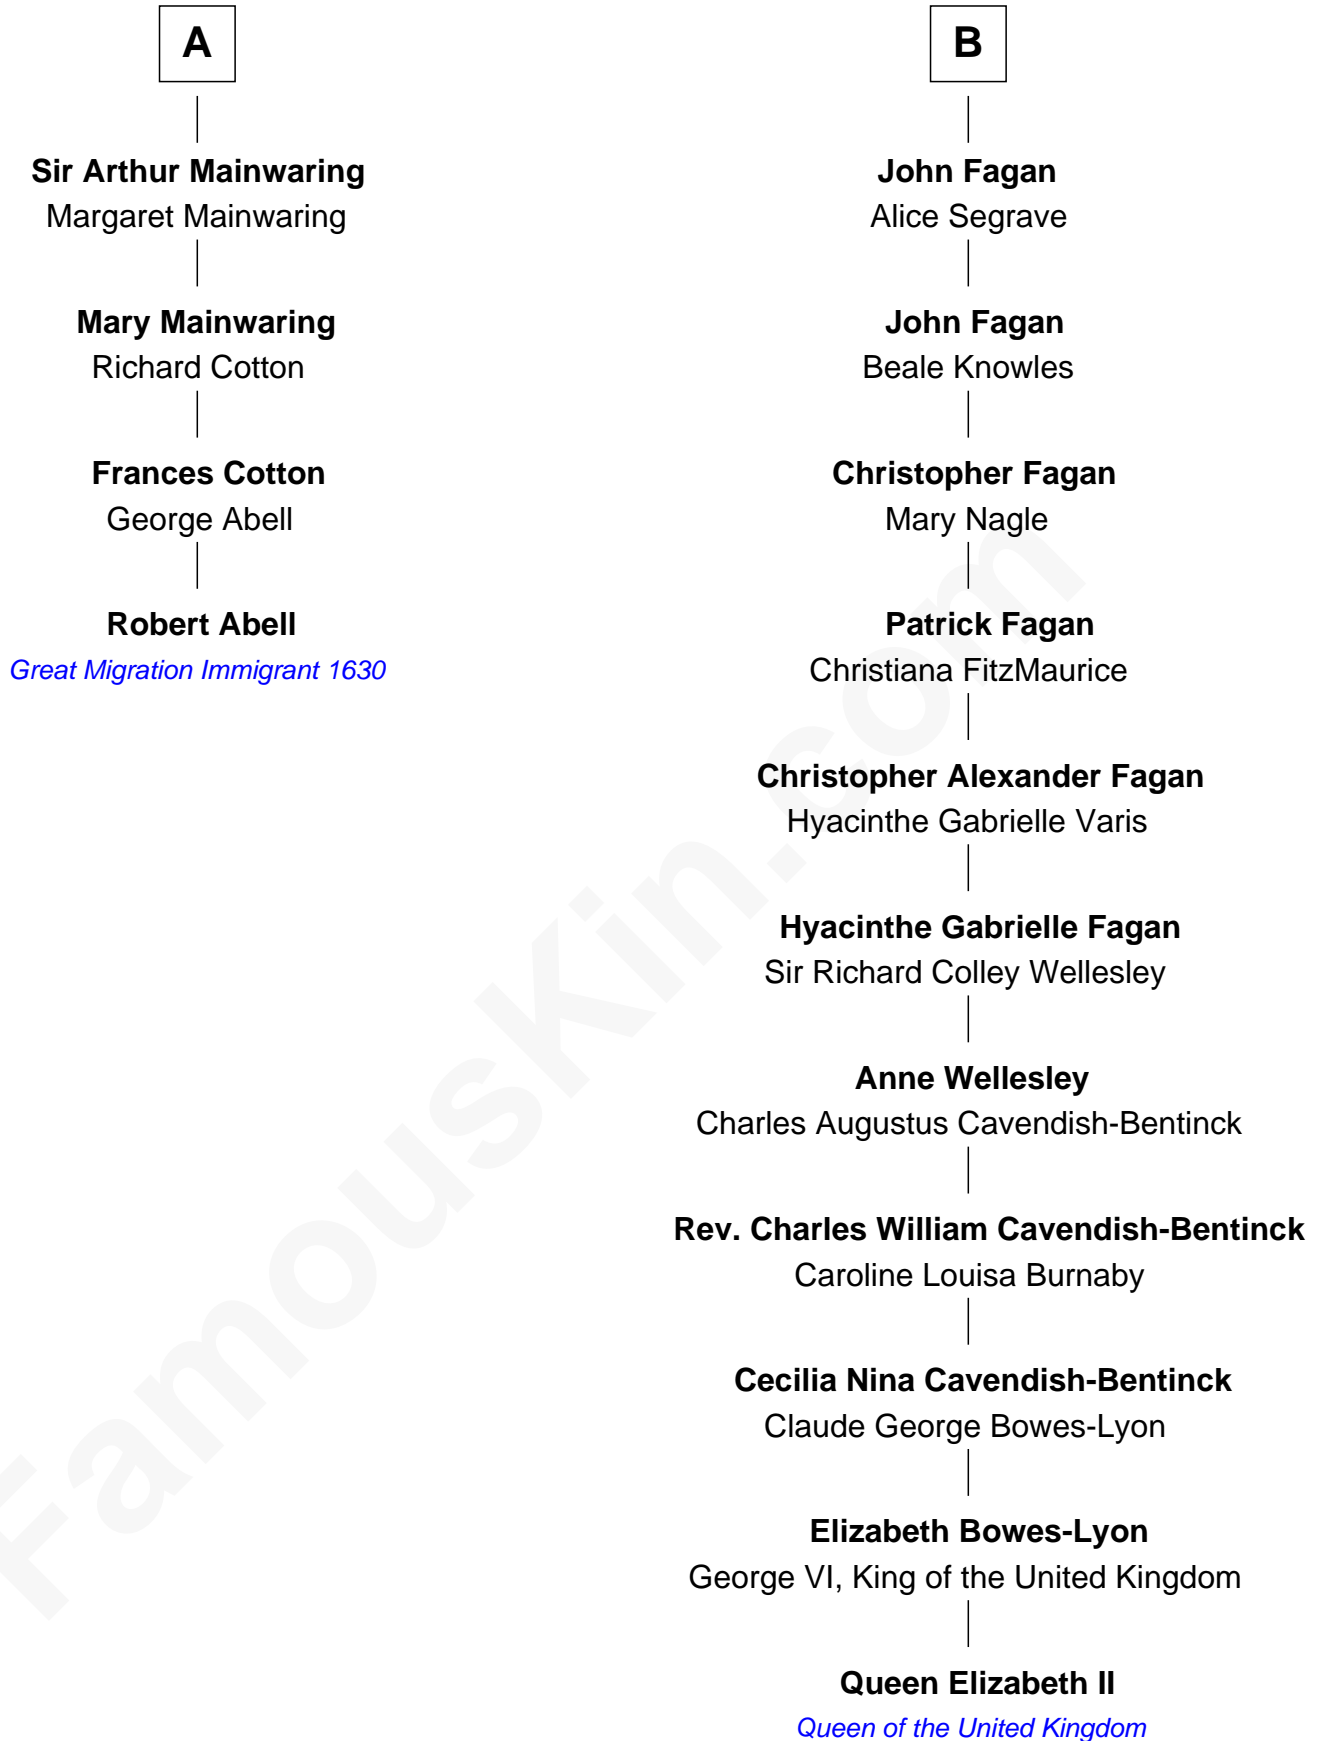

FamousKin.com Relationship Chart of

Robert Abell

(c1605 - 1663) Great Migration Immigrant 1630

10th cousin 7 times removed of

Queen Elizabeth II

Queen of the United Kingdom

Elizabeth II photo by [Eric Draper](#)