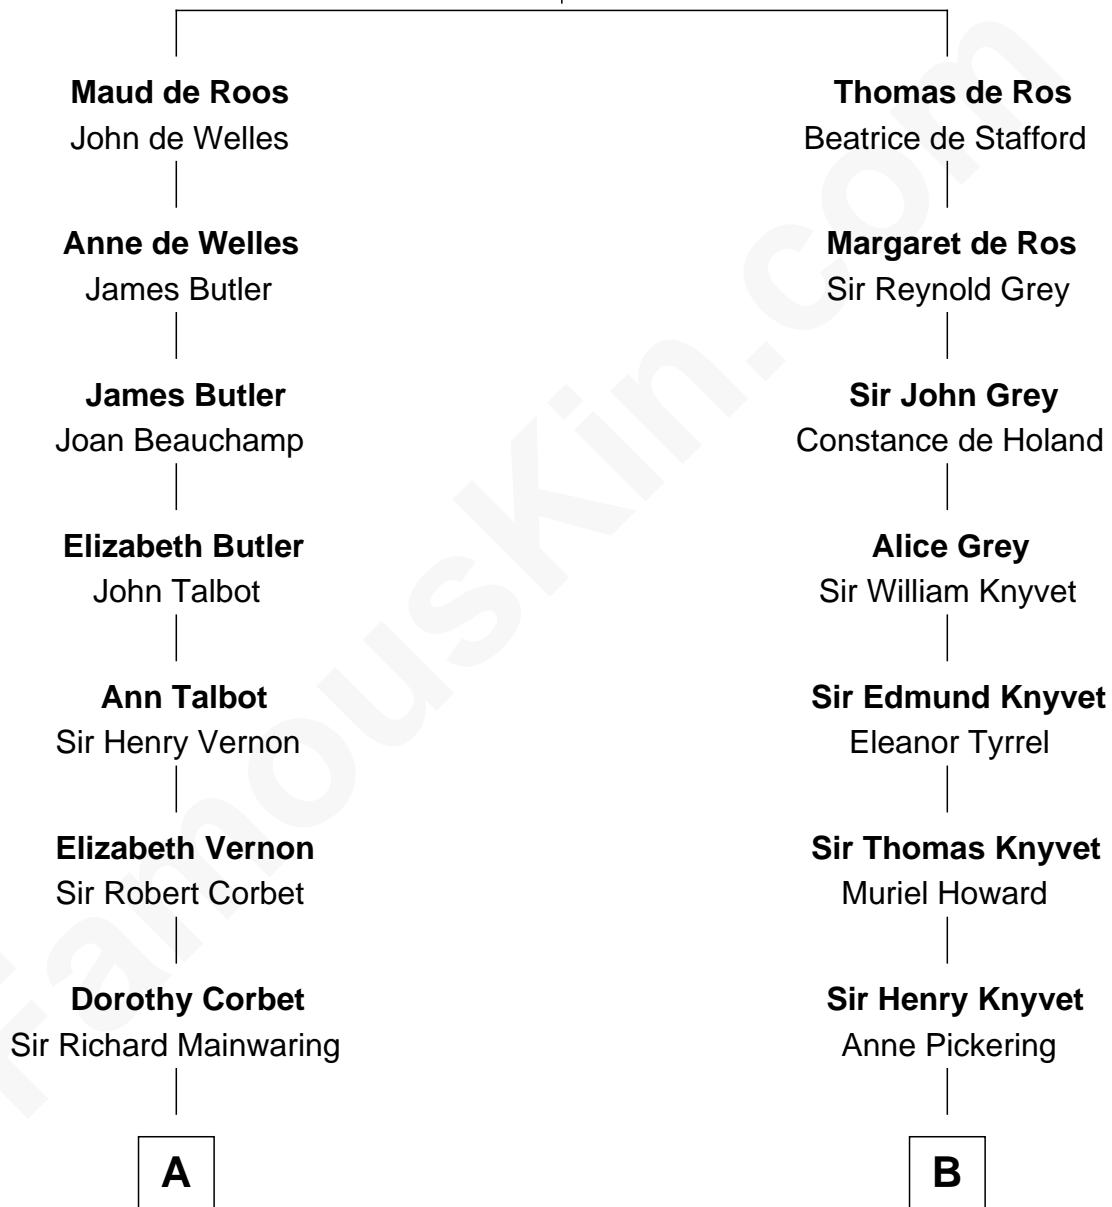

FamousKin.com Relationship Chart of

Robert Abell

(c1605 - 1663) Great Migration Immigrant 1630

10th cousin 9 times removed of

Tilda Swinton

Movie Actress

Sir William de Ros
Margery de Badlesmere

C

Mariora Beatrice Evelyn Rochfort Alers-Hankey

Alan Henry Campbell Swinton

Sir John Swinton

Judith Balfour Killen

Tilda Swinton

Movie Actress

FamousKin.com