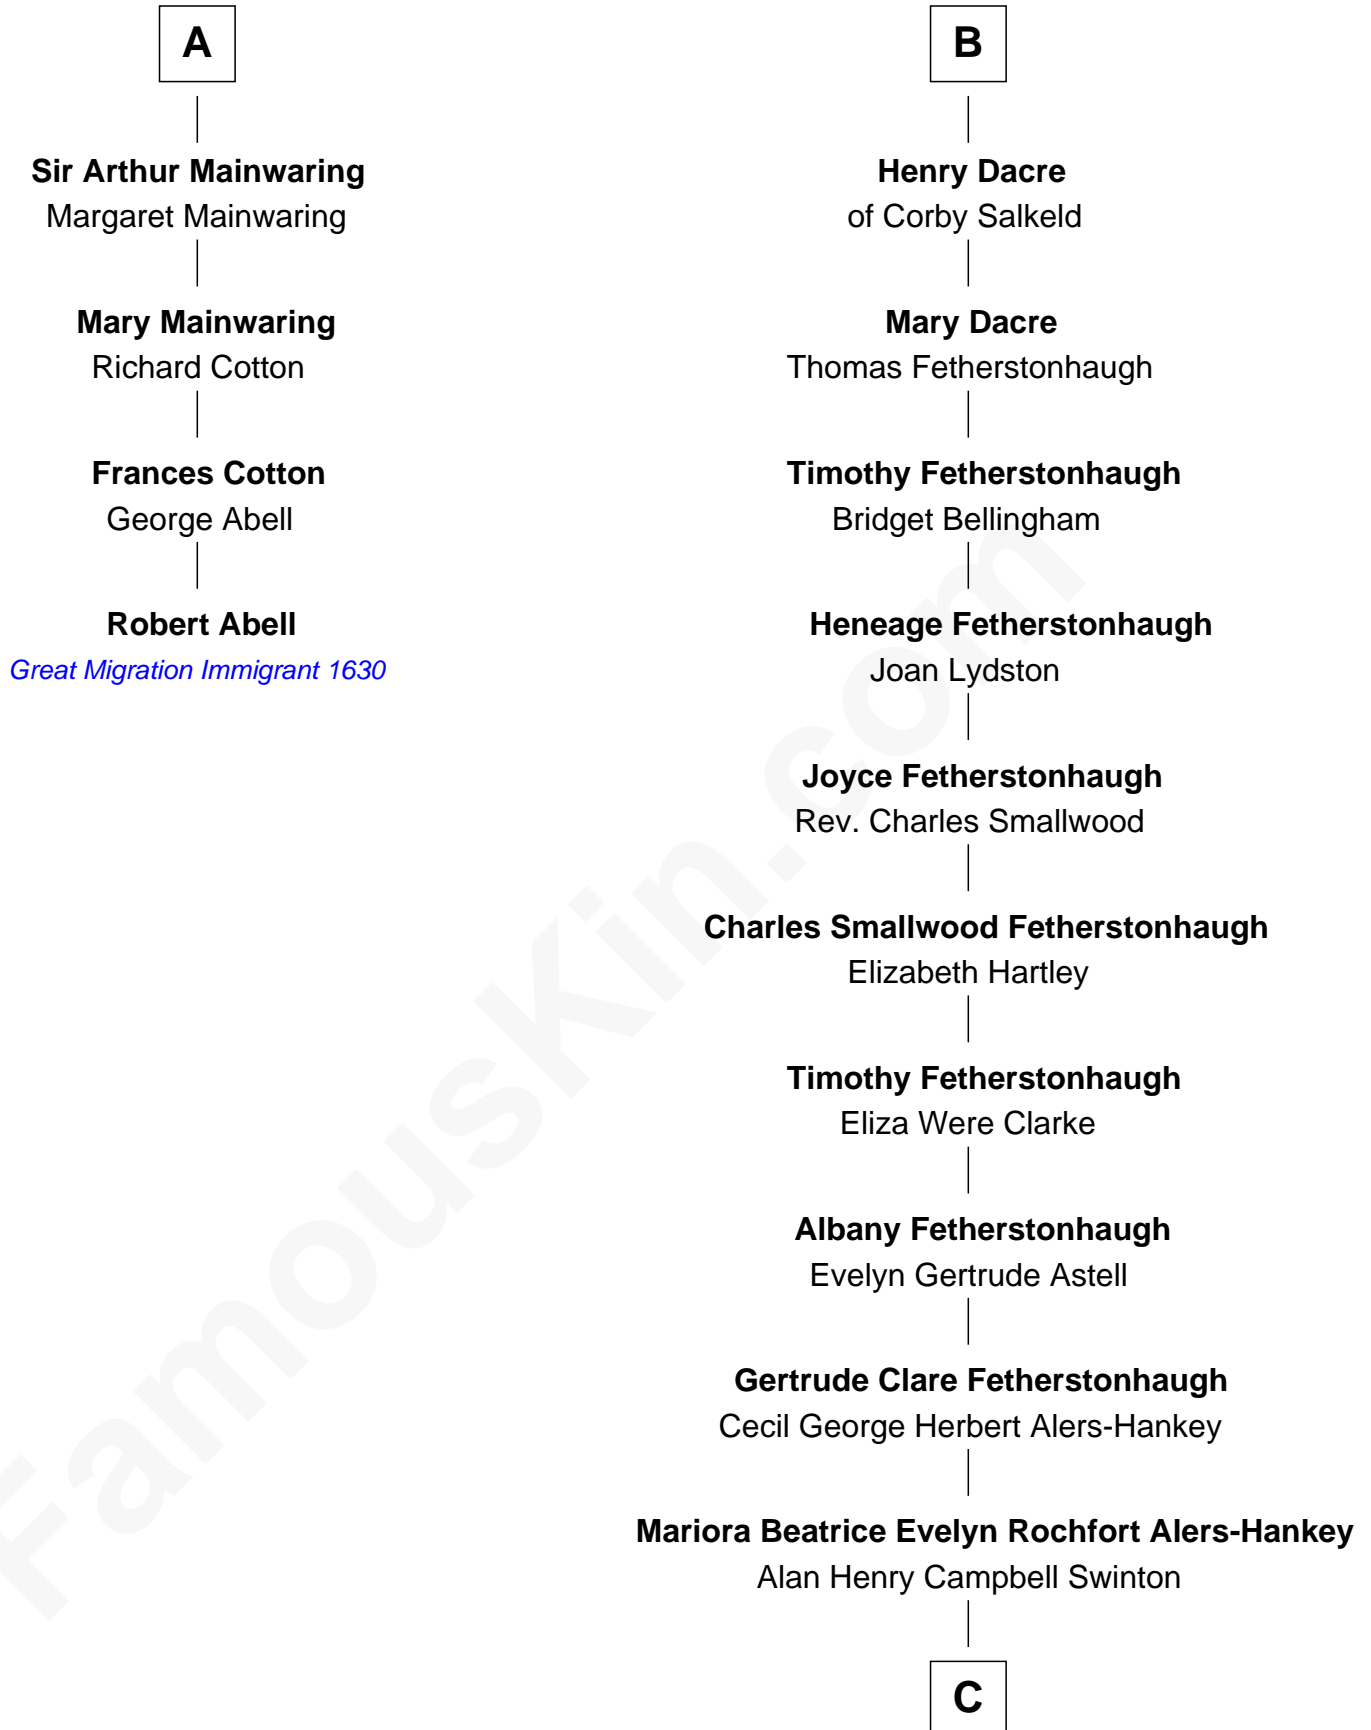

FamousKin.com Relationship Chart of

Robert Abell

(c1605 - 1663) Great Migration Immigrant 1630

10th cousin 8 times removed of

Tilda Swinton

Movie Actress

John de Mowbray
Elizabeth de Segrave

C

Sir John Swinton
Judith Balfour Killen

Tilda Swinton
Movie Actress

FamousKin.com