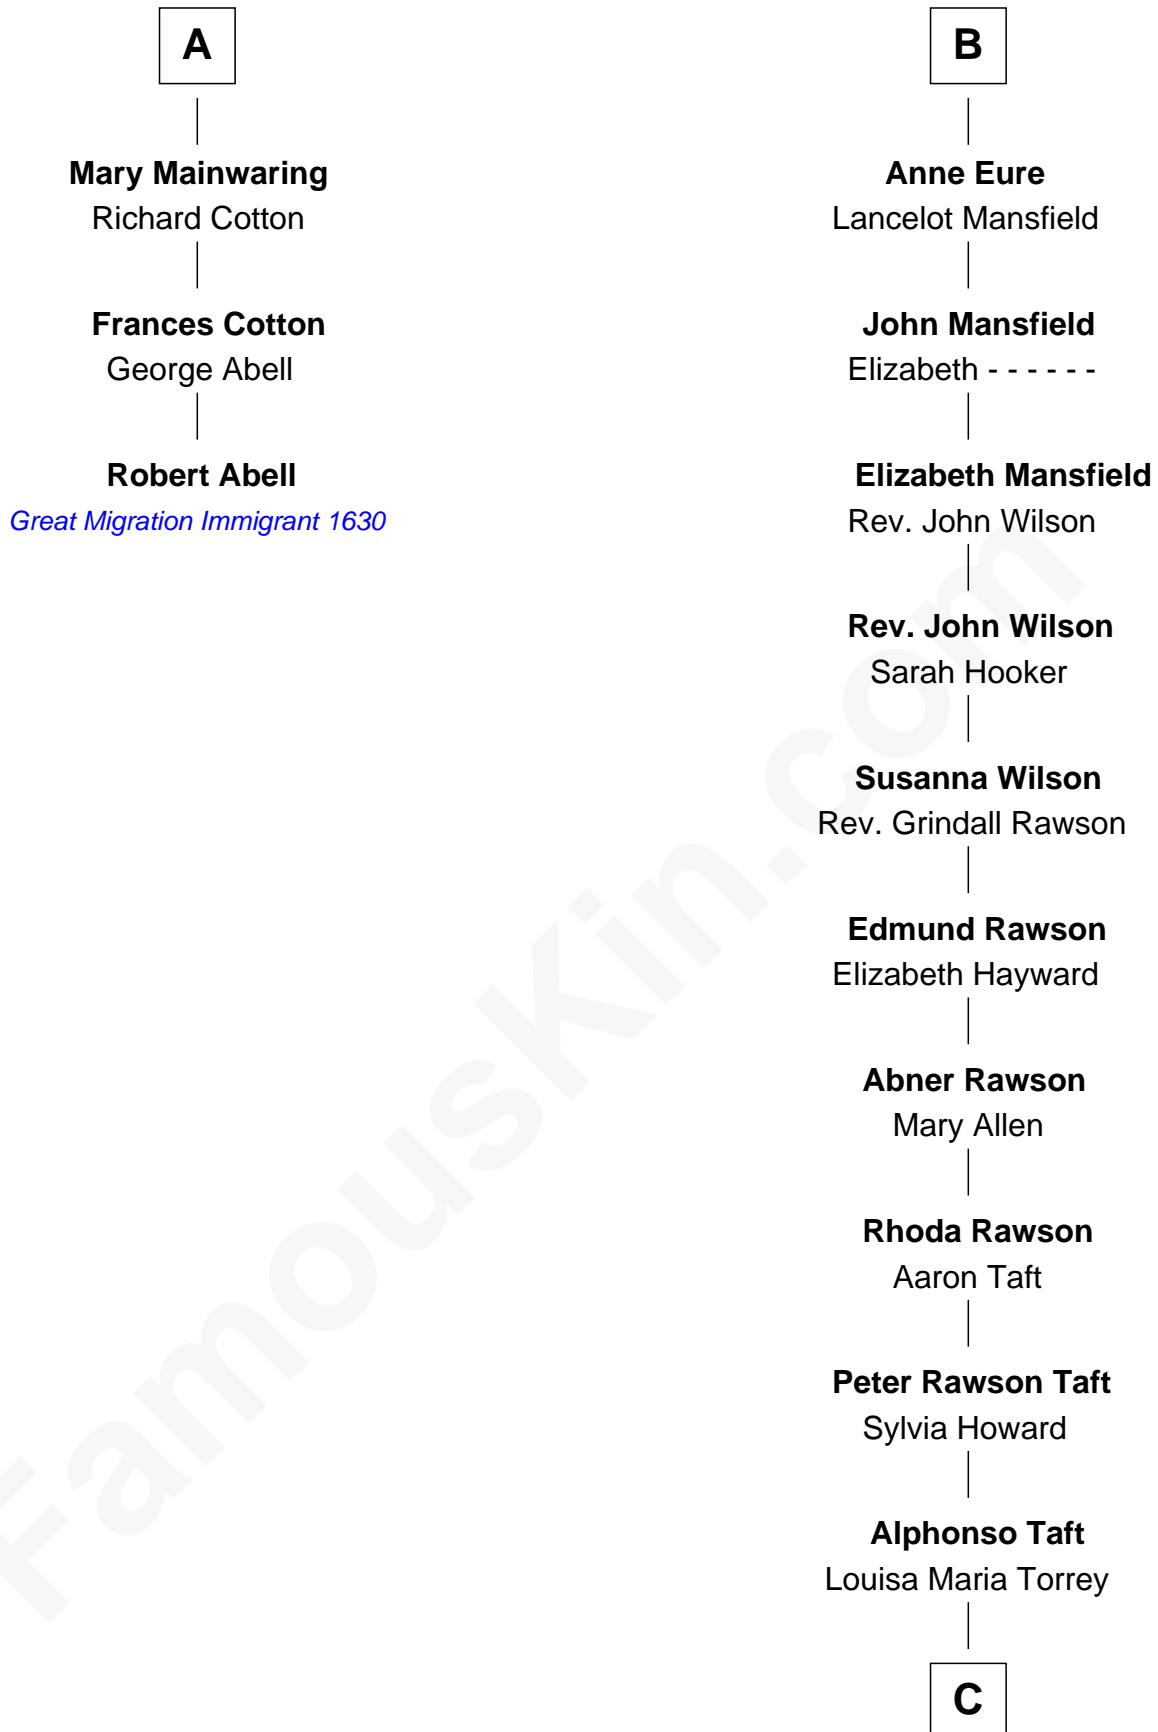

FamousKin.com Relationship Chart of

Robert Abell

(c1605 - 1663) Great Migration Immigrant 1630

9th cousin 11 times removed of

Bob Taft

67th Governor of Ohio

Sir Thomas de Beauchamp

Katherine de Mortimer

Sir William Beauchamp

Joan Fitzalan

Joan Beauchamp

James Butler

Elizabeth Butler

John Talbot

Ann Talbot

Sir Henry Vernon

Margery Conyers

Sir Ralph Bowes

Elizabeth Clifford

Margery Bowes

Sir Ralph Eure

B

C

William Howard Taft

Helen Louise Herron

Robert Alphonso Taft

Martha Wheaton Bowers

Robert Alphonso Taft

Blanca Duncan Noël

Bob Taft

67th Governor of Ohio

FamousKin.com