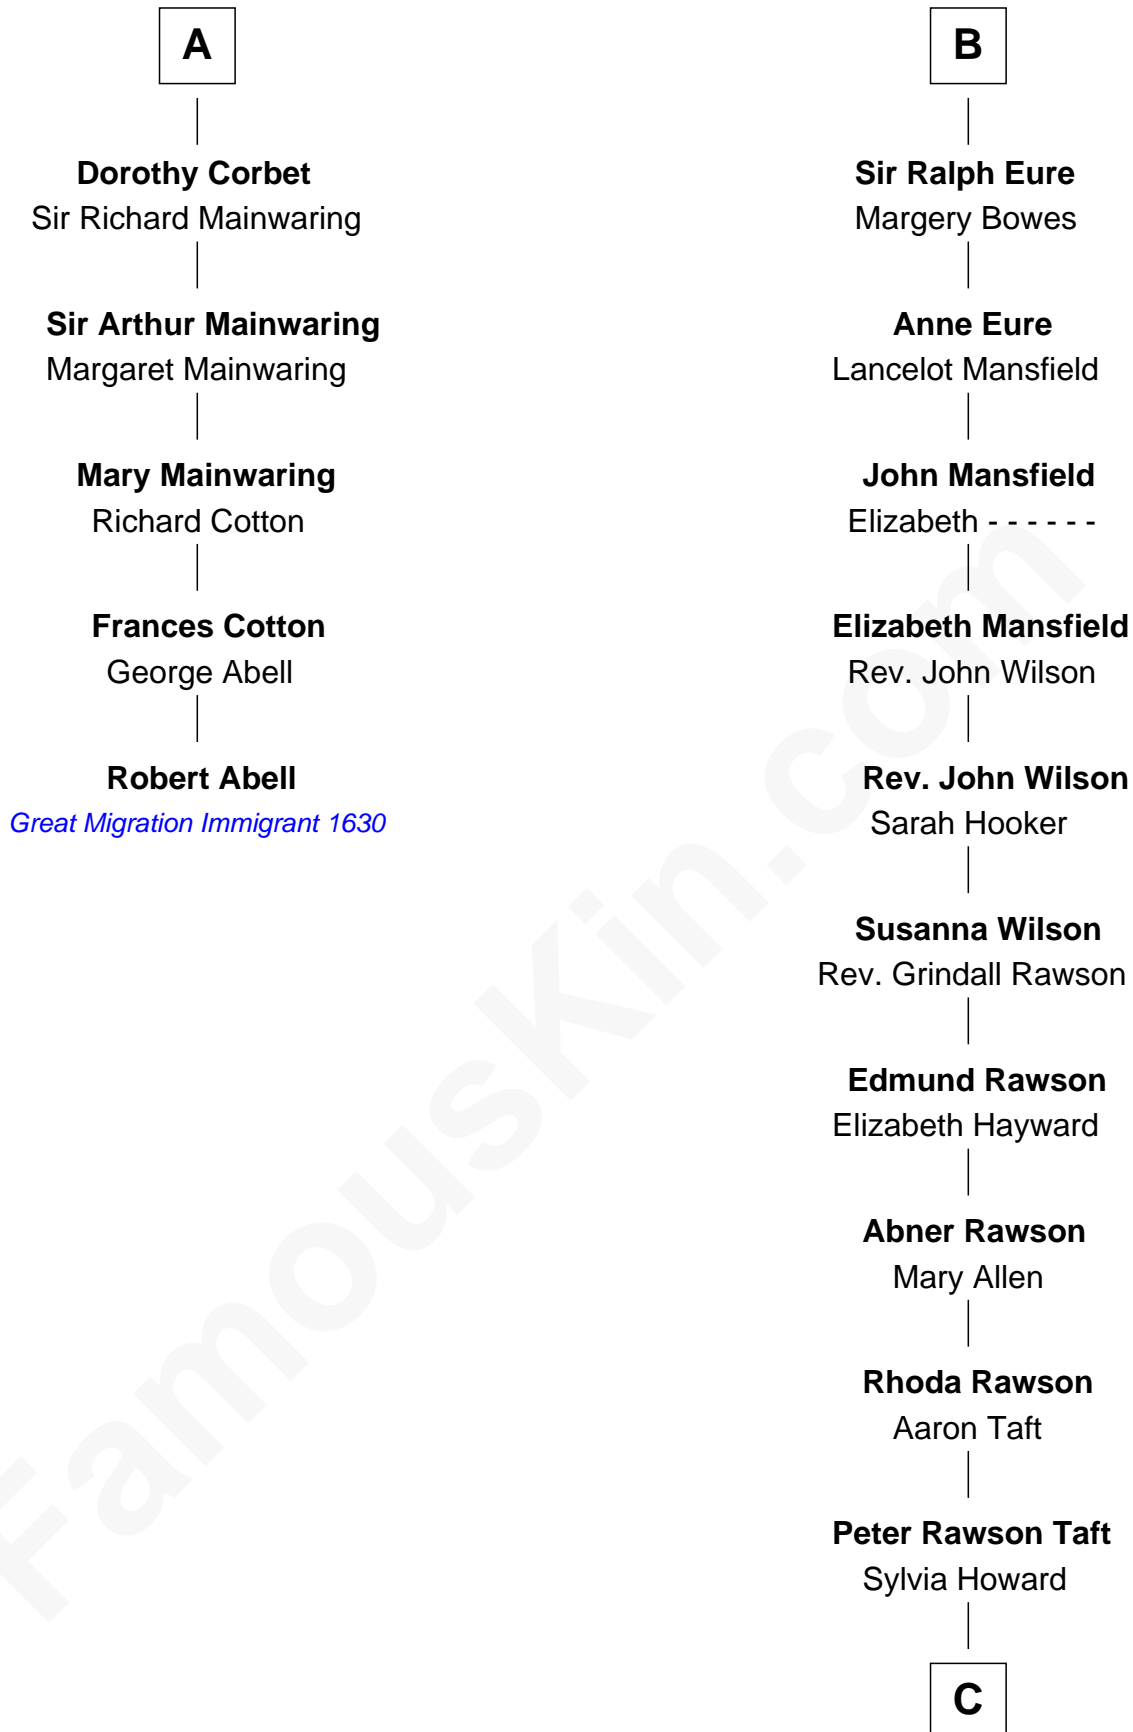

# FamousKin.com Relationship Chart of

**Robert Abell**

(c1605 - 1663) Great Migration Immigrant 1630

11th cousin 10 times removed of

**Bob Taft**

67th Governor of Ohio

**C**

—  
**Alphonso Taft**

Louisa Maria Torrey

—  
**William Howard Taft**

Helen Louise Herron

—  
**Robert Alphonso Taft**

Martha Wheaton Bowers

—  
**Robert Alphonso Taft**

Blanca Duncan Noël

—  
**Bob Taft**

*67th Governor of Ohio*

FamousKin.com