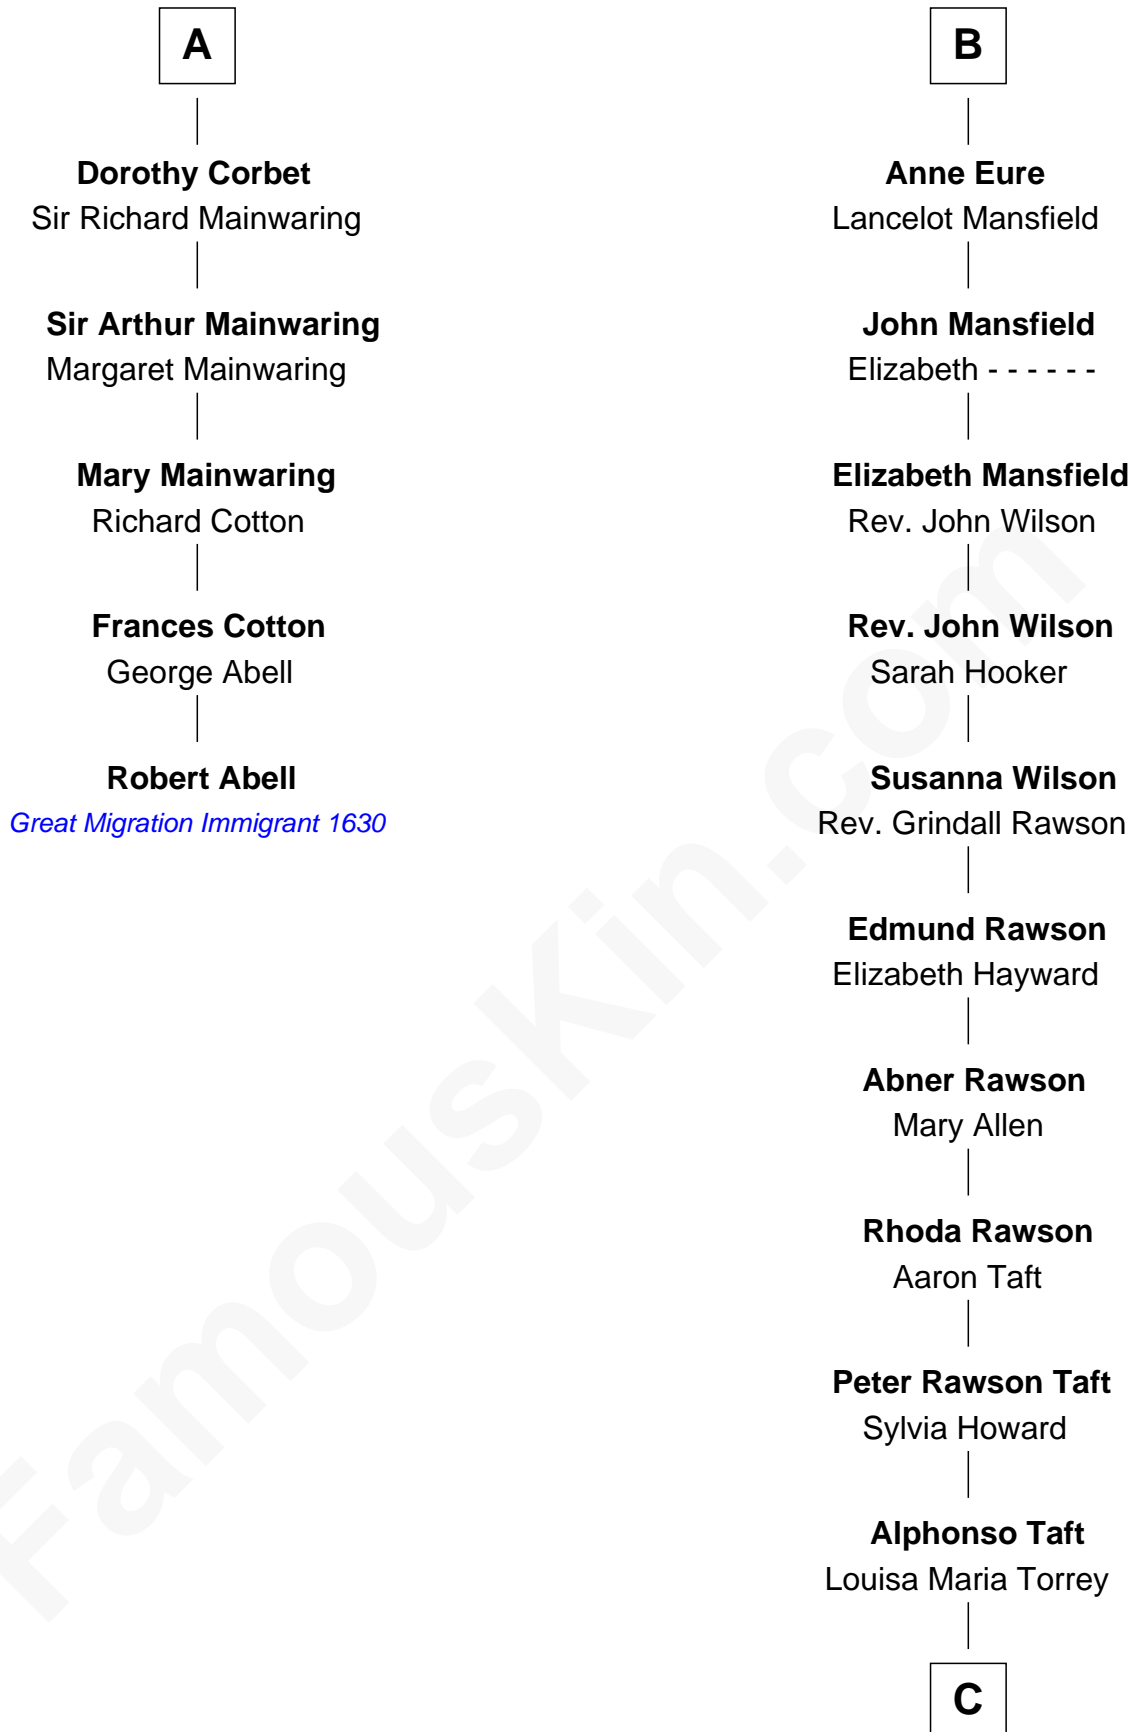

FamousKin.com Relationship Chart of

Robert Abell

(c1605 - 1663) Great Migration Immigrant 1630

11th cousin 9 times removed of

Bob Taft

67th Governor of Ohio

Edmund Fitzalan

Alice de Warenne

C

William Howard Taft

Helen Louise Herron

Robert Alphonso Taft

Martha Wheaton Bowers

Robert Alphonso Taft

Blanca Duncan Noël

Bob Taft

67th Governor of Ohio

FamousKin.com