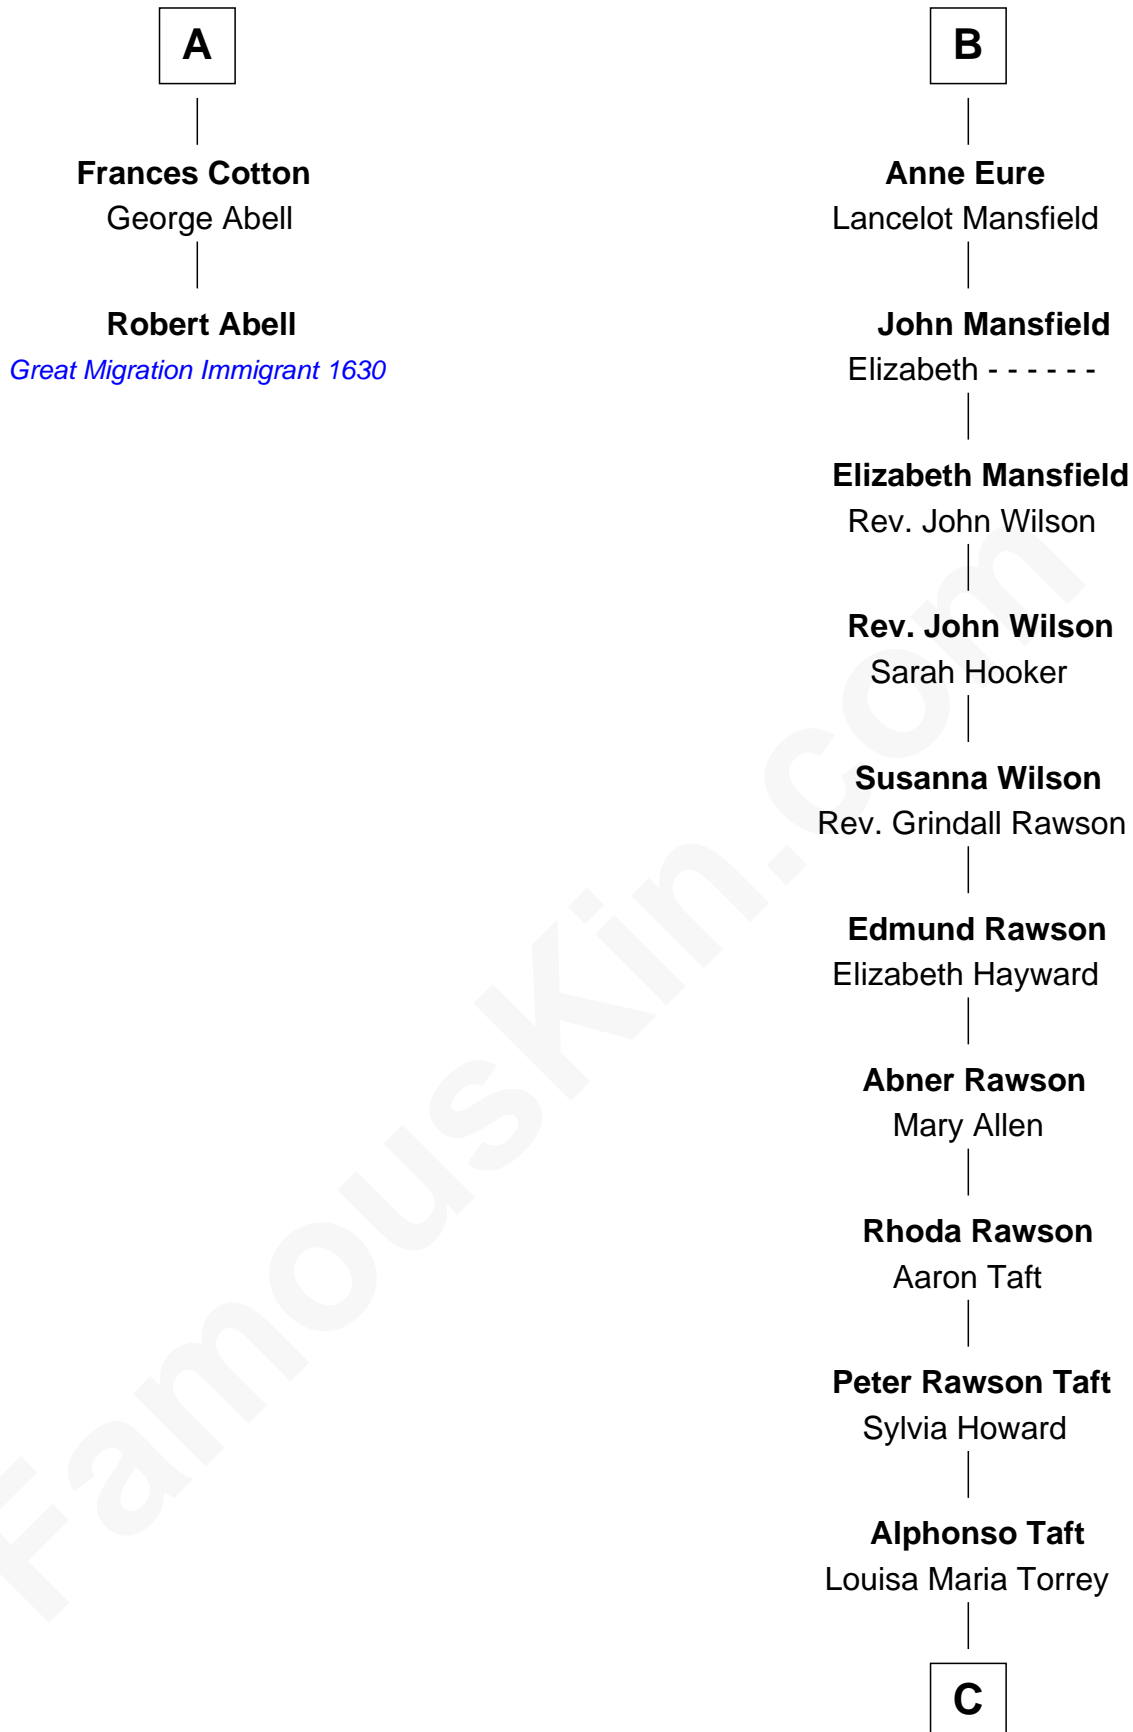

# FamousKin.com Relationship Chart of

**Robert Abell**

(c1605 - 1663) Great Migration Immigrant 1630

8th cousin 12 times removed of

**Bob Taft**

67th Governor of Ohio

**Sir Philip le Despencer**

Elizabeth - - - - -

**C**

**William Howard Taft**

Helen Louise Herron

**Robert Alphonso Taft**

Martha Wheaton Bowers

**Robert Alphonso Taft**

Blanca Duncan Noël

**Bob Taft**

*67th Governor of Ohio*

FamousKin.com