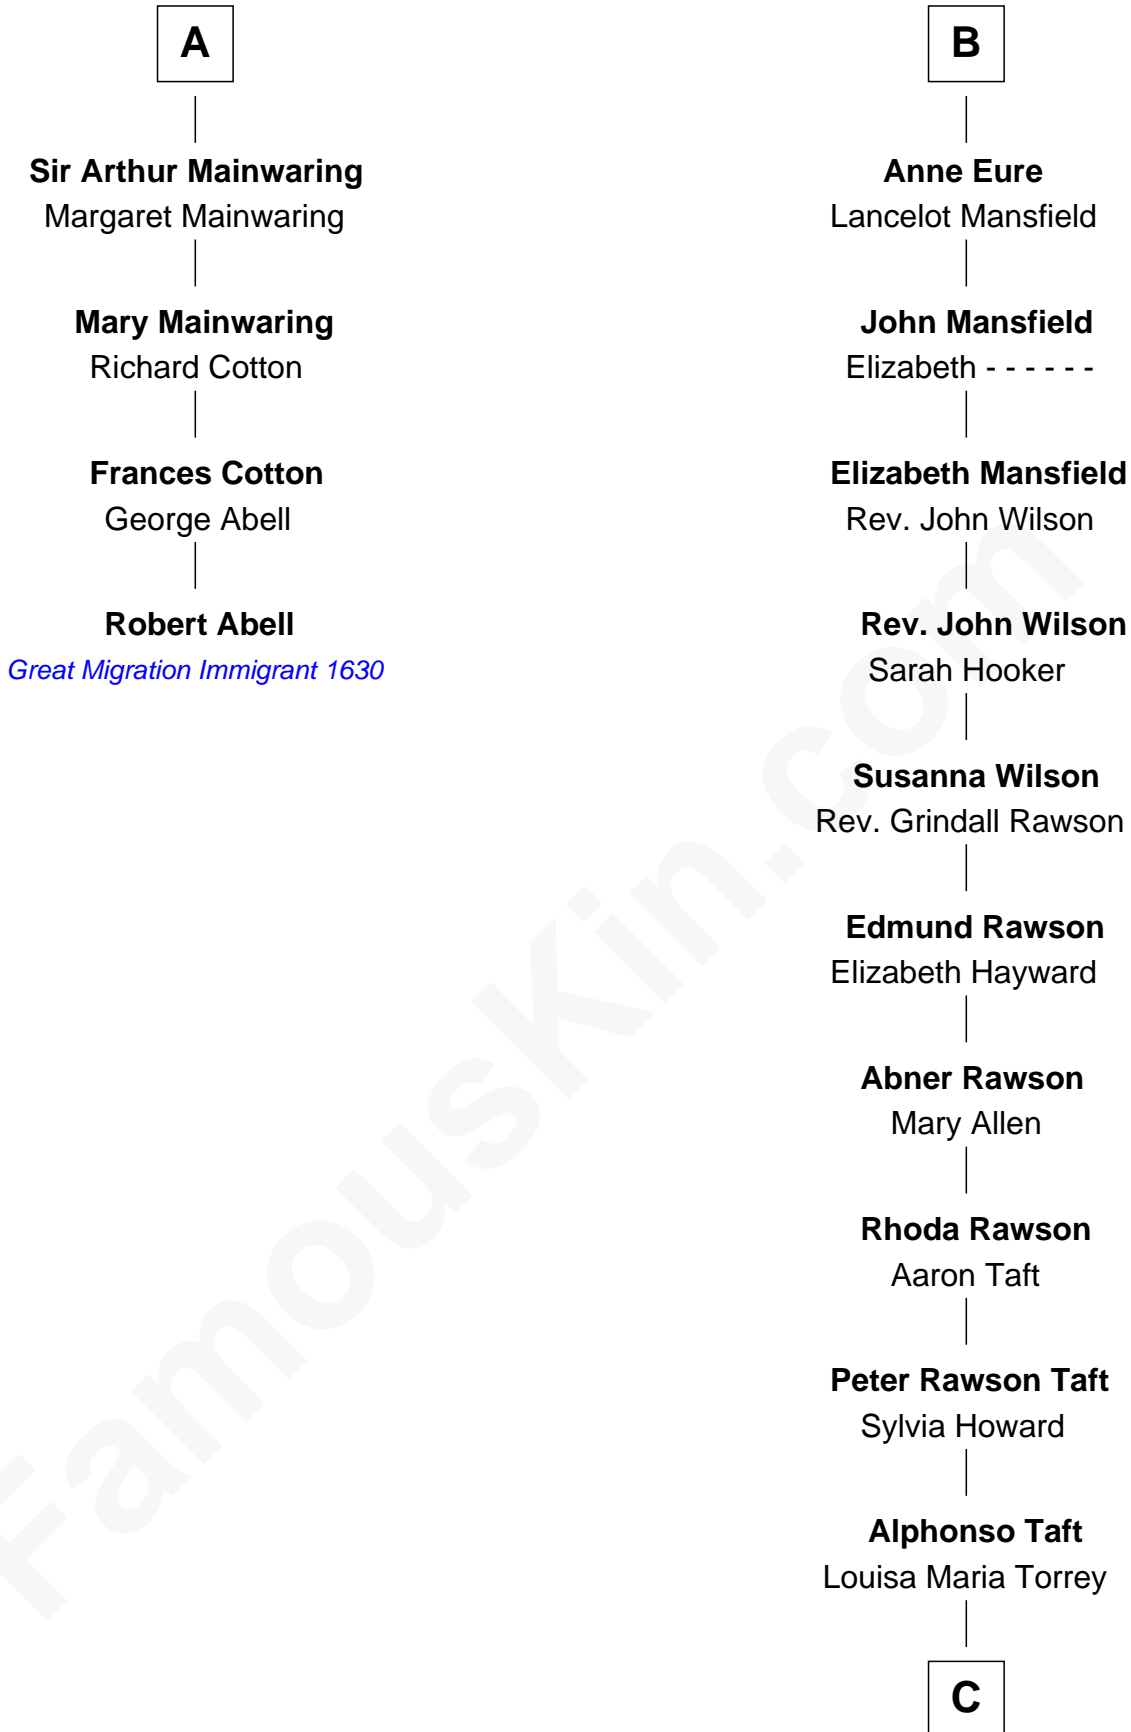

FamousKin.com Relationship Chart of

Robert Abell

(c1605 - 1663) Great Migration Immigrant 1630

10th cousin 10 times removed of

Bob Taft

67th Governor of Ohio

C

William Howard Taft

Helen Louise Herron

Robert Alphonso Taft

Martha Wheaton Bowers

Robert Alphonso Taft

Blanca Duncan Noël

Bob Taft

67th Governor of Ohio

FamousKin.com