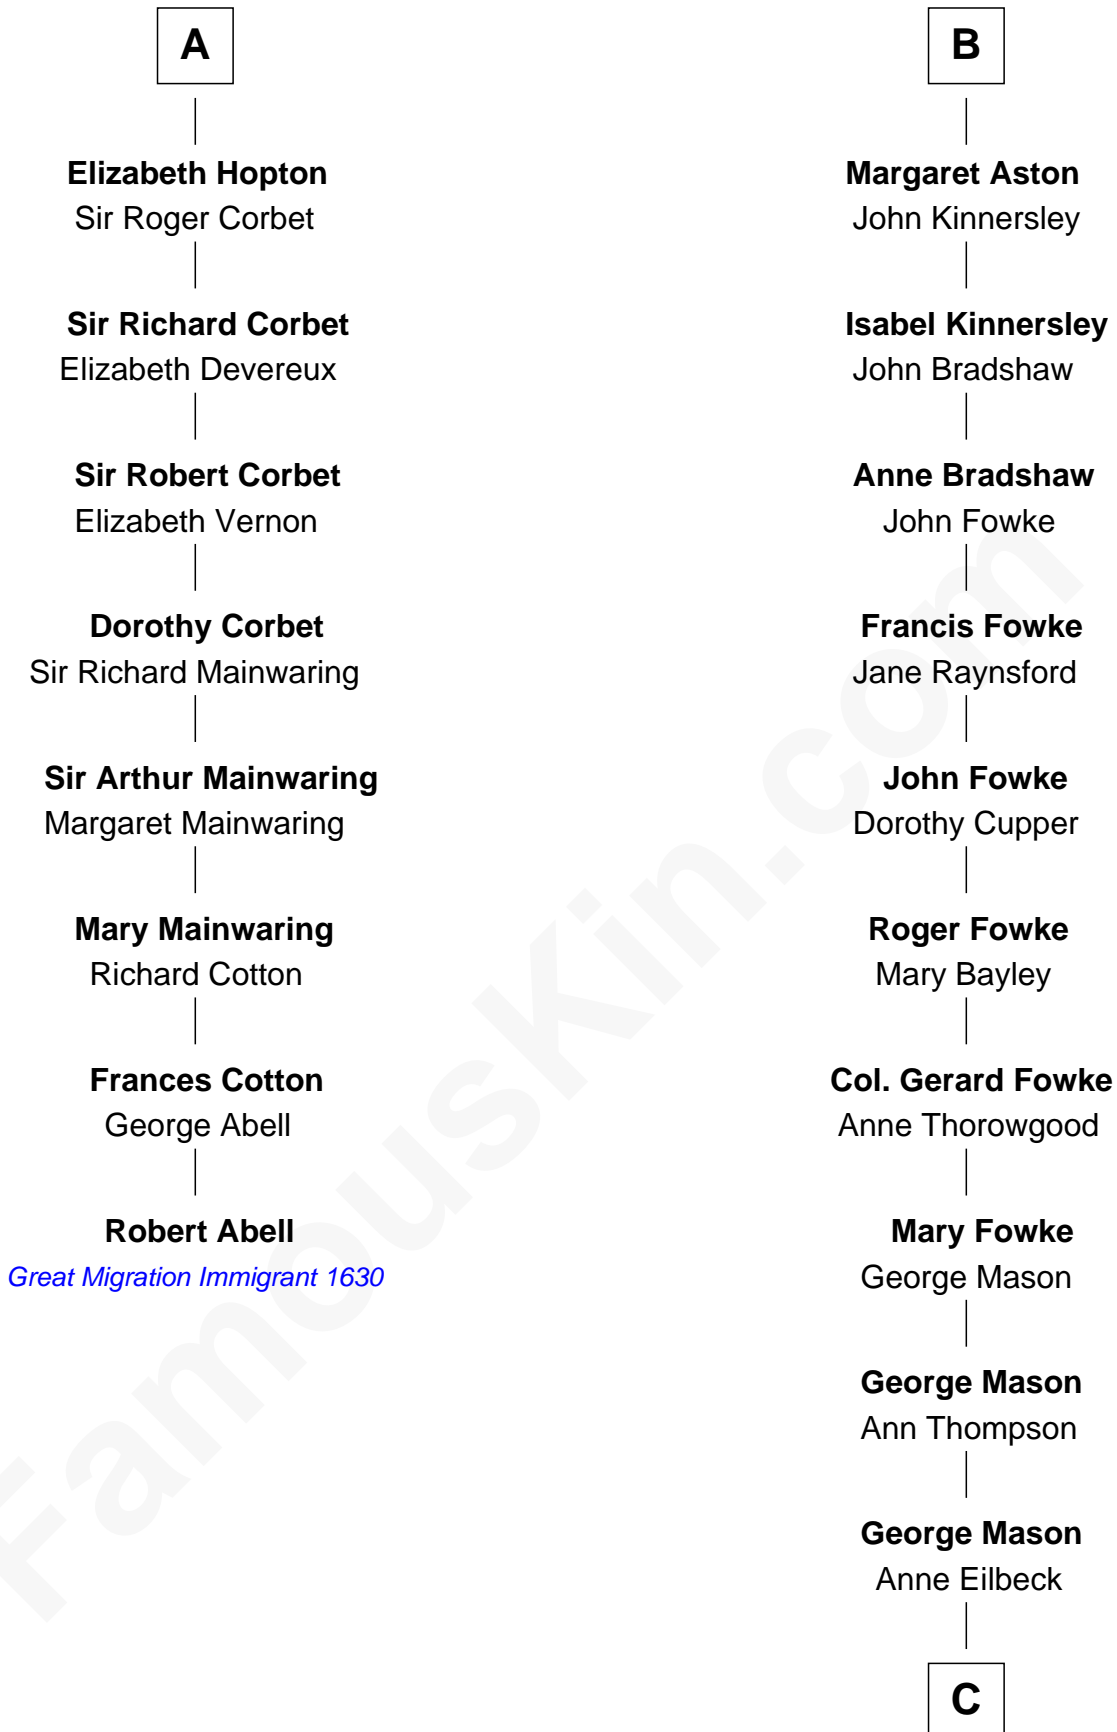

# FamousKin.com Relationship Chart of

**Robert Abell**

(c1605 - 1663) Great Migration Immigrant 1630

14th cousin 5 times removed of

**Fitzhugh Lee**

40th Governor of Virginia

**John de Botetourte**

Maud FitzThomas

C

**Gen. John Mason**

Anne Maria Murray

**Anna Maria Mason**

Sydney Smith Lee

**Fitzhugh Lee**

*40th Governor of Virginia*

FamousKin.com