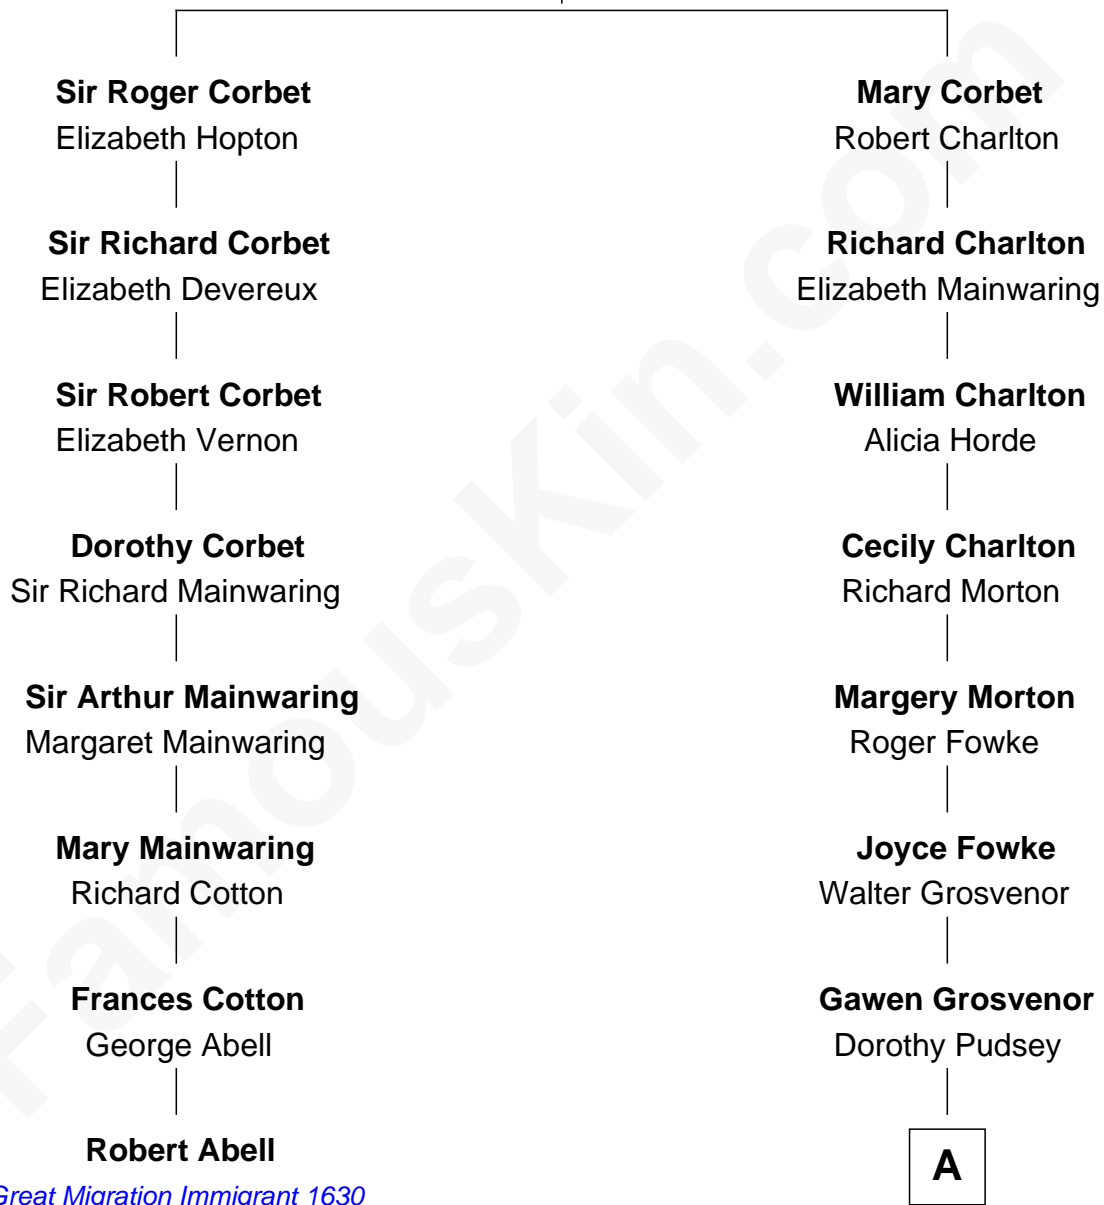

FamousKin.com Relationship Chart of

Robert Abell

(c1605 - 1663) *Great Migration Immigrant 1630*

7th cousin 7 times removed of

Fitzhugh Lee

40th Governor of Virginia

Sir Robert Corbet

Margaret - - - - -

A

Winifred Grosvenor

Thomas Corbin

Henry Corbin

Alice Eltonhead

Laetitia Corbin

Richard Lee

Henry Lee