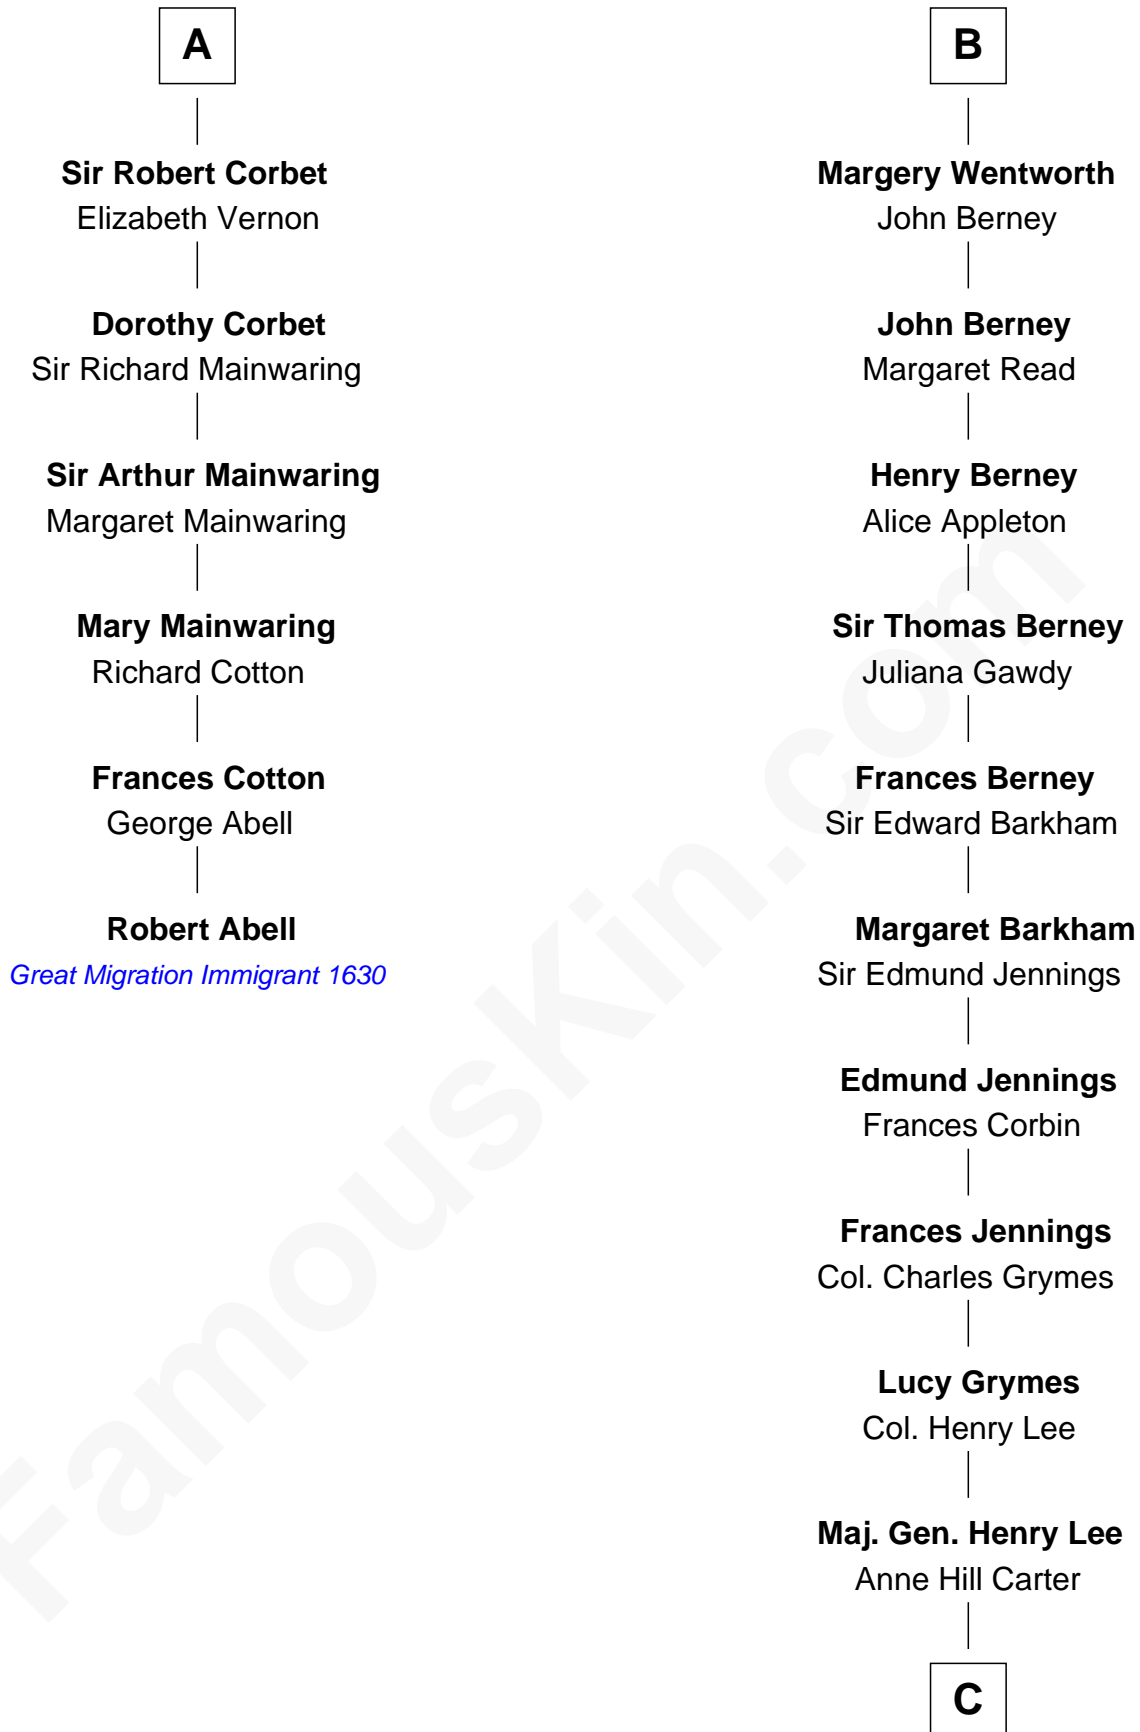

FamousKin.com Relationship Chart of

Robert Abell

(c1605 - 1663) *Great Migration Immigrant 1630*

12th cousin 6 times removed of

Fitzhugh Lee

40th Governor of Virginia

Hugh le Despencer

Eleanor de Clare

Richard Fitzalan

Sir Edmund Fitzalan

Sibyl de Montagu

Philippe Fitzalan

Sir Richard Sergeaux

Elizabeth Sergeaux

Sir William Marney

Emma Marney

Sir Thomas Tyrrell

Humphrey Tyrrell

Isabel Helion

Anne Tyrrell

Sir Roger Wentworth

B

C

Sydney Smith Lee

Anna Maria Mason

Fitzhugh Lee

40th Governor of Virginia

FamousKin.com