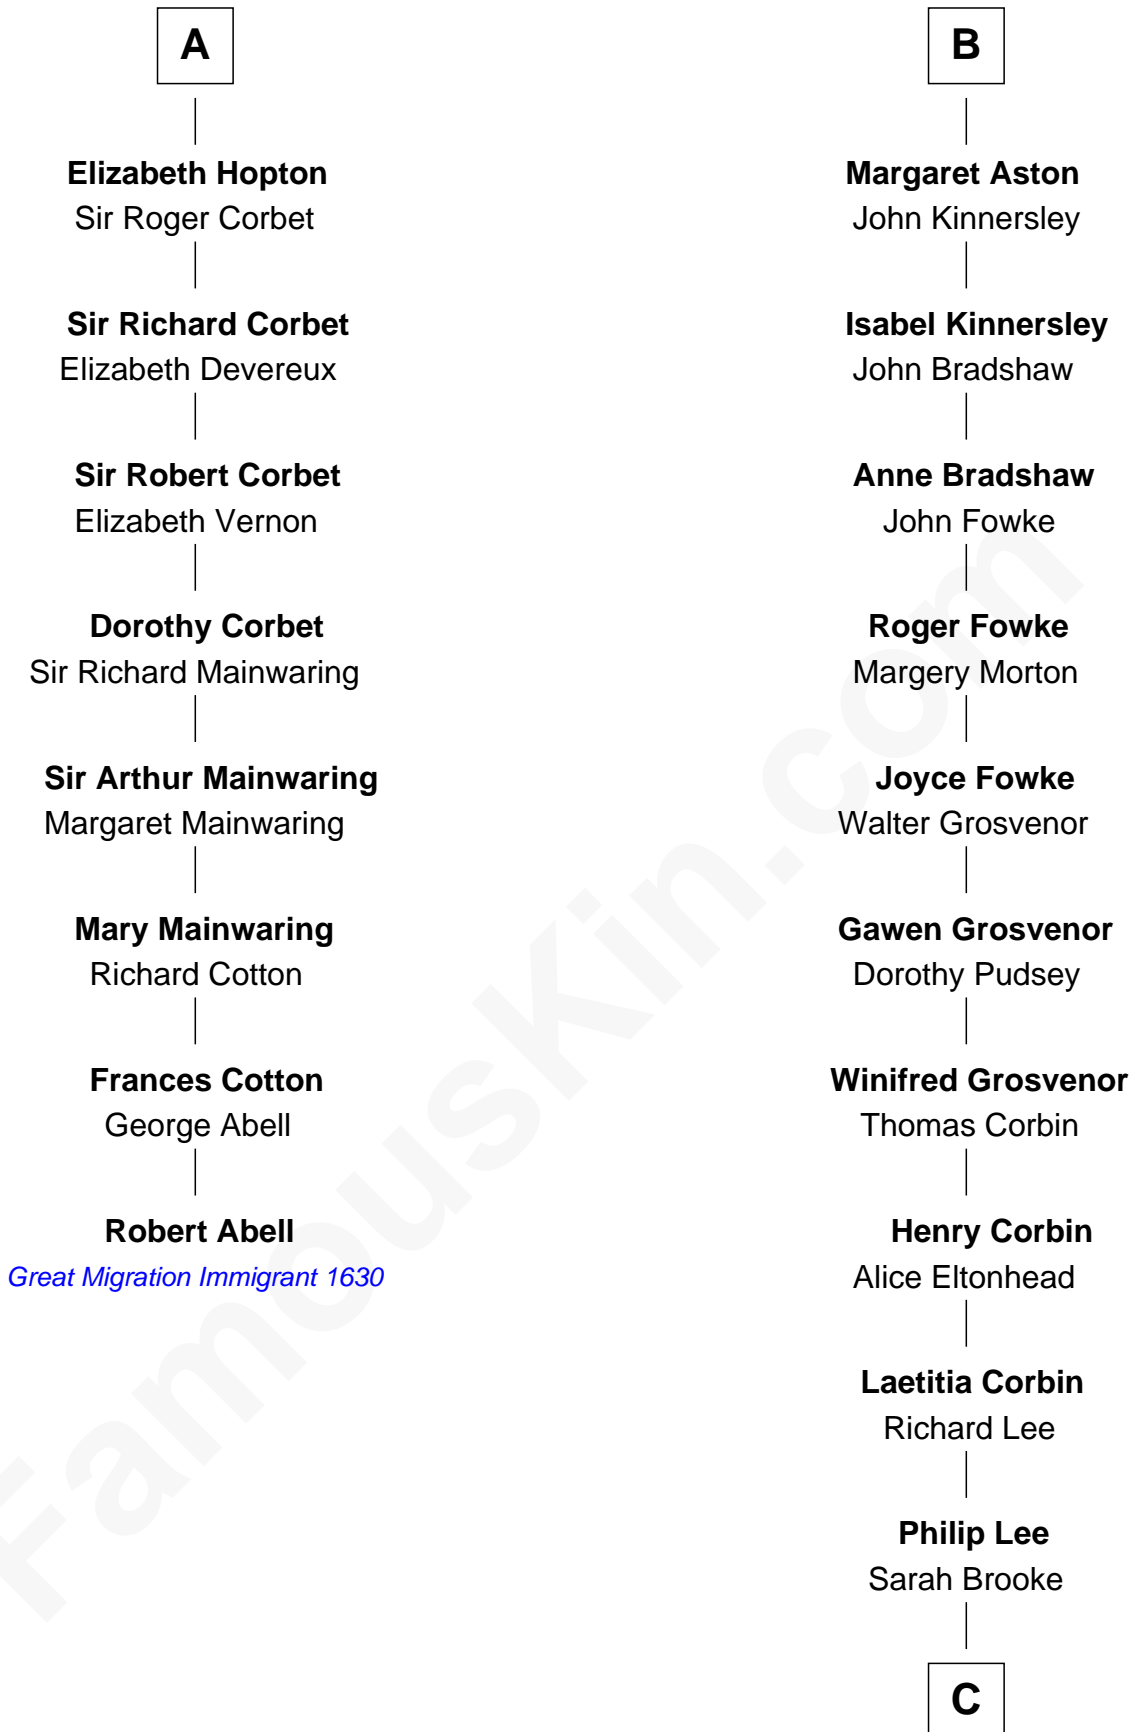

# FamousKin.com Relationship Chart of

**Robert Abell**

(c1605 - 1663) Great Migration Immigrant 1630

14th cousin 4 times removed of

**Thomas Sim Lee**

2nd and 7th Governor of Maryland

**John de Botetourte**

Maud FitzThomas

**C**

**Thomas Lee**  
Christiana Sim

**Thomas Sim Lee**

*2nd and 7th Governor of Maryland*

FamousKin.com