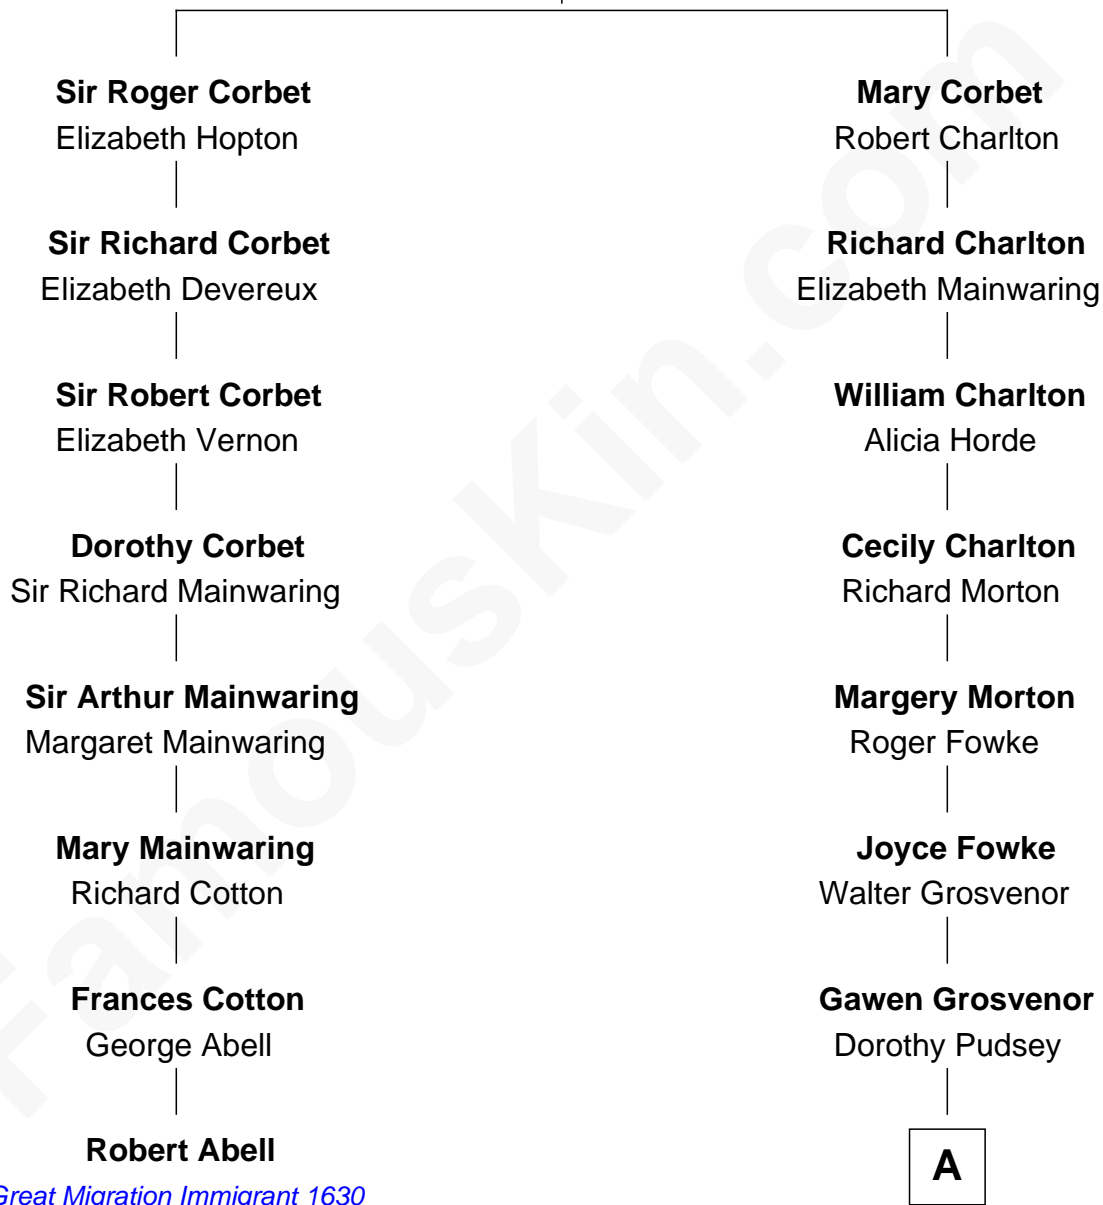

# FamousKin.com Relationship Chart of

**Robert Abell**

(c1605 - 1663) *Great Migration Immigrant 1630*

7th cousin 5 times removed of

**Thomas Sim Lee**

*2nd and 7th Governor of Maryland*

**Sir Robert Corbet**

Margaret - - - - -

**A**

|  
**Winifred Grosvenor**

Thomas Corbin

|  
**Henry Corbin**

Alice Eltonhead

|  
**Laetitia Corbin**

Richard Lee

|  
**Philip Lee**

Sarah Brooke

|  
**Thomas Lee**

Christiana Sim

|  
**Thomas Sim Lee**

*2nd and 7th Governor of Maryland*