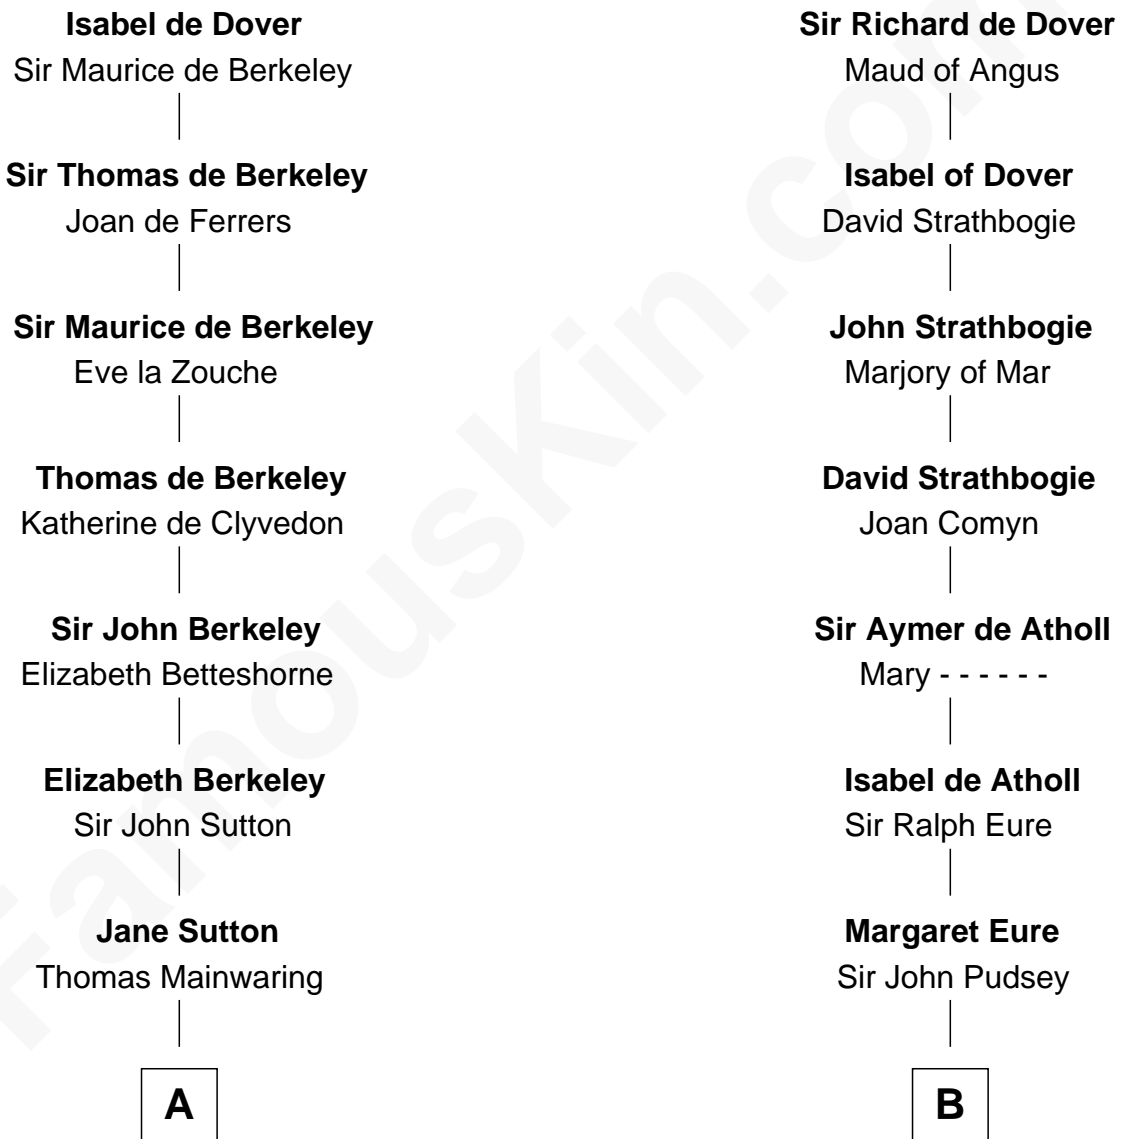

FamousKin.com Relationship Chart of

Robert Abell

(c1605 - 1663) *Great Migration Immigrant 1630*

11th cousin 9 times removed of

Thomas Sim Lee

2nd and 7th Governor of Maryland

Sir Richard FitzRoy

Rose de Dover

2nd and 7th Governor of Maryland

FamousKin.com