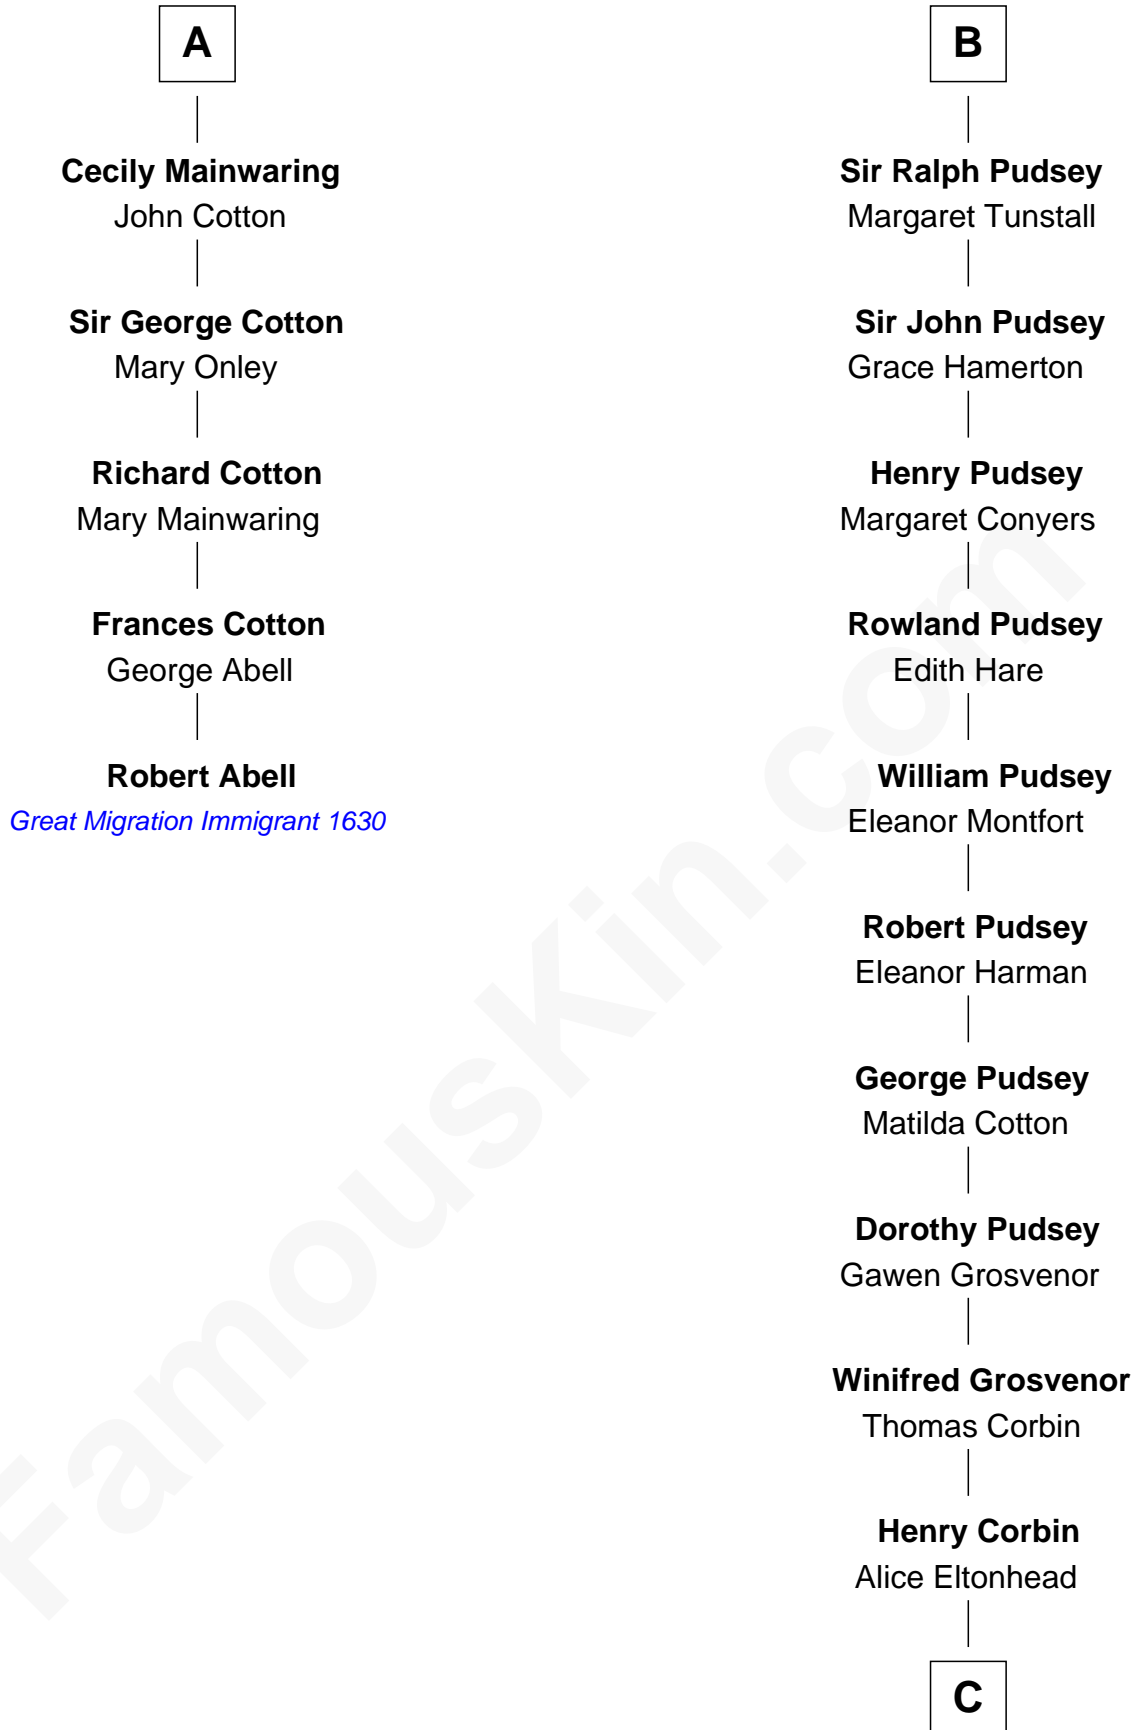

FamousKin.com Relationship Chart of

Robert Abell

(c1605 - 1663) *Great Migration Immigrant 1630*

11th cousin 9 times removed of

Thomas Sim Lee

2nd and 7th Governor of Maryland

Sir Richard FitzRoy

Rose de Dover

2nd and 7th Governor of Maryland

FamousKin.com