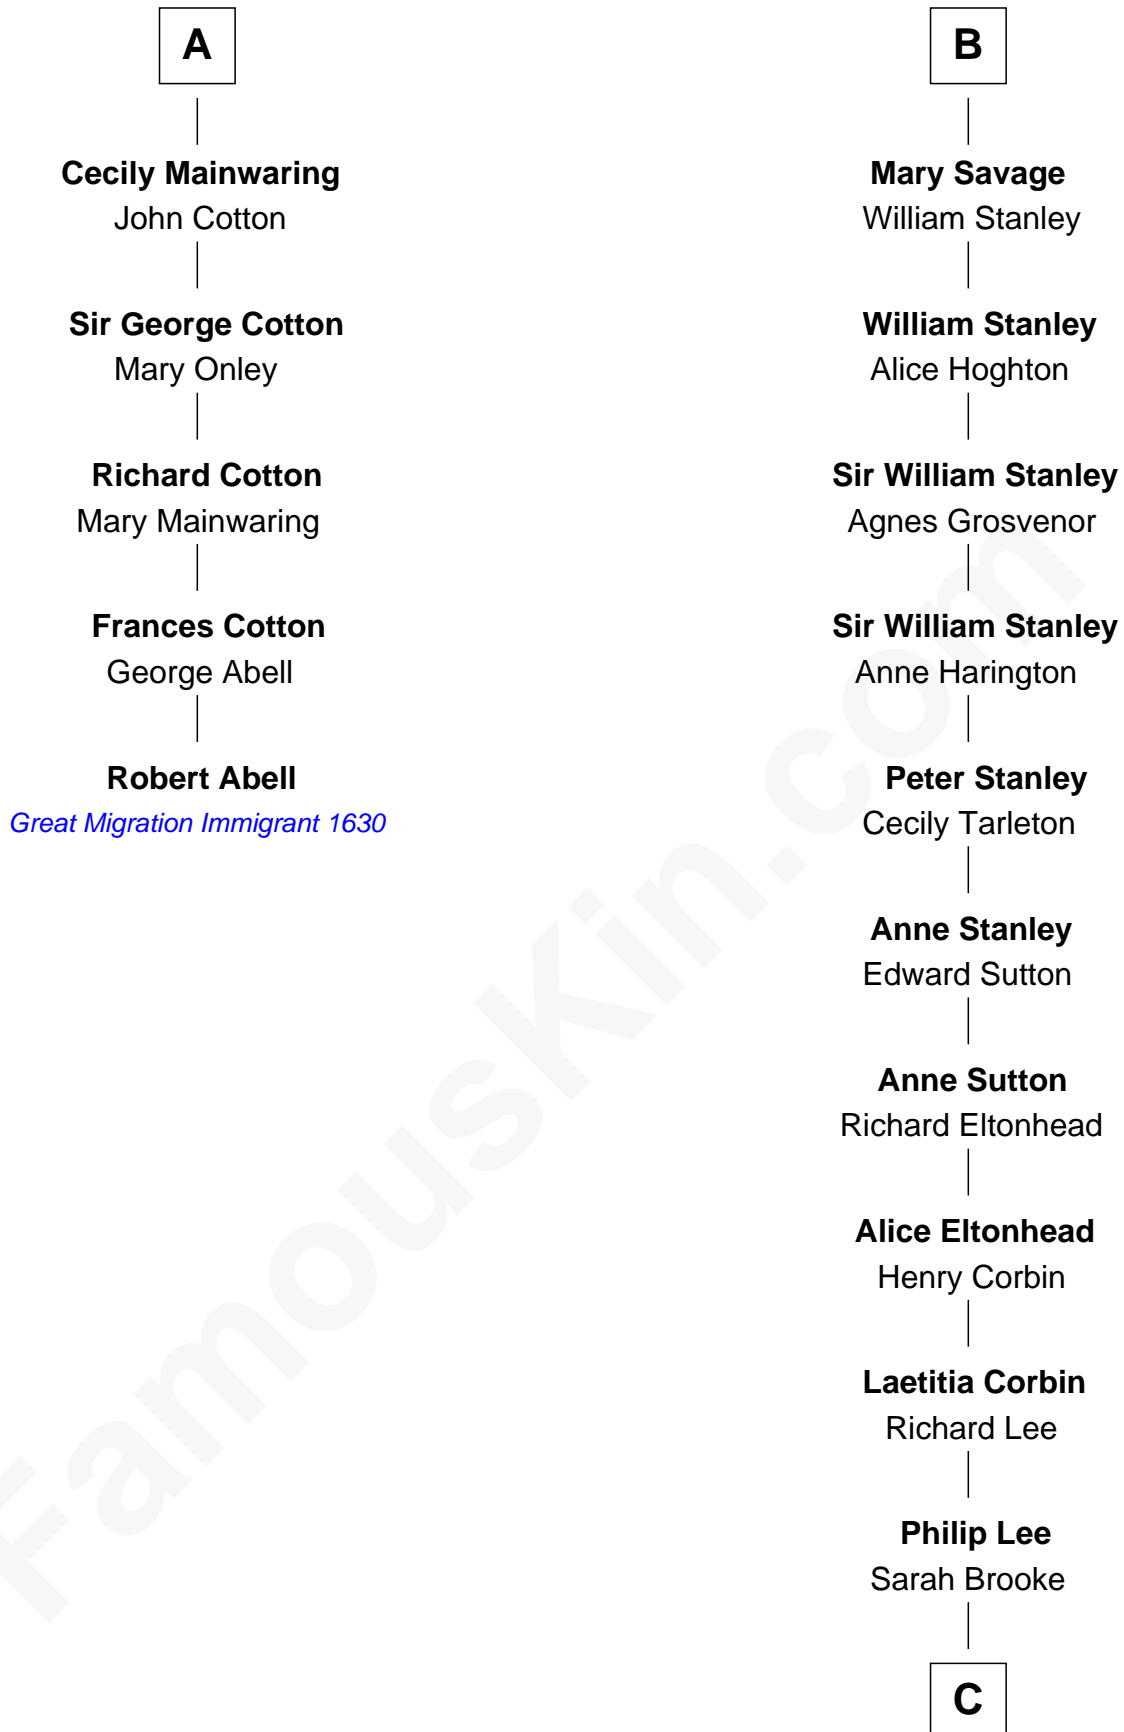

FamousKin.com Relationship Chart of

Robert Abell

(c1605 - 1663) Great Migration Immigrant 1630

11th cousin 7 times removed of

Thomas Sim Lee

2nd and 7th Governor of Maryland

Sir Roger de Quincy

Helen of Galloway

Alan la Zouche

Sir Roger la Zouche

Ela Longespee

Sir Alan la Zouche

Eleanor de Segrave

Maude la Zouche

Sir Robert de Holland

Maude de Holland

Sir Thomas de Swinnerton

Sir Robert de Swinnerton

Elizabeth de Beke

Maud de Swinnerton

Sir John Savage

B

C

Thomas Lee
Christiana Sim