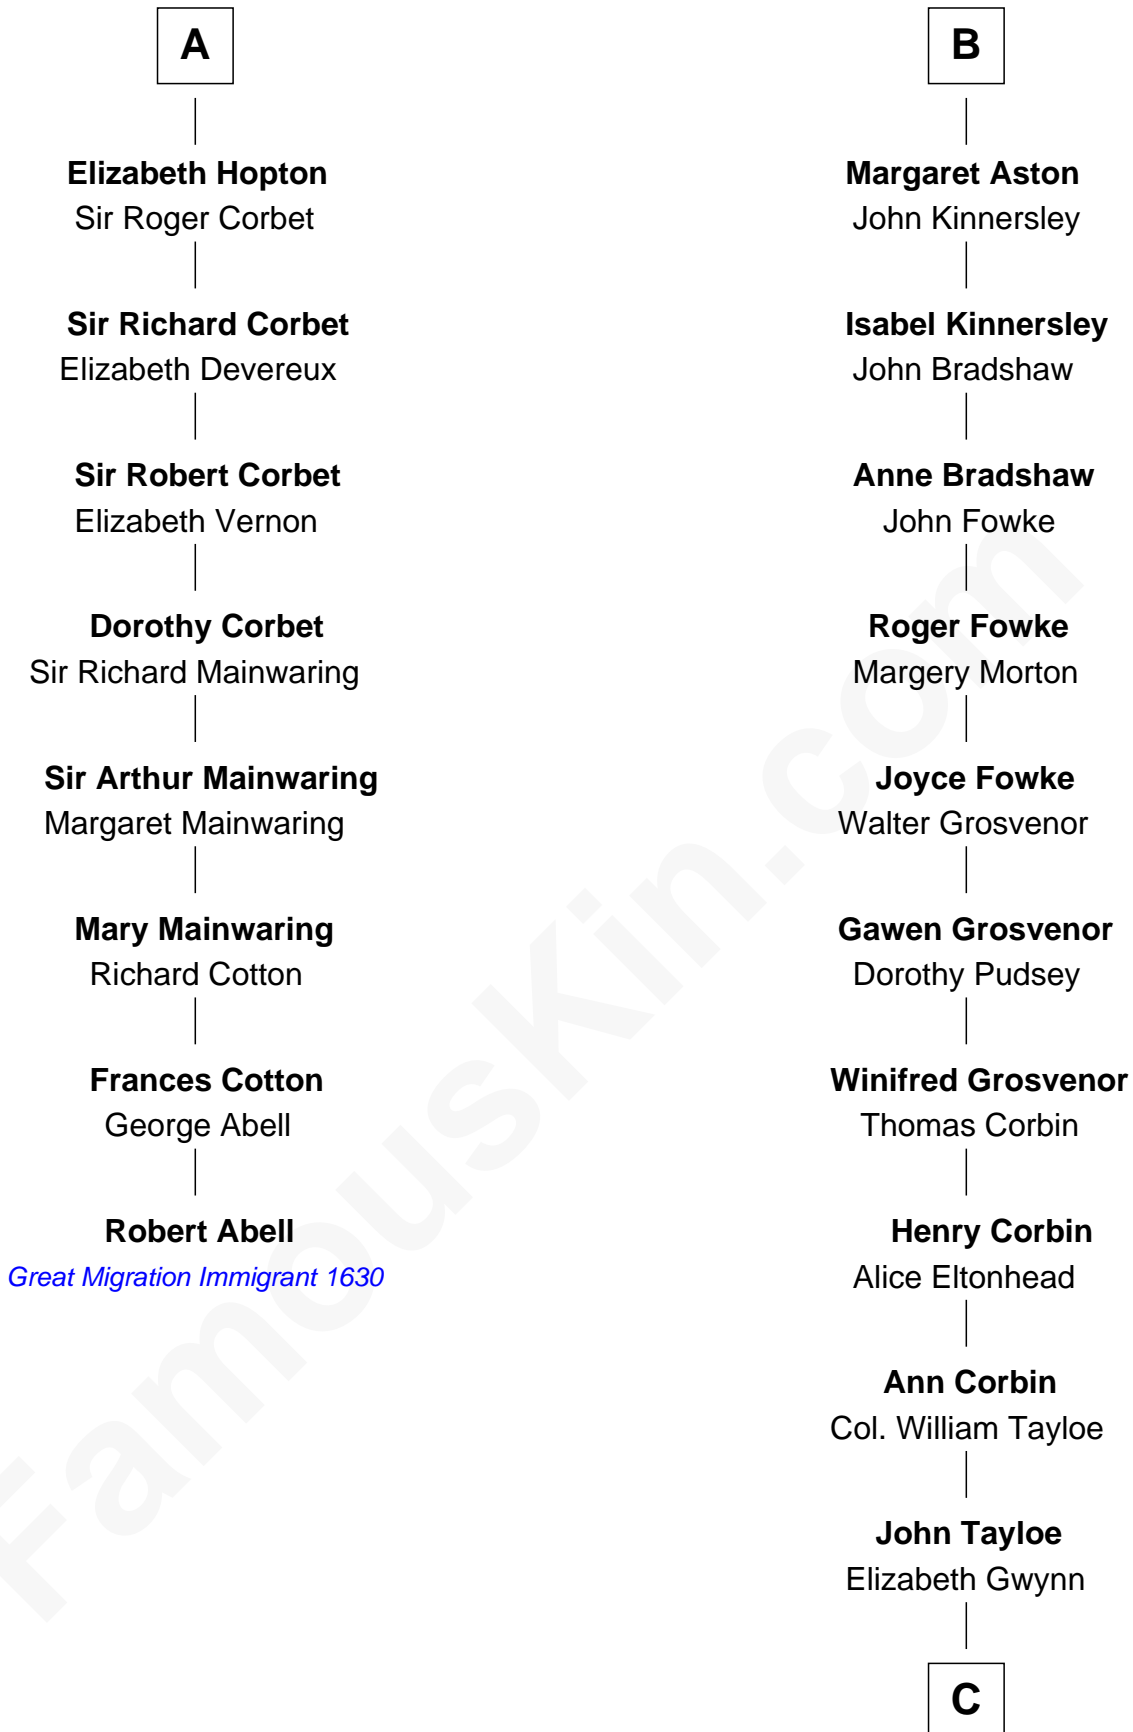

FamousKin.com

Relationship Chart of

Robert Abell

(c1605 - 1663) Great Migration Immigrant 1630

14th cousin 5 times removed of

Edward Lloyd V

13th Governor of Maryland

John de Botetourte

Maud FitzThomas

C

John Tayloe

Rebecca Plater

Elizabeth Tayloe

Col. Edward Lloyd

Edward Lloyd V

13th Governor of Maryland