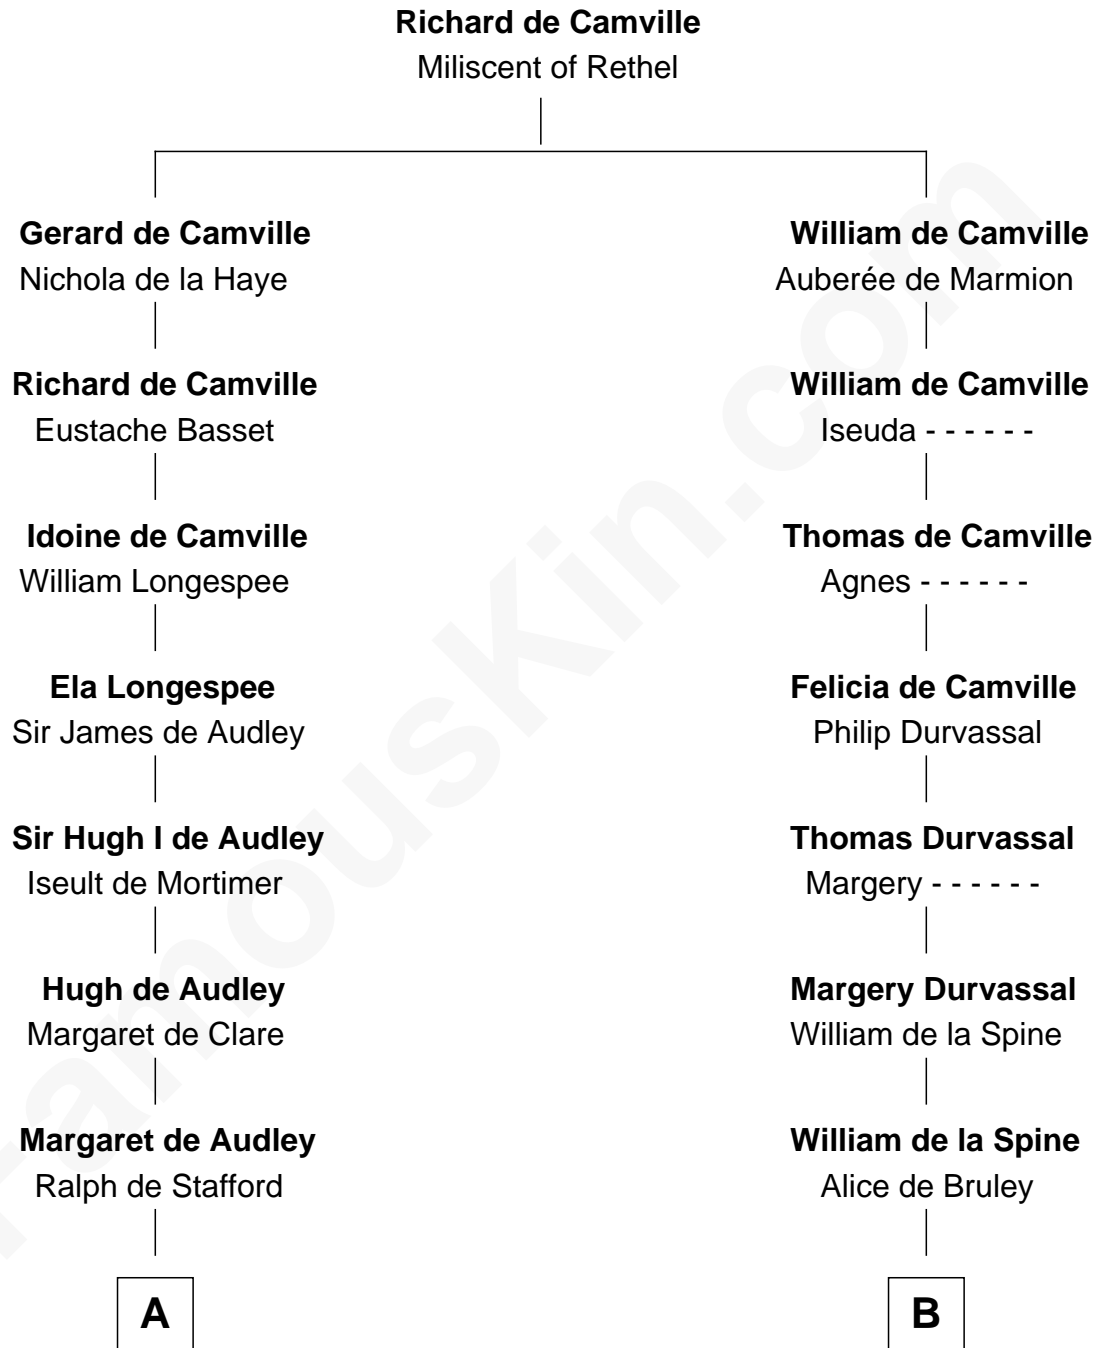

# FamousKin.com Relationship Chart of

**Robert Abell**

(c1605 - 1663) Great Migration Immigrant 1630

18th cousin 2 times removed of

**Edward Lloyd V**

13th Governor of Maryland

**C**

**Frances Cotton**

George Abell

**Robert Abell**

*Great Migration Immigrant 1630*

**D**

**Edward Lloyd**

Sarah Covington

**Col. Edward Lloyd**

Anne Rousby

**Col. Edward Lloyd**

Elizabeth Tayloe

**Edward Lloyd V**

*13th Governor of Maryland*

FamousKin.com