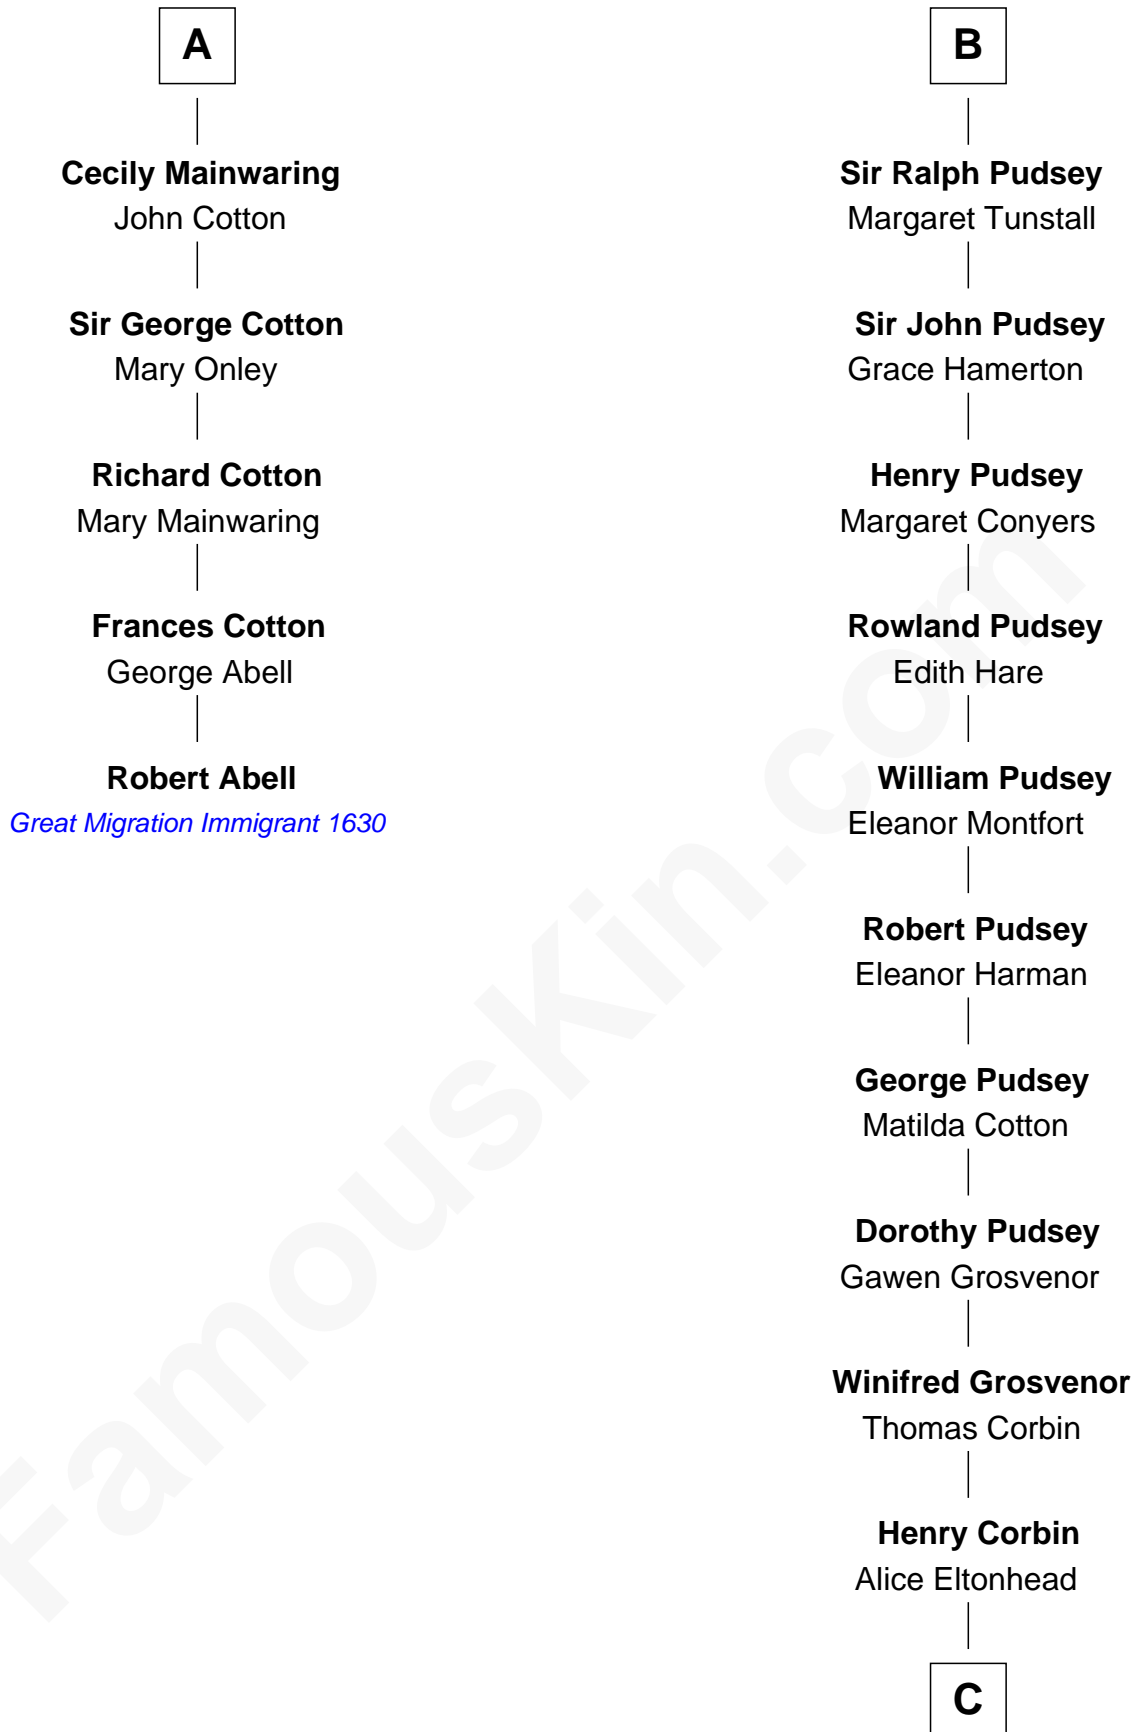

FamousKin.com

Relationship Chart of

Robert Abell

(c1605 - 1663) Great Migration Immigrant 1630

11th cousin 10 times removed of

Edward Lloyd V

13th Governor of Maryland

Sir Richard FitzRoy

Rose de Dover

C

—
Ann Corbin
Col. William Tayloe

—
John Tayloe
Elizabeth Gwynn

—
John Tayloe
Rebecca Plater

—
Elizabeth Tayloe
Col. Edward Lloyd

—
Edward Lloyd V
13th Governor of Maryland

FamousKin.com