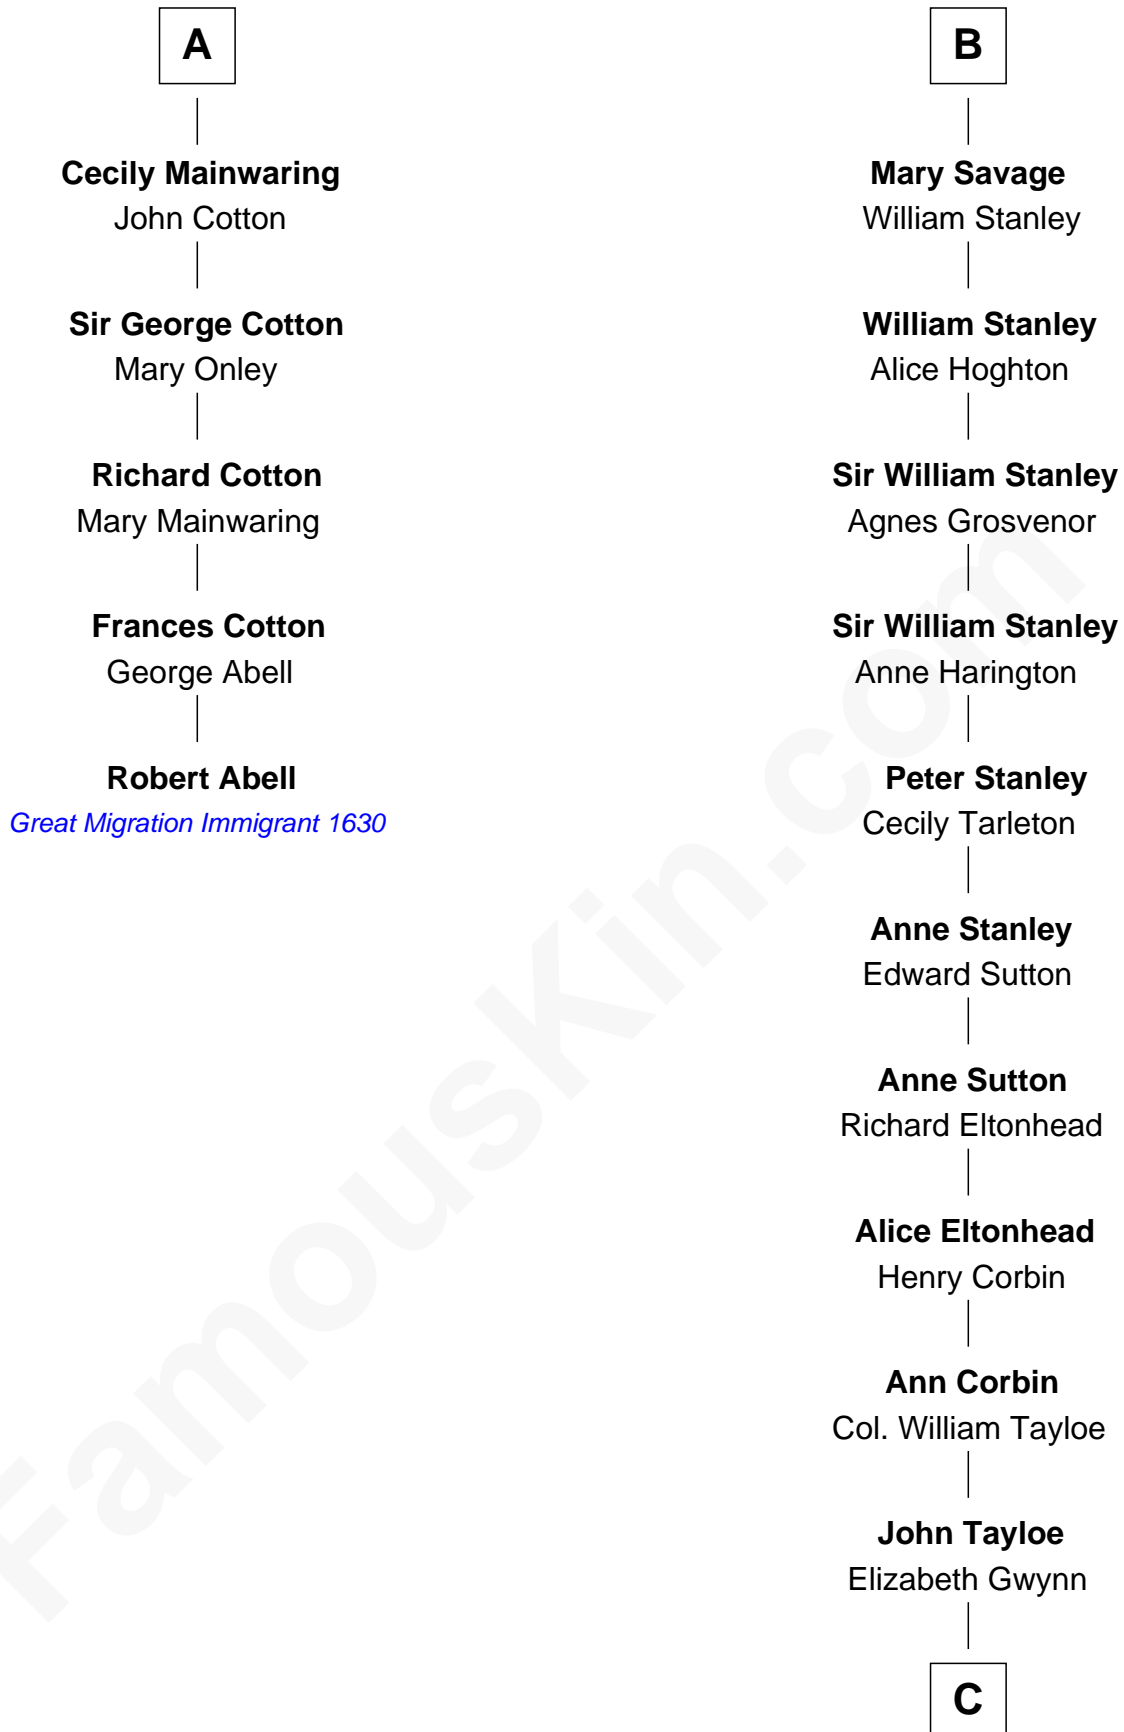

FamousKin.com Relationship Chart of

Robert Abell

(c1605 - 1663) Great Migration Immigrant 1630

11th cousin 8 times removed of

Edward Lloyd V

13th Governor of Maryland

Sir Roger de Quincy

Helen of Galloway

C

—
John Tayloe

Rebecca Plater

—
Elizabeth Tayloe

Col. Edward Lloyd

—
Edward Lloyd V

13th Governor of Maryland

FamousKin.com