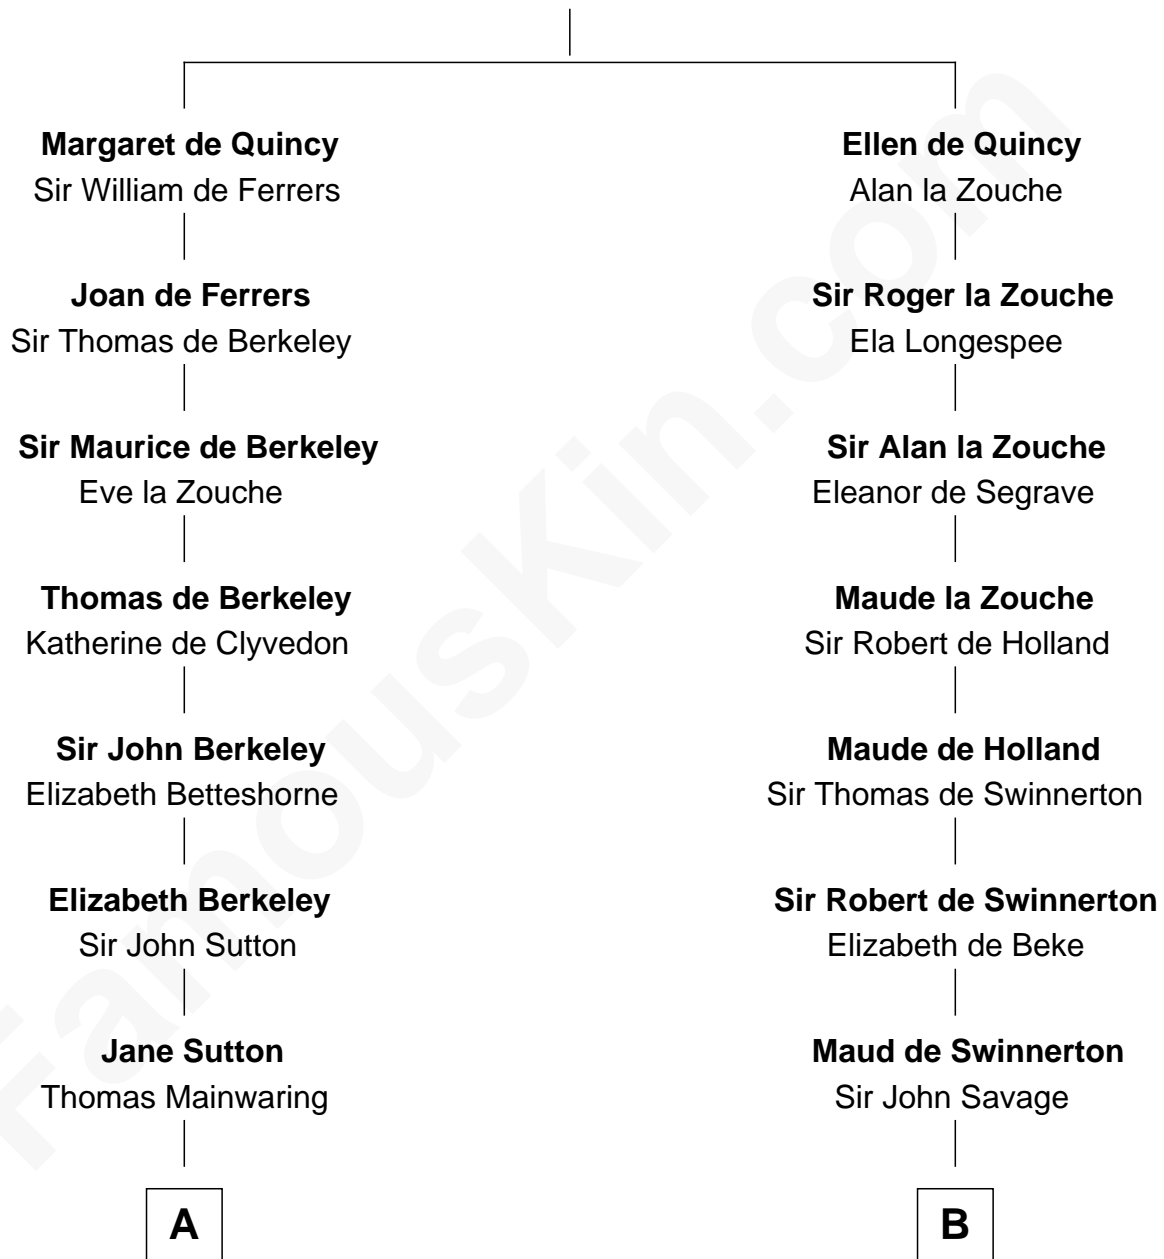

FamousKin.com Relationship Chart of

Robert Abell

(c1605 - 1663) Great Migration Immigrant 1630

11th cousin 8 times removed of

Edward Lloyd V

13th Governor of Maryland

Sir Roger de Quincy

Helen of Galloway

C

—
John Tayloe

Rebecca Plater

—
Elizabeth Tayloe

Col. Edward Lloyd

—
Edward Lloyd V

13th Governor of Maryland

FamousKin.com