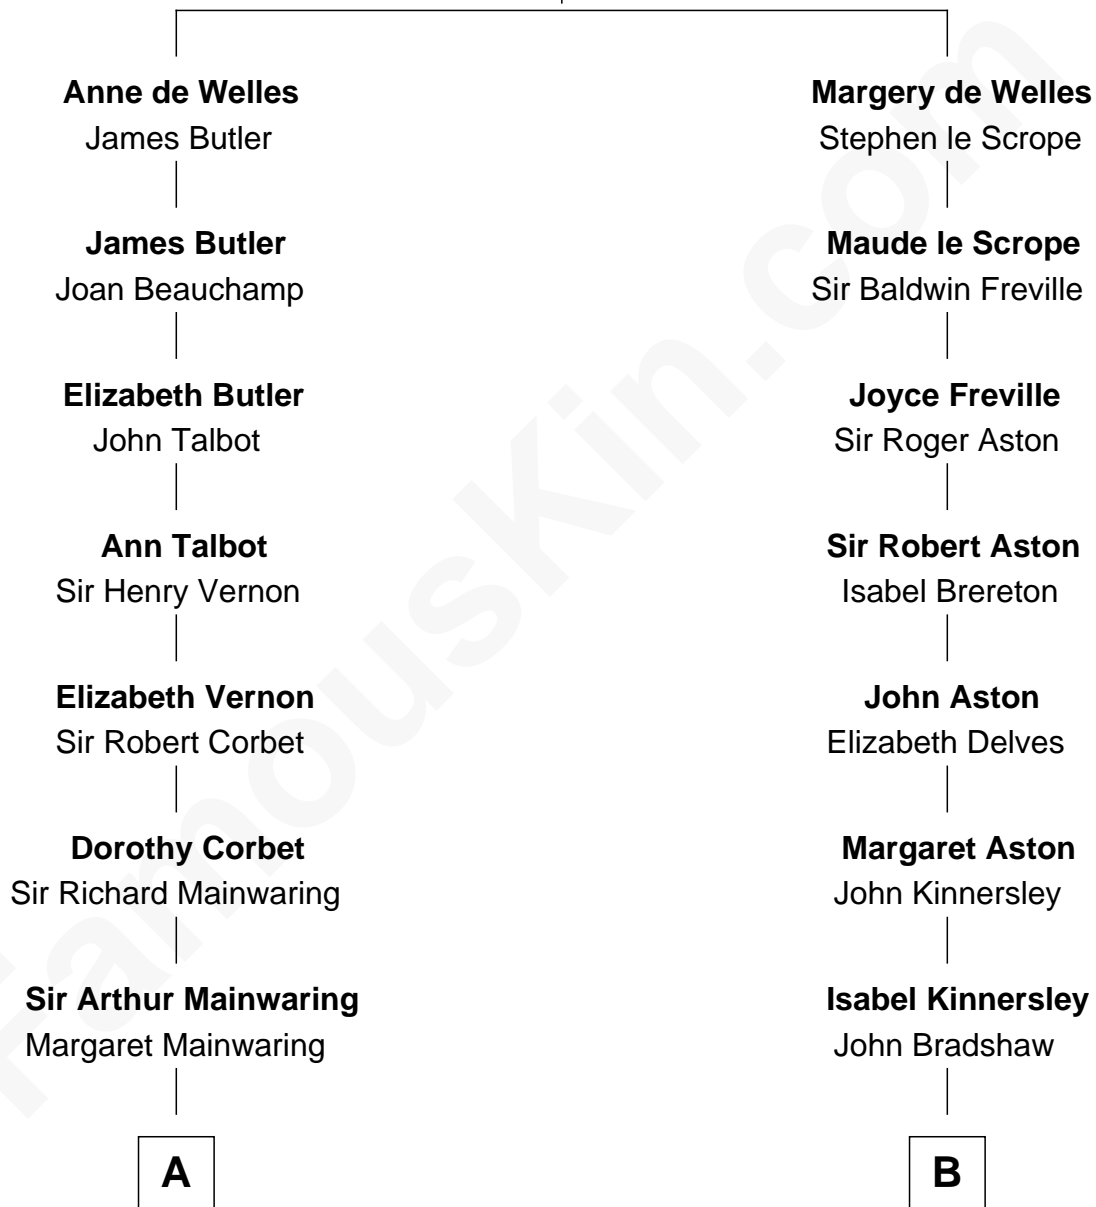

FamousKin.com Relationship Chart of

Robert Abell

(c1605 - 1663) Great Migration Immigrant 1630

9th cousin 8 times removed of

Edward Lloyd V

13th Governor of Maryland

John de Welles

Maud de Roos

A

Mary Mainwaring

Richard Cotton

Frances Cotton

George Abell

Robert Abell

Great Migration Immigrant 1630

B

Anne Bradshaw

John Fowke

Roger Fowke

Margery Morton

Joyce Fowke

Walter Grosvenor

Gawen Grosvenor

Dorothy Pudsey