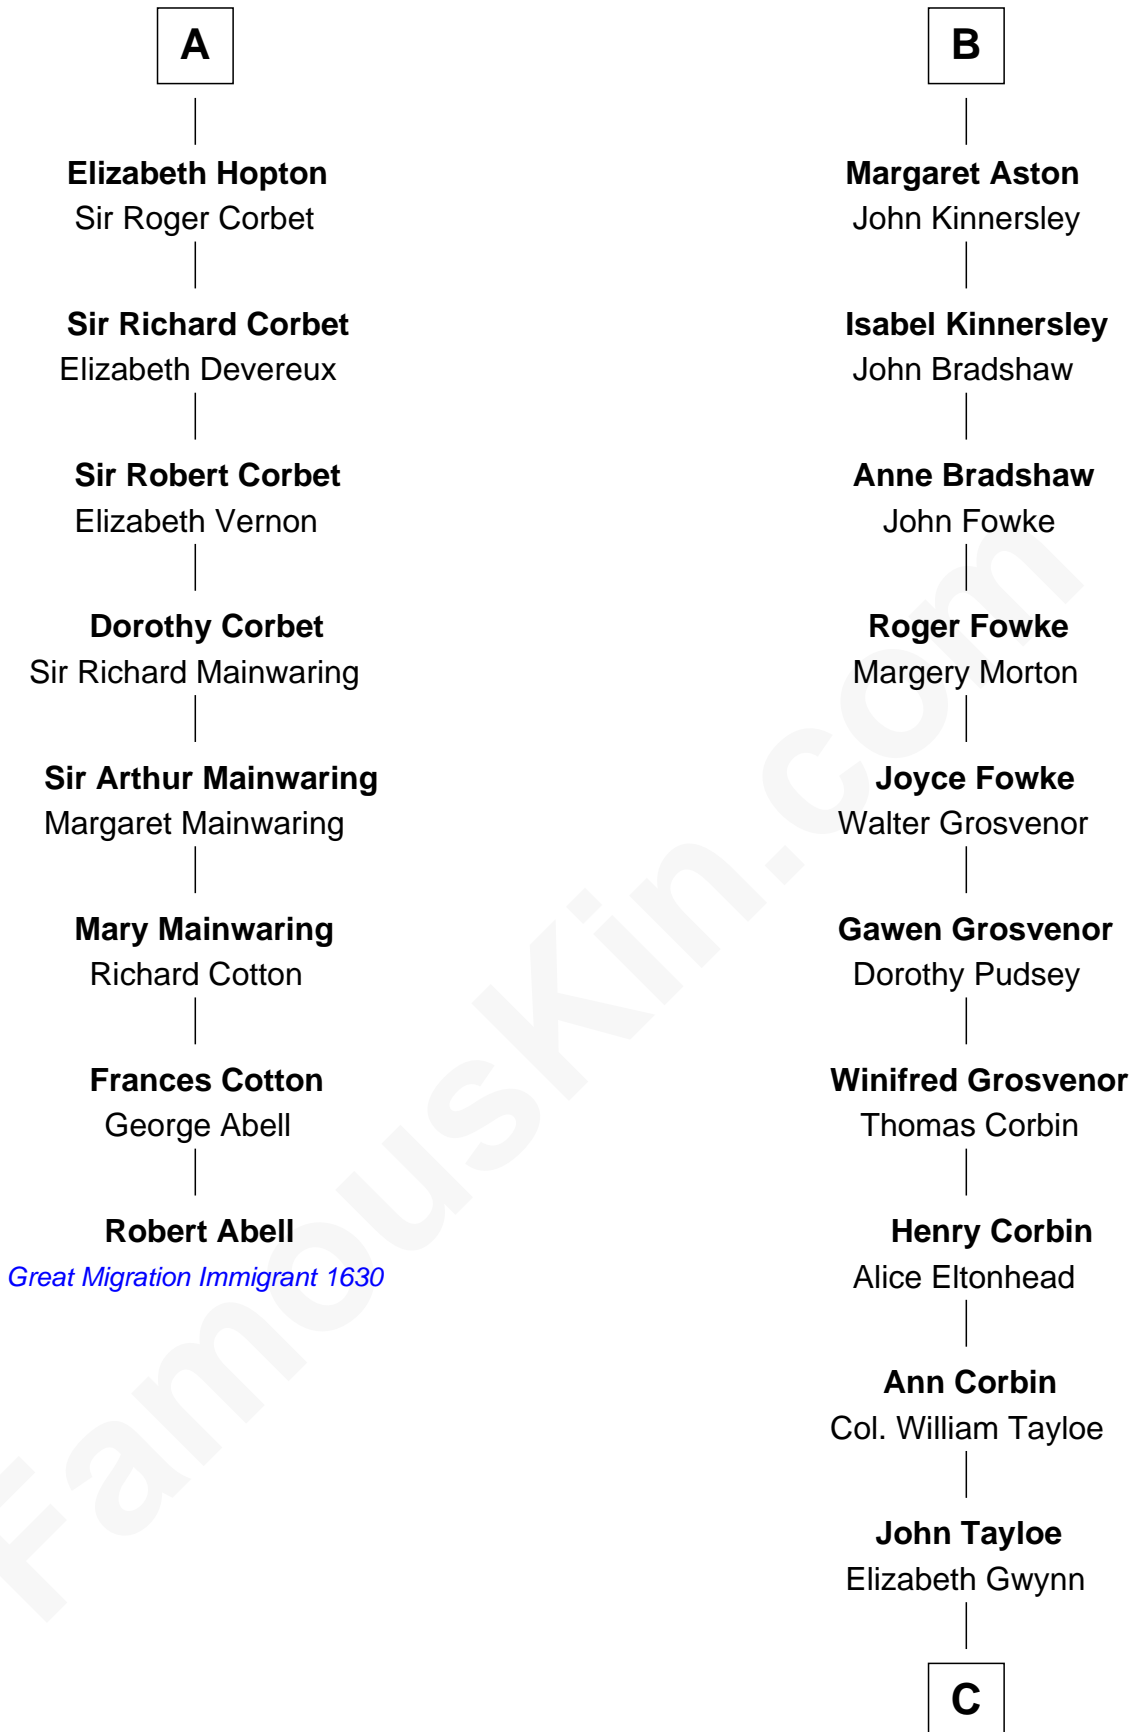

# FamousKin.com Relationship Chart of

**Robert Abell**

(c1605 - 1663) Great Migration Immigrant 1630

14th cousin 7 times removed of

**Henry Lloyd**

40th Governor of Maryland

**John de Botetourte**

Maud FitzThomas

**C**

**John Tayloe**  
Rebecca Plater

**Elizabeth Tayloe**  
Col. Edward Lloyd

**Col. Edward Lloyd**  
Sally Scott Murray

**Daniel Lloyd**  
Catherine Henry

**Henry Lloyd**  
*40th Governor of Maryland*